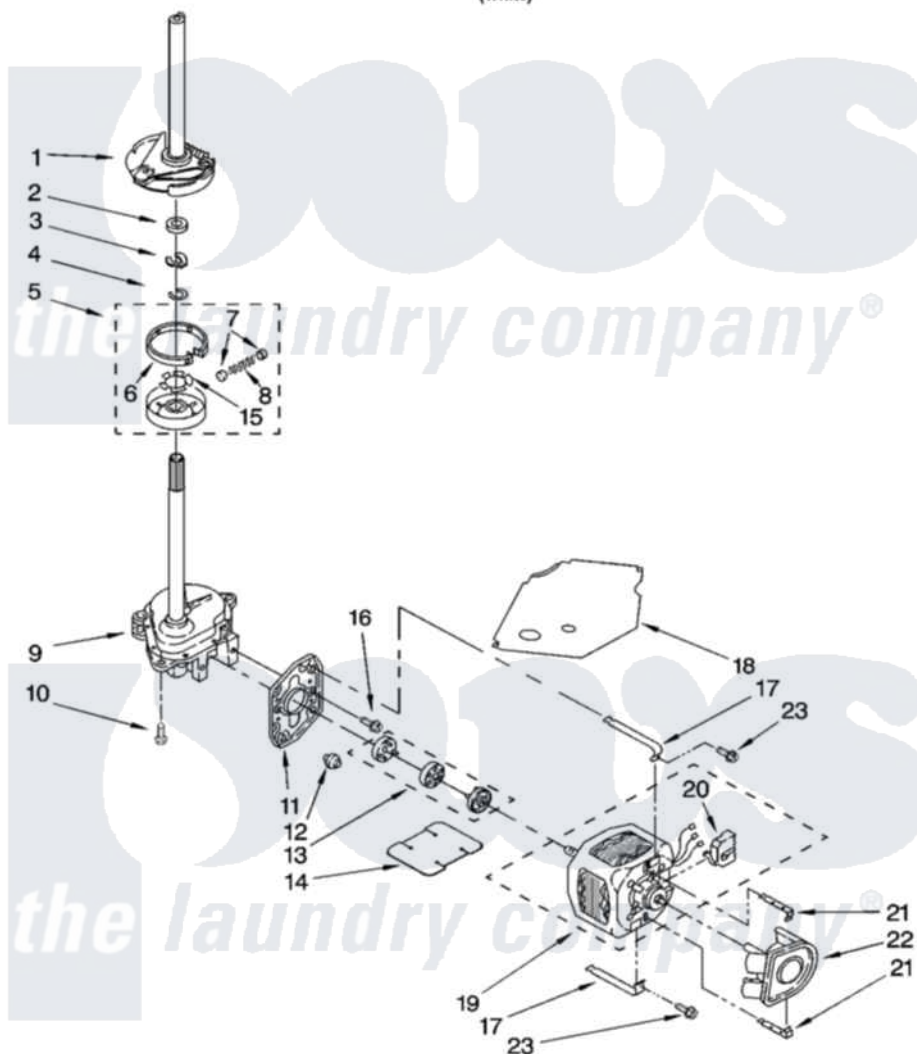

# Whirlpool ITW4100SQ0 04 - BRAKE, CLUTCH, GEARCASE, MOTOR AND PUMP PARTS

## BRAKE, CLUTCH, GEARCASE, MOTOR AND PUMP PARTS

For Model: ITW4100SQ0  
(White)

8181406

7

Whirlpool [Residential Whirlpool ITW4100SQ0 Washer Parts](#) Parts Diagram 04 - BRAKE, CLUTCH, GEARCASE, MOTOR AND PUMP PARTS  
Click on the part number to view part