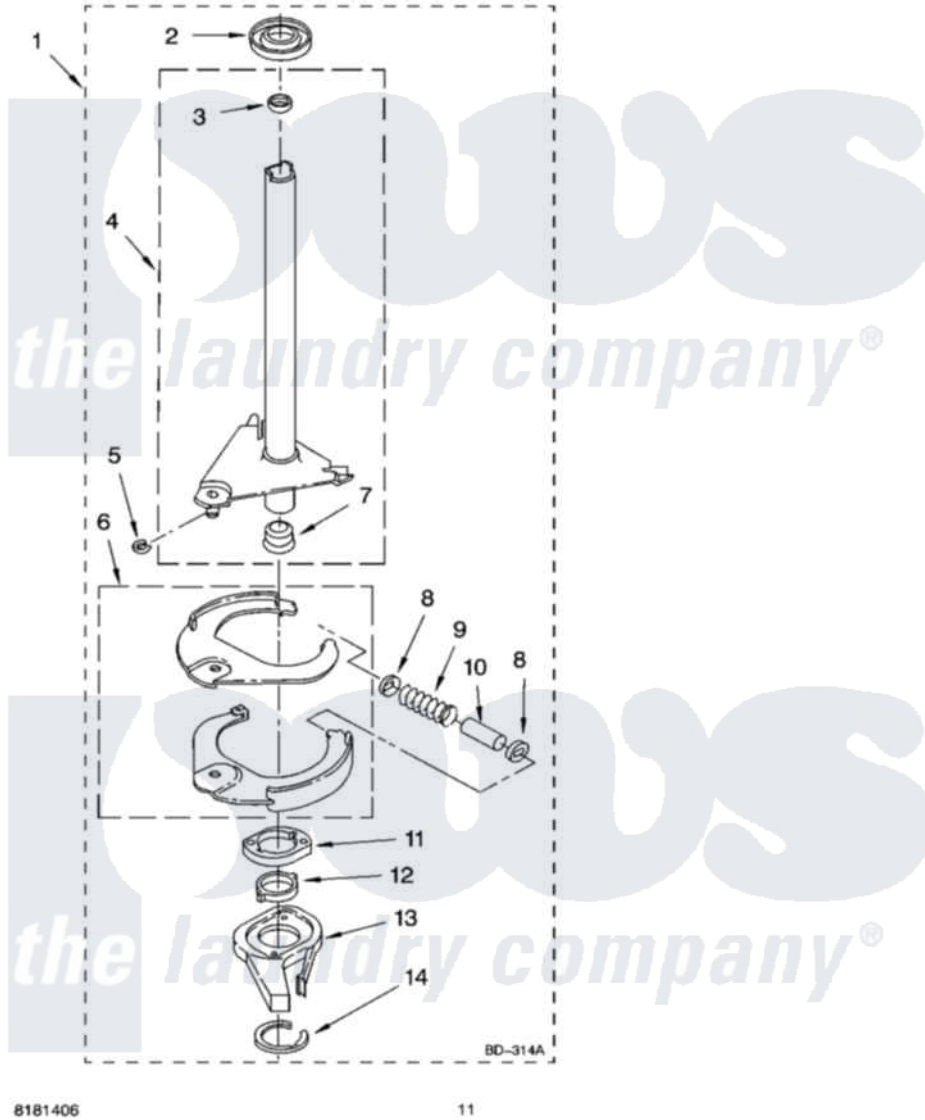

# Whirlpool ITW4100SQ0 07 - BRAKE AND DRIVE TUBE PARTS

## BRAKE AND DRIVE TUBE PARTS

For Model: ITW4100SQ0  
(White)

8181406

11

Whirlpool Residential Whirlpool ITW4100SQ0 Washer Parts Parts Diagram 07 - BRAKE AND DRIVE TUBE PARTS  
Click on the part number to view part

Item	Original Part Number	Replaced By	Status	Part Description
1	388951	<a href="#">285792</a>		Basketdrive
2	<a href="#">62658</a>			Ring, Thrust
3	<a href="#">356427</a>			Seal, Spin Pinion
4	64027	<a href="#">64208</a>		Tube-Spin
5	64035	<a href="#">W10083190</a>		Ring, Retaining
6	64232	<a href="#">285438</a>		Shoe-Brake
7	62703	<a href="#">8546462</a>		"T" Bearing, Spin Tube
8	3353956	<a href="#">285658</a>		Sleeve
9	62647		Not Available	Spring, Brake
10	3355360	<a href="#">285658</a>		Sleeve
11	661516	<a href="#">8546461</a>		Cam, Brake Release
12	<a href="#">63022</a>			Sleeve, Cam
13	64194	<a href="#">285790</a>		Lining
14	90368	<a href="#">W10083200</a>		Ring, Retaining
"	BLANK		Not Available	Following Parts Not Illustrated
"	<a href="#">285208</a>			Lubricant