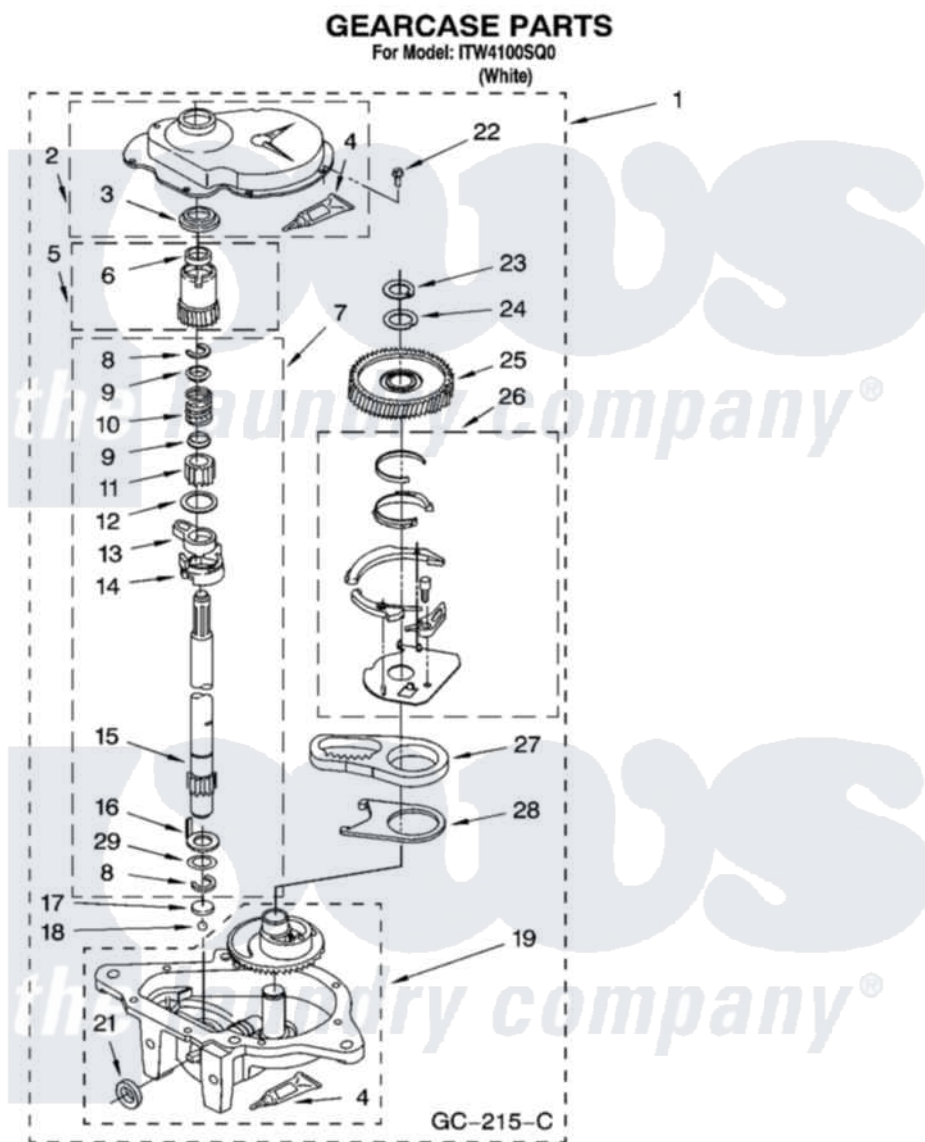

Whirlpool ITW4100SQ 08 - GEARCASE PARTS, OPTIONAL PARTS (NOT INCLUDED)

12

8181406

Whirlpool Residential Whirlpool ITW4100SQ Washer Parts Parts Diagram 08 - GEARCASE PARTS, OPTIONAL PARTS (NOT INCLUDED)

Click on the part number to view part

Item	Original Part Number	Replaced By	Status	Part Description
1	3360630	3360629		Gearcase
2	285202			Cover, Gearcase
3	3349985			Seal, Gearcase Cover
4	285195			Sealer Sealer, Gasket
5	63320	285362		Gear and Pinion
6	356427			Seal, Spin Pinion
7	389387			Shaft, Agitator
8	90369		Not Available	Ring, Retaining (2)
9	62677			Retainer, Spring
10	62676			Spring, Agitator
11	63273	285509		Shaft, Agitator
12	62619			Washer, Agitator Gear
13	62580	285206		Cam-Agitator
14	62581	285206		Cam-Agitator
15	285509			Shaft, Agitator

16	62618		Washer, Cam Thrust
17	16018	285205	Bearing
18	85529	285205	Bearing
19	389230	285515	Gearcase
21	285352		Seal Kit, Thrust Plug
22	3351614		Screw, Gearcase Cover Mounting
23	3362552	285765	Ring-Retrn
24	285735	285766	Washer Kit, Thrust
25	62570	285362	Gear and Pinon
26	388253	999516	Shelf-Glas
27	3349296	8546456	Rack, Connecting
28	62621		Actuator, Shift
29	388815		Washer, Intermediate 1 3976263 Miscellaneous Parts Bag 2 3976300 Washer, Inlet Hose 3 3366913 Clamp, Hose
	72017		Paint, Touch-Up
"	350938		Paint, Pressurized Spray B
"	350930		Paint, Pressurized Spray B
"	799344		Paint, Touch-Up)
"	BLANK	Not Available	OIL
"	350572		Oil
"	BLANK	Not Available	LUBRICANT
"	285208		Lubricant
"	BLANK	Not Available	SEALER
"	285195		Sealer Sealer, Gasket
"	BLANK	Not Available	ACCESSORY PARTS
"	63580		Dispenser, Fabric Softener
"	367031		Water System Parts
"	280129	280129A	Break-Sphn
"	280130	280130A	Adapter
"	280131	40922	Hose