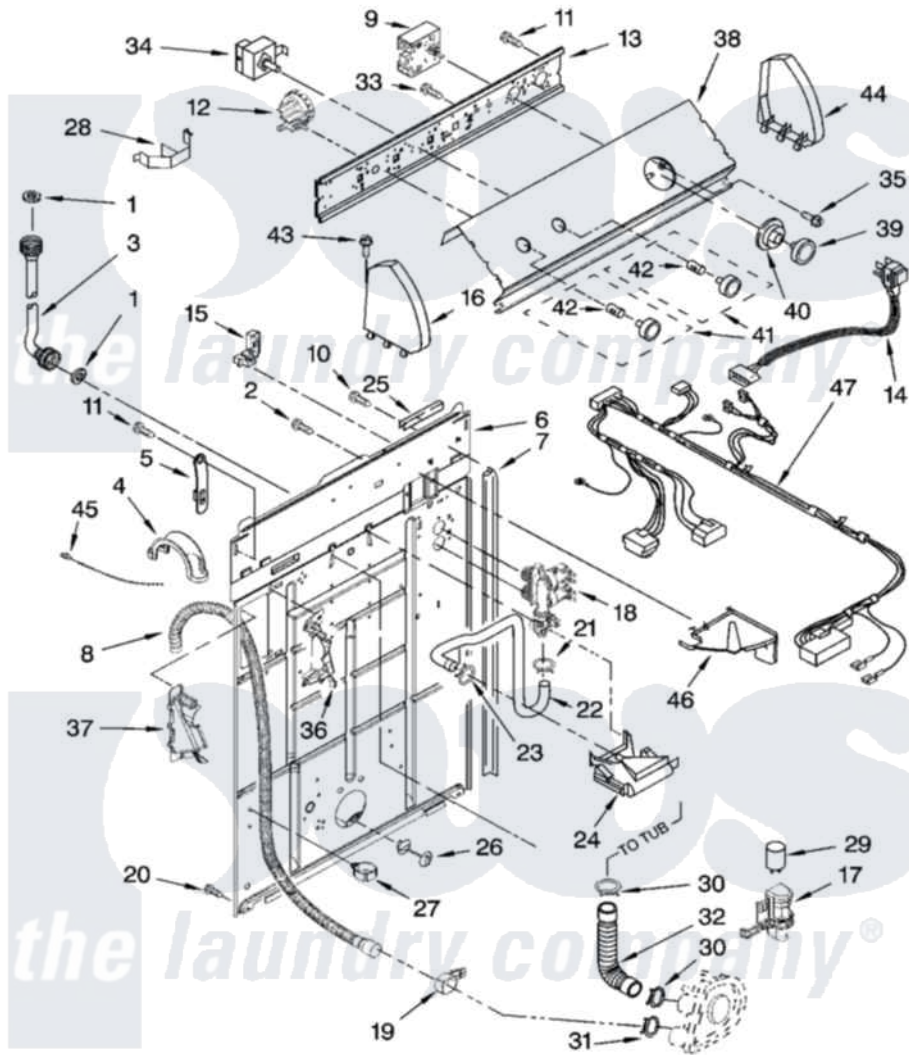

## CONTROLS AND REAR PANEL PARTS

For Model: ITW4200SQ0  
(White)

8161299

3

Whirlpool Residential Whirlpool ITW4200SQ0 Washer Parts Parts Diagram 02 - CONTROLS AND REAR PANEL PARTS  
Click on the part number to view part

Item	Original Part Number	Replaced By	Status	Part Description
1	3976300	<a href="#">16123</a>		Washer Inlet-Hose Miscellaneous Parts Must be Ordered Separately.
2	<a href="#">9740848</a>			Screw, Mixing Valve Mounting
3	8571377	<a href="#">89503</a>		Hose-Inlet
"	8571378	<a href="#">89503</a>		Hose-Inlet
4	<a href="#">8577378</a>			U-Bend, Drain Hose
5	<a href="#">8568314</a>			Strap, Console
6	<a href="#">8318015</a>			Panel, Rear
7	<a href="#">62747</a>			Pad, Rear Panel
8	8559373	<a href="#">W10096921</a>		Drain Hose Assembly
9	<a href="#">8546681</a>			Timer, Control
10	<a href="#">3351614</a>			Screw, Gearcase Cover Mounting
11	<a href="#">90767</a>			Screw, 8A X 3/8 HeX Washer Head Tapping
12	8577845	<a href="#">W10339334</a>		Switch-WL
13	<a href="#">3948608</a>			Bracket, Control