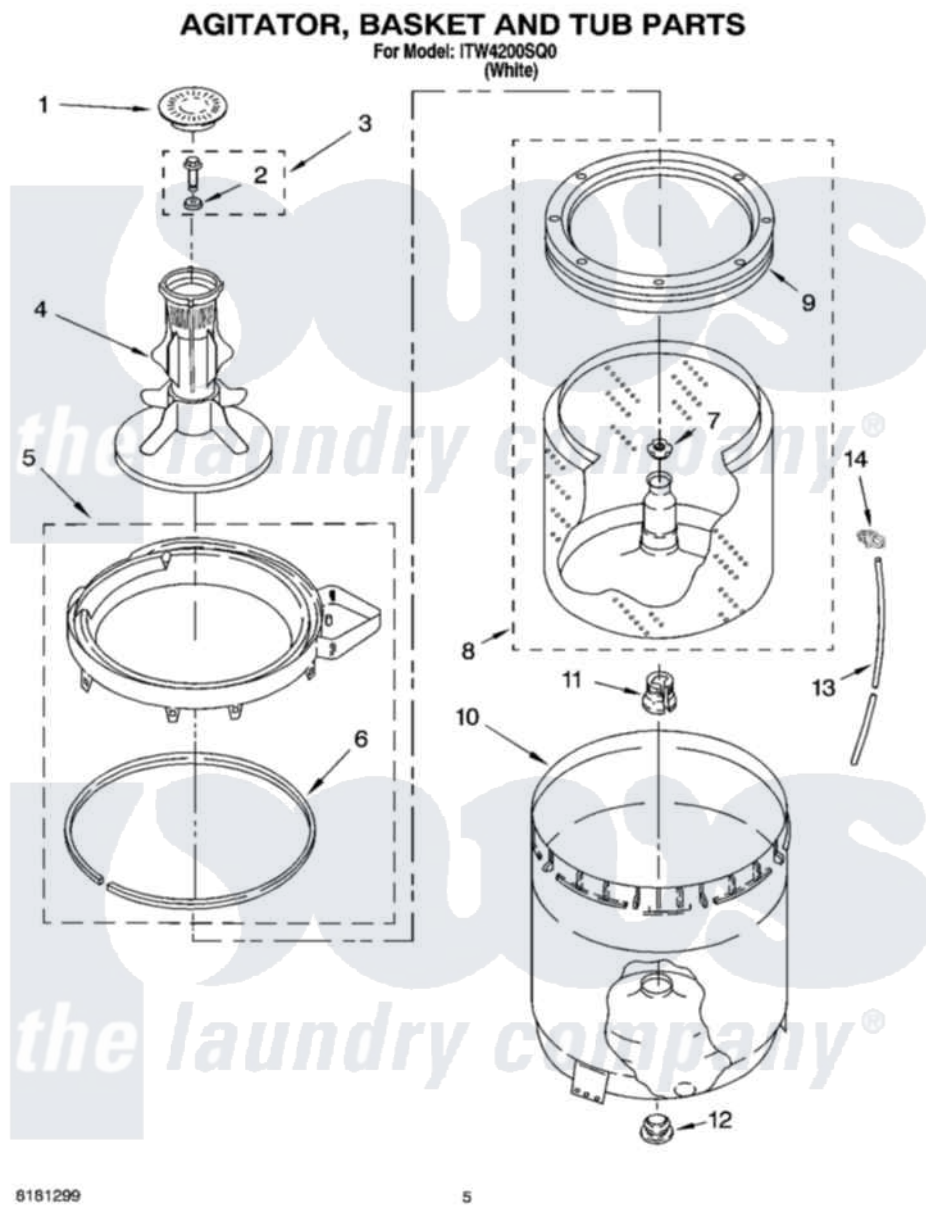

# Whirlpool ITW4200SQ0 03 - AGITATOR, BASKET AND TUB PARTS

8161299

5

Whirlpool Residential Whirlpool ITW4200SQ0 Washer Parts Parts Diagram 03 - AGITATOR, BASKET AND TUB PARTS

[Click on the part number to view part](#)

Item	Original Part Number	Replaced By	Status	Part Description
1	<a href="#">3352483</a>			Cap, Agitator
2	<a href="#">3949550</a>			Washer
3	<a href="#">358237</a>			Screw And Washer
4	<a href="#">63377</a>			Agitator
5	8528150	<a href="#">W10445870</a>		Ring-Tub
6	<a href="#">3976308</a>			Gasket, Tub Ring
7	<a href="#">21366</a>			Nut, Spanner
8	8526017	<a href="#">W10389329</a>		Clothes Container, Assembly
9	8519788	<a href="#">387240</a>		Ring, Balance
10	<a href="#">63849</a>			Strain Relief, Power Cord
11	<a href="#">389140</a>			Tub Block, Basket Drive
12	<a href="#">383727</a>			Gasket, Centerpod
13	3347780	<a href="#">353244</a>		Hose, Pressure Switch
14	<a href="#">2219077</a>			Clip, Pressure Switch Hose