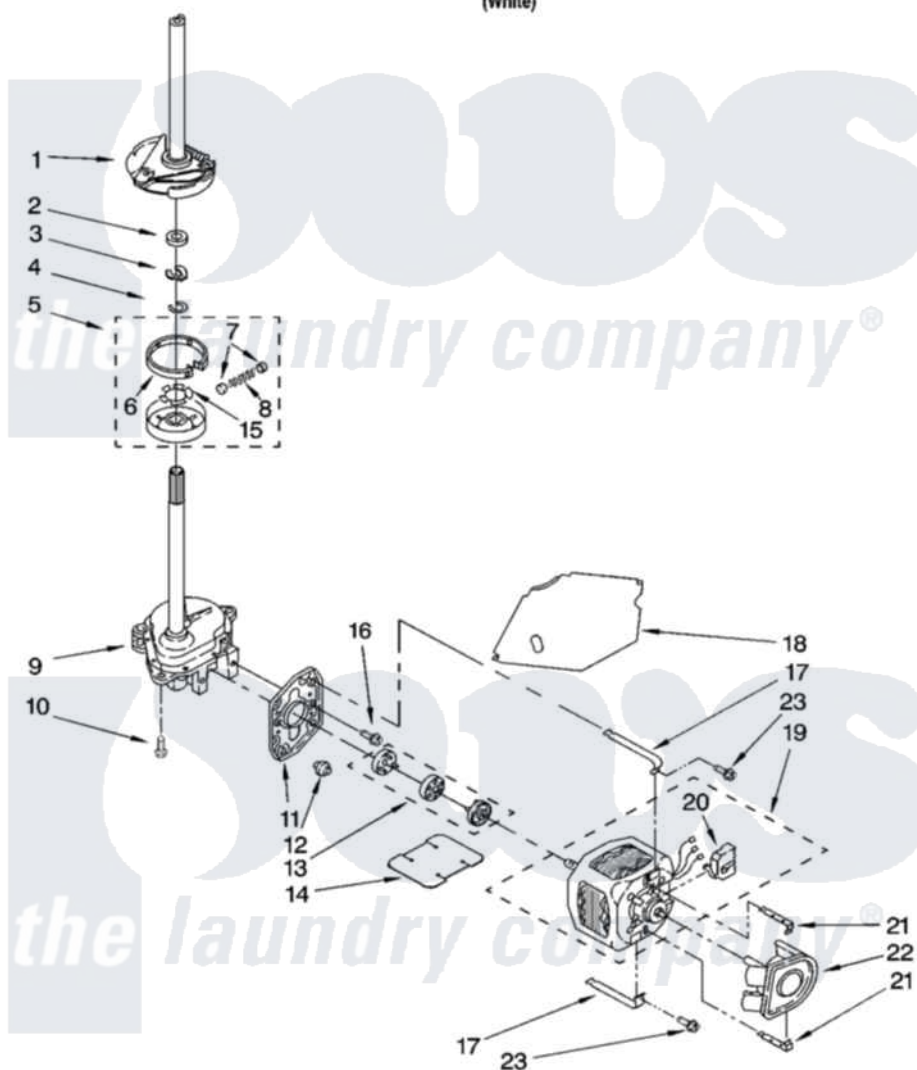

Whirlpool ITW4200SQ 04 - BRAKE, CLUTCH, GEARCASE, MOTOR AND PUMP PARTS

BRAKE, CLUTCH, GEARCASE, MOTOR AND PUMP PARTS

For Model: ITW4200SQ0
(White)

8181299

7

Whirlpool [Residential Whirlpool ITW4200SQ0 Washer Parts](#) Parts Diagram 04 - BRAKE, CLUTCH, GEARCASE, MOTOR AND PUMP PARTS
Click on the part number to view part

Item	Original Part Number	Replaced By	Status	Part Description
1	388952	285792		Basketdrive
2	63292			Washer, Spin Tube Thrust
3	62697	W10080230		Ring, Spin Tube Support
4	63283	285353		Ring
5	3951311	285785		Clutch
6	3951308	285790		Lining
7	62646			Cap, Clutch Spring
8	3946792			Spring And Damper Assembly
9	3360630	3360629		Gearcase
10	3357334	3400516		Screw Anti-Rattle
11	62611			Plate, Motor Mount To Gearcase
12	62691			Grommet, Motor
13	285753	285753A		Coupling
14	3946532			Shield, Motor

15	3355454		Clip, Main Drive
16	3400516		Screw Anti-Rattle
17	3349637	W10086010	Retainer, Motor
18	3362089		Shield, Tub To Motor
19	8528158	661600	Motor, Main Drive
20	3952056		Switch, Main Drive Motor
21	8546127		Retainer, Pump
22	3363394		Pump
23	3387485	273556	Screw, 10-16 X 5/8