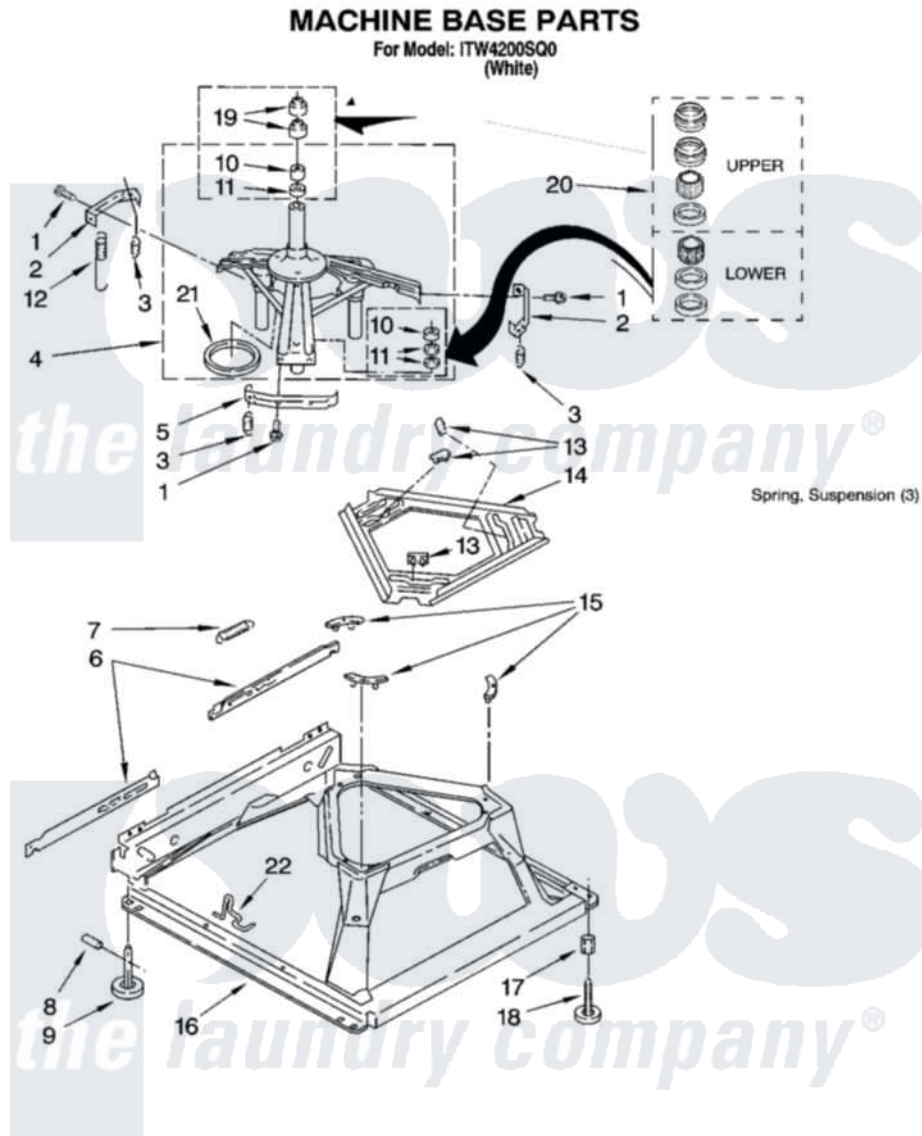

Whirlpool ITW4200SQ0 05 - MACHINE BASE PARTS

8

8181299

Whirlpool [Residential Whirlpool ITW4200SQ0 Washer Parts](#) Parts Diagram 05 - MACHINE BASE PARTS
Click on the part number to view part

Item	Original Part Number	Replaced By	Status	Part Description
1	3400076			Screw, Bracket Mounting
2	64067			Bracket, Spring Outer
3	63907			Spring, Suspension
4	8575214	280184		Support
5	64065			Bracket, Spring Outer
6	63466			Link, Leveling Mechanism
7	62597	8316845		Spring
8	62837			Pin, Knurled
9	62596	285244		Feet-Leveling
10	8546455			Bearing, Centerpost
11	357409	359449		Seal, Agitator Shaft
12	8534035	285901		Spring
13	62568	285219		Pad
14	3946509			Plate, Suspension
15	3363660	285744		Pad
16	3946512	285771		Base

17	3359452	Nut, Lock
18	W10001130	Foot, Leveling
19	8577376	Seal, Centerpost
20	285203	Centerpost Bearing Kit
21	63134	Ring, Sound Deadening
22	63806	W10145155 Retainer, Suspension Spring