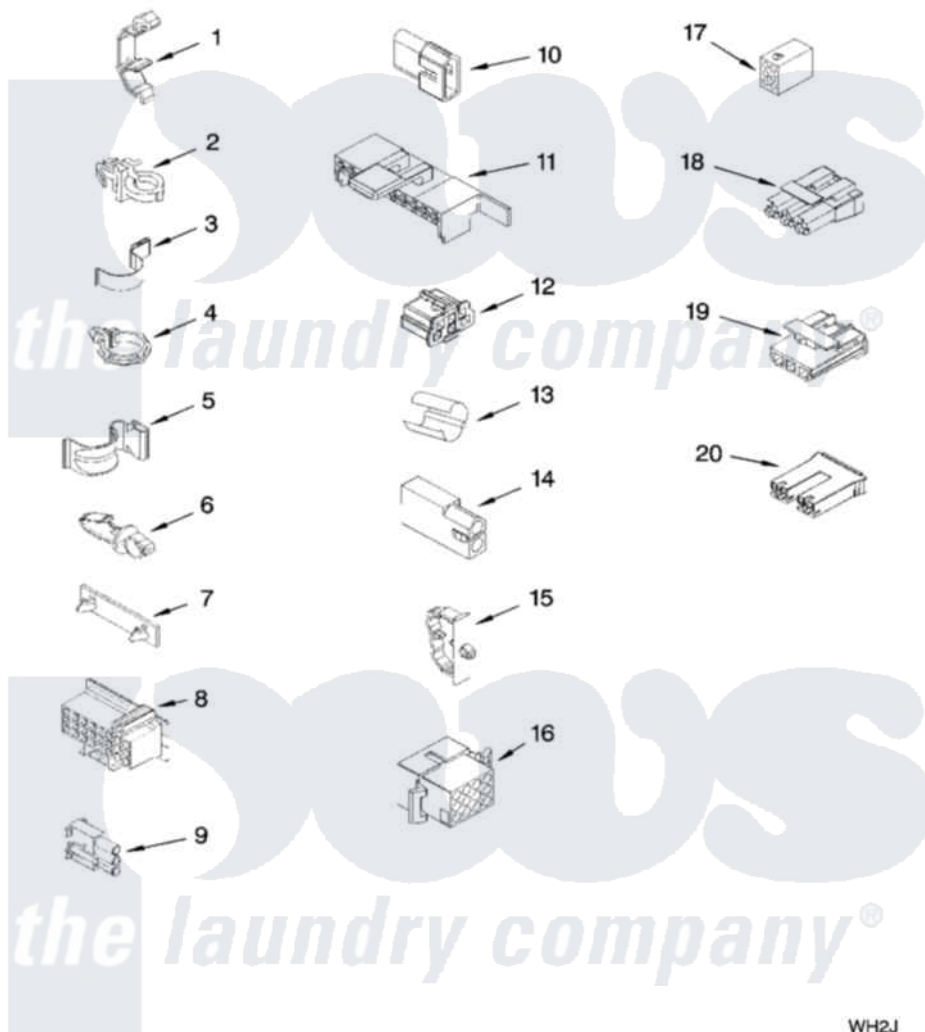

# Whirlpool ITW4200SQ0 06 - WIRING HARNESS PARTS

## WIRING HARNESS PARTS

For Model: ITW4200SQ0  
(White)

8161299

9

WH2J

Whirlpool [Residential Whirlpool ITW4200SQ0 Washer Parts](#) Parts Diagram 06 - WIRING HARNESS PARTS  
Click on the part number to view part

Item	Original Part Number	Replaced By	Status	Part Description
1	<a href="#">3349557</a>			Retainer, Harness
2	388498		Not Available	Clip, Harness
3	3347812	<a href="#">8528351</a>		Clip
4	3352501	<a href="#">8559320</a>		Restraint, Hose
5	<a href="#">90016</a>			Clip, Pressure Switch Hose
6	3390496	<a href="#">8281256</a>		Clip, Harness
7	<a href="#">389379</a>			Retainer, Side To Feature Panel
8	<a href="#">3948614</a>			Disconnect Block
"	<a href="#">352089</a>			Timer, Block Disconnect
9	<a href="#">62889</a>			Receptacle, Terminal
10	<a href="#">353424</a>			Plug, Terminal
11	<a href="#">62505</a>			Block, Disconnect
12	<a href="#">3347243</a>			Block, Disconnect
13	<a href="#">63523</a>			Harness, Protector
14	<a href="#">717252</a>			Receptacle, Terminal
15	<a href="#">3352944</a>			Clip, Harness

16	3390423		Not Available	Block, Disconnect (12-Way) (Timer) (Use Term. 94613)
17	3347730		Not Available	Receptacle, (6-Way) (Use Term. 94613)
18	3948617	<a href="#">2172937</a>		Connector
19	<a href="#">3360056</a>			Connector
20	<a href="#">3354925</a>			Block, Connector
"	<a href="#">3354926</a>			Block, Connector