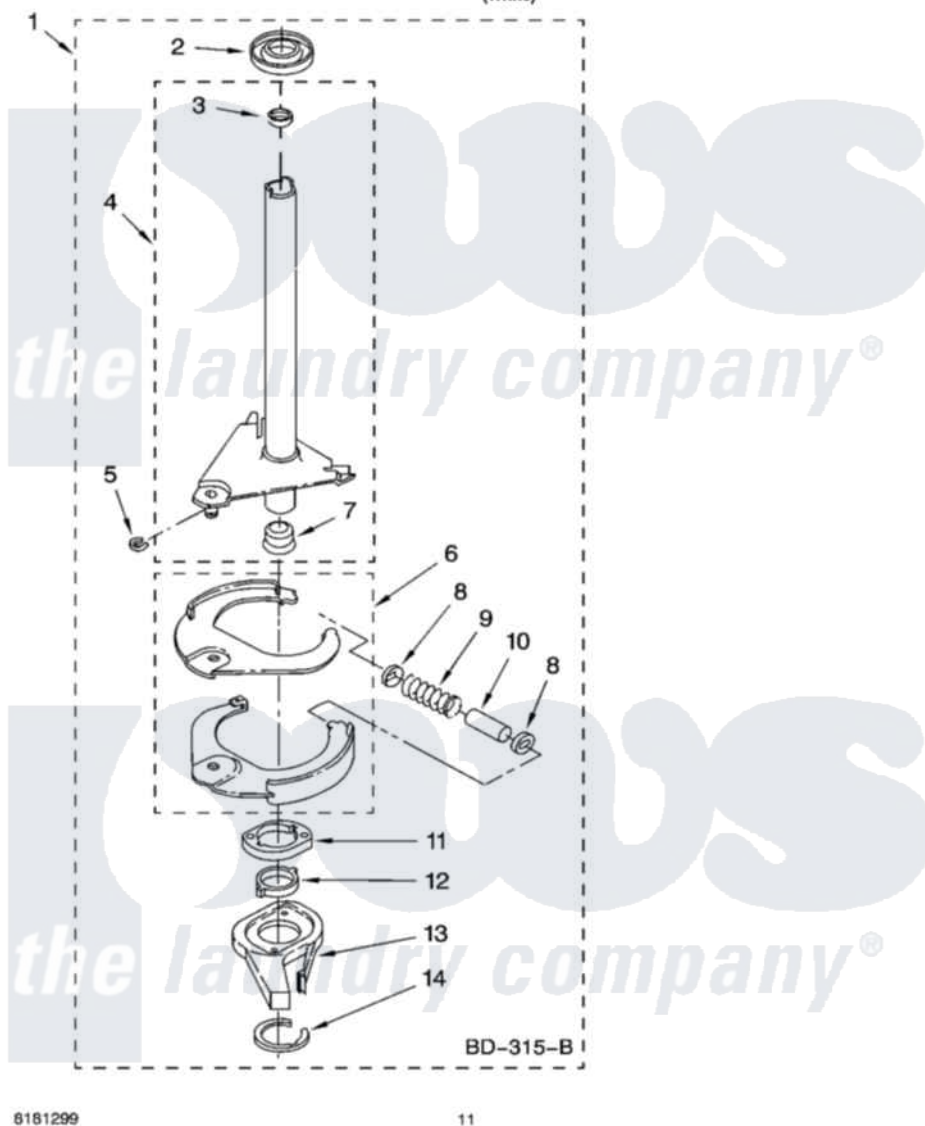

Whirlpool ITW4200SQ0 07 - BRAKE AND DRIVE TUBE PARTS

BRAKE AND DRIVE TUBE PARTS

For Model: ITW4200SQ0
(White)

8161299

11

Whirlpool Residential Whirlpool ITW4200SQ0 Washer Parts Parts Diagram 07 - BRAKE AND DRIVE TUBE PARTS

[Click on the part number to view part](#)

Item	Original Part Number	Replaced By	Status	Part Description
1	388952	285792		Basketdrive
2	62658			Ring, Thrust
3	356427			Seal, Spin Pinion
4	64027	64208		Tube-Spin
5	64035	W10083190		Ring, Retaining
6	64232	285438		Shoe-Brake
7	62703	8546462		"T" Bearing, Spin Tube
8	3353956	285658		Sleeve
9	387806		Not Available	Spring, Brake
10	3355360	285658		Sleeve
11	661516	8546461		Cam, Brake Release
12	63022			Sleeve, Cam
13	64194	285790		Lining
14	90368	W10083200		Ring, Retaining
"	BLANK		Not Available	Following Parts Not Illustrated
"	285208			Lubricant