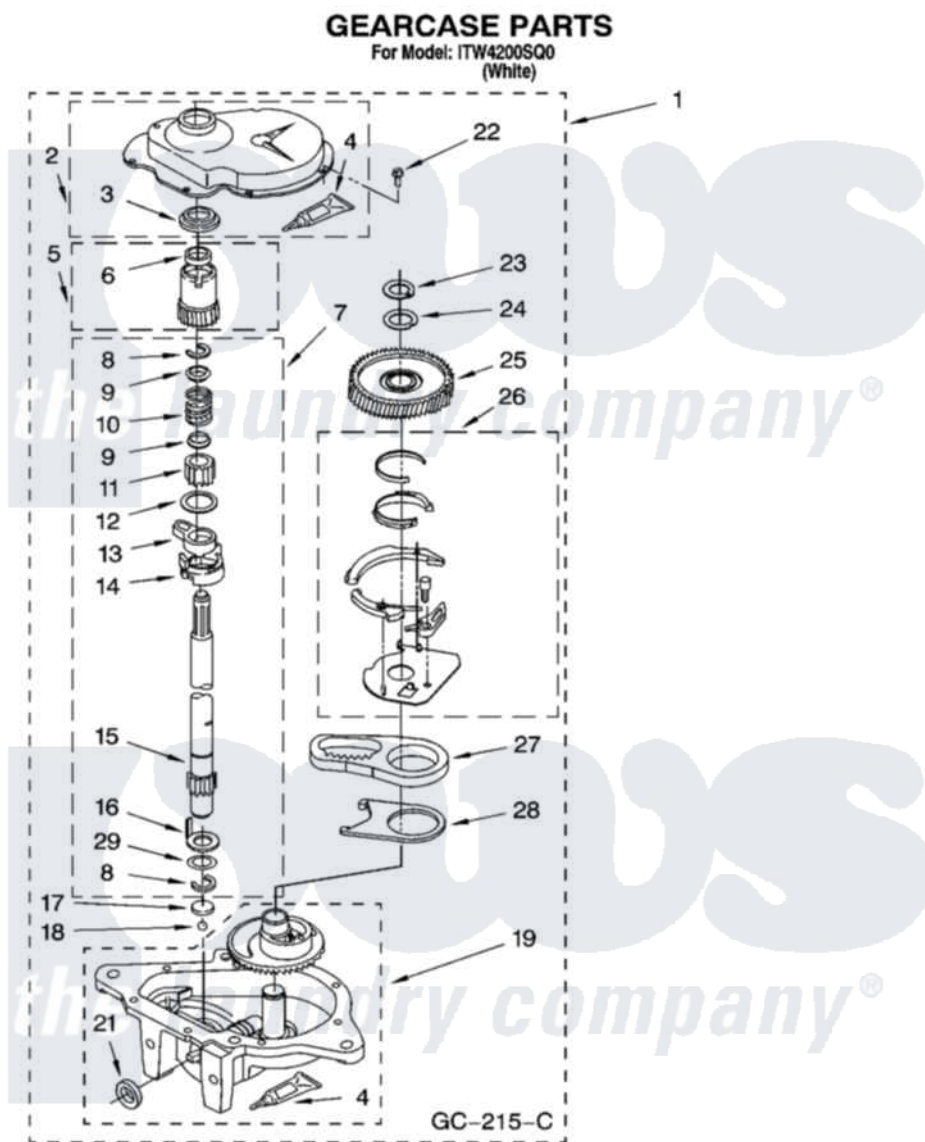

# Whirlpool ITW4200SQ 08 - GEARCASE PARTS, OPTIONAL PARTS (NOT INCLUDED)

12

8181299

Whirlpool [Residential Whirlpool ITW4200SQ Washer Parts](#) Parts Diagram 08 - GEARCASE PARTS, OPTIONAL PARTS (NOT INCLUDED)

[Click on the part number to view part](#)

Item	Original Part Number	Replaced By	Status	Part Description
1	3360630	<a href="#">3360629</a>		Gearcase
2	<a href="#">285202</a>			Cover, Gearcase
3	<a href="#">3349985</a>			Seal, Gearcase Cover
4	<a href="#">285195</a>			Sealer Sealer, Gasket
5	63320	<a href="#">285362</a>		Gear and Pinion
6	<a href="#">356427</a>			Seal, Spin Pinion
7	<a href="#">389387</a>			Shaft, Agitator
8	90369		Not Available	Ring, Retaining (2)
9	<a href="#">62677</a>			Retainer, Spring
10	<a href="#">62676</a>			Spring, Agitator
11	63273	<a href="#">285509</a>		Shaft, Agitator
12	<a href="#">62619</a>			Washer, Agitator Gear
13	62580	<a href="#">285206</a>		Cam-Agitator
14	62581	<a href="#">285206</a>		Cam-Agitator
15	<a href="#">285509</a>			Shaft, Agitator