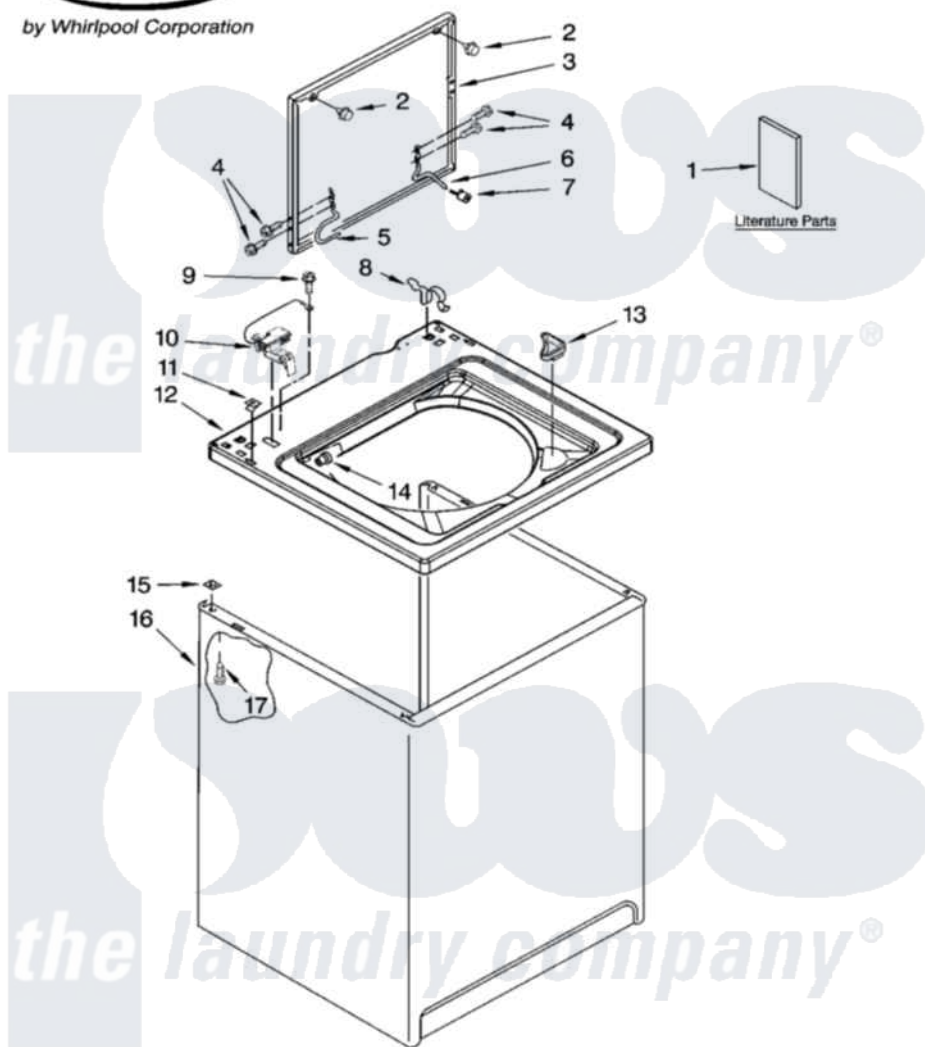

Whirlpool ITW4300SQ0 01 - TOP AND CABINET PARTS

TOP AND CABINET PARTS

For Model: ITW4300SQ0
(White)

AUTOMATIC
WASHER

2-08 Litho in U.S.A. (drd)

1

Part No. 8181304 Rev. B

[Whirlpool Residential Whirlpool ITW4300SQ0 Washer Parts](#) Parts Diagram 01 - TOP AND CABINET PARTS

[Click on the part number to view part](#)

Item	Original Part Number	Replaced By	Status	Part Description
1	W10044800			Installation Instructions
"	3957879		Not Available	Feature Sheet
"	3955887		Not Available	Use & Care Guide
"	W10123162		Not Available	Energy Guide
"	8578912		Not Available	Wiring Diagram
"	BLANK		Not Available	Following May Be Purchased DO-IT-YOURSELF REPAIR MANUALS
"	4313896			Do-It-Yourself Repair Manuals
2	9724509			Bumper, Lid
3	8541774	W10193857		Lid
4	W10119872	W10119828		Screw, Lid Hinge Mounting
5	8318088			Hinge, Lid
6	54583			Hinge, Lid
7	19119			Bumper, Lid Hinge
8	62780			Clip, Top And Cabinet And Rear Panel

9	3351614	Screw, Gearcase Cover Mounting
10	8318084	Switch, Lid
11	357213	Nut, Push-In
12	8318064	Top
13	3362952	Dispenser, Bleach
14	21258	Bearing, Lid Hinge
15	62750	Spacer, Cabinet To Top (4)
16	63424	Cabinet
17	3390631	Screw, 10-16 X 3/8