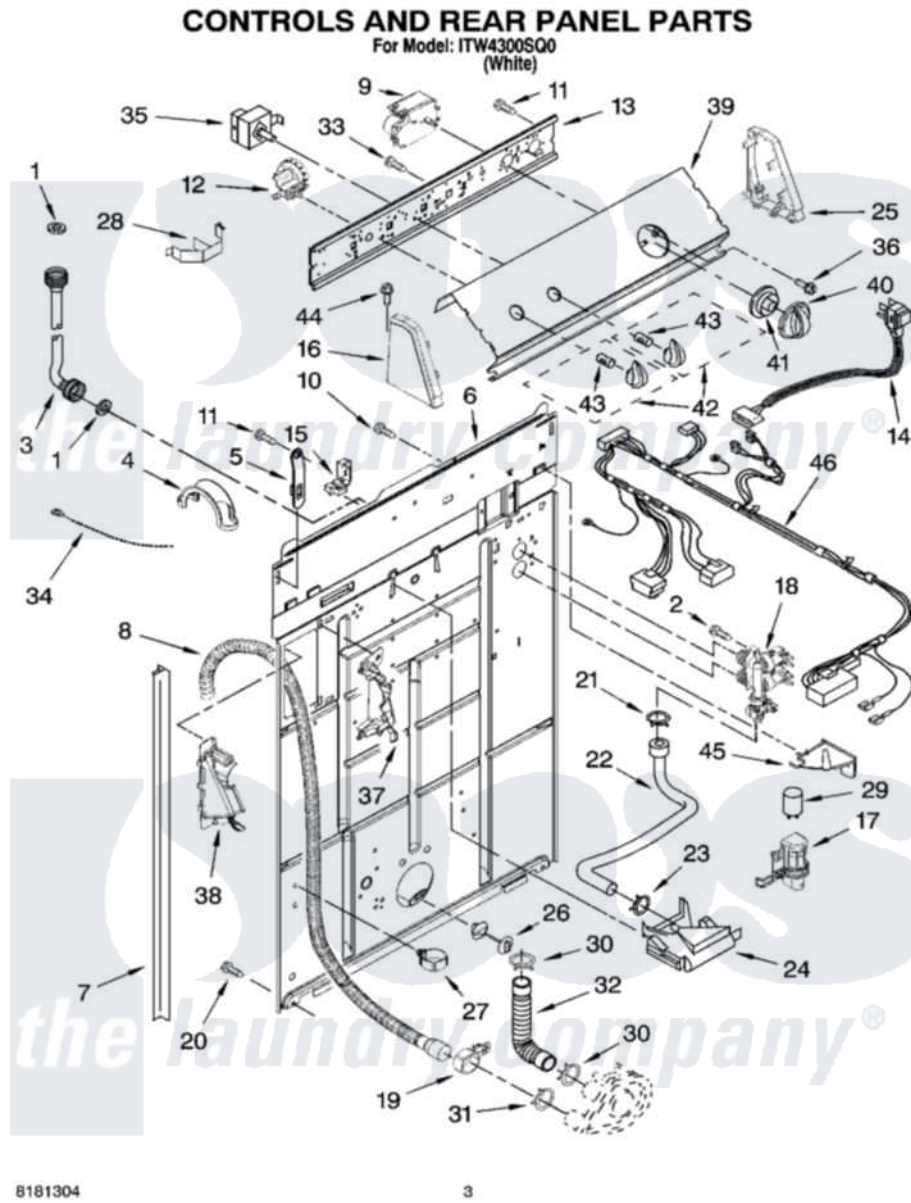

# Whirlpool ITW4300SQ0 02 - CONTROLS AND REAR PANEL PARTS

Whirlpool Residential Whirlpool ITW4300SQ0 Washer Parts Parts Diagram 02 - CONTROLS AND REAR PANEL PARTS  
Click on the part number to view part

Item	Original Part Number	Replaced By	Status	Part Description
1	3976300	<a href="#">16123</a>		Washer Inlet-Hose Miscellaneous Parts Must be Ordered Separately.
2	<a href="#">9740848</a>			Screw, Mixing Valve Mounting
3	8571377	<a href="#">89503</a>		Hose-Inlet
"	8571378	<a href="#">89503</a>		Hose-Inlet
4	<a href="#">8577378</a>			U-Bend, Drain Hose
5	<a href="#">8568314</a>			Strap, Console
6	<a href="#">8318015</a>			Panel, Rear
7	<a href="#">62747</a>			Pad, Rear Panel
8	W10122138	<a href="#">W10096921</a>		Drain Hose Assembly
9	<a href="#">8572976</a>			Timer, Control
10	<a href="#">3351614</a>			Screw, Gearcase Cover Mounting
11	<a href="#">90767</a>			Screw, 8A X 3/8 HeX Washer Head Tapping
12	8577845	<a href="#">W10339334</a>		Switch-WL
13	<a href="#">3948608</a>			Bracket, Control