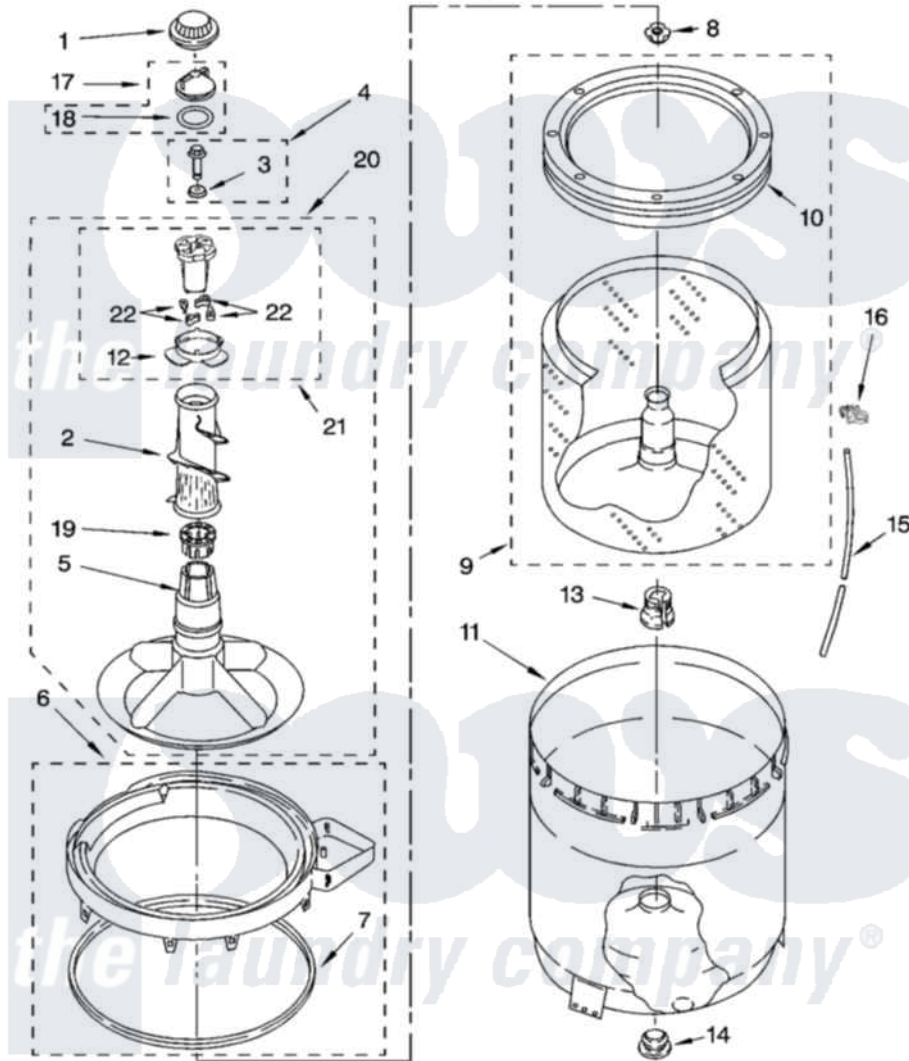

Whirlpool ITW4300SQ 03 - AGITATOR, BASKET AND TUB PARTS

AGITATOR, BASKET AND TUB PARTS

For Model: ITW4300SQ
(White)

8181304

5

Whirlpool Residential Whirlpool ITW4300SQ Washer Parts Parts Diagram 03 - AGITATOR, BASKET AND TUB PARTS

[Click on the part number to view part](#)

| Item | Original Part Number | Replaced By | Status | Part Description |
|------|-------------------------|---------------------------|--------|-----------------------------|
| 1 | 3355758 | | | Cap, Agitator |
| 2 | 3348752 | | | Mover, Clothes |
| 3 | 3949550 | | | Washer |
| 4 | 358237 | | | Screw And Washer |
| 5 | 3347288 | | | Agitator |
| 6 | 8528150 | W10445870 | | Ring-Tub |
| 7 | 3976308 | | | Gasket, Tub Ring |
| 8 | 21366 | | | Nut, Spanner |
| 9 | 8526017 | W10389329 | | Clothes Container, Assembly |
| 10 | 387240 | | | Ring, Balance |
| 11 | 63849 | | | Strain Relief, Power Cord |
| 12 | 3363661 | | | Bearing, Driven Cam |
| 13 | 389140 | | | Tub Block, Basket Drive |
| 14 | 383727 | | | Gasket, Centerpodt |
| 15 | 3347780 | 353244 | | Hose, Pressure Switch |
| 16 | 2219077 | | | Clip, Pressure Switch Hose |