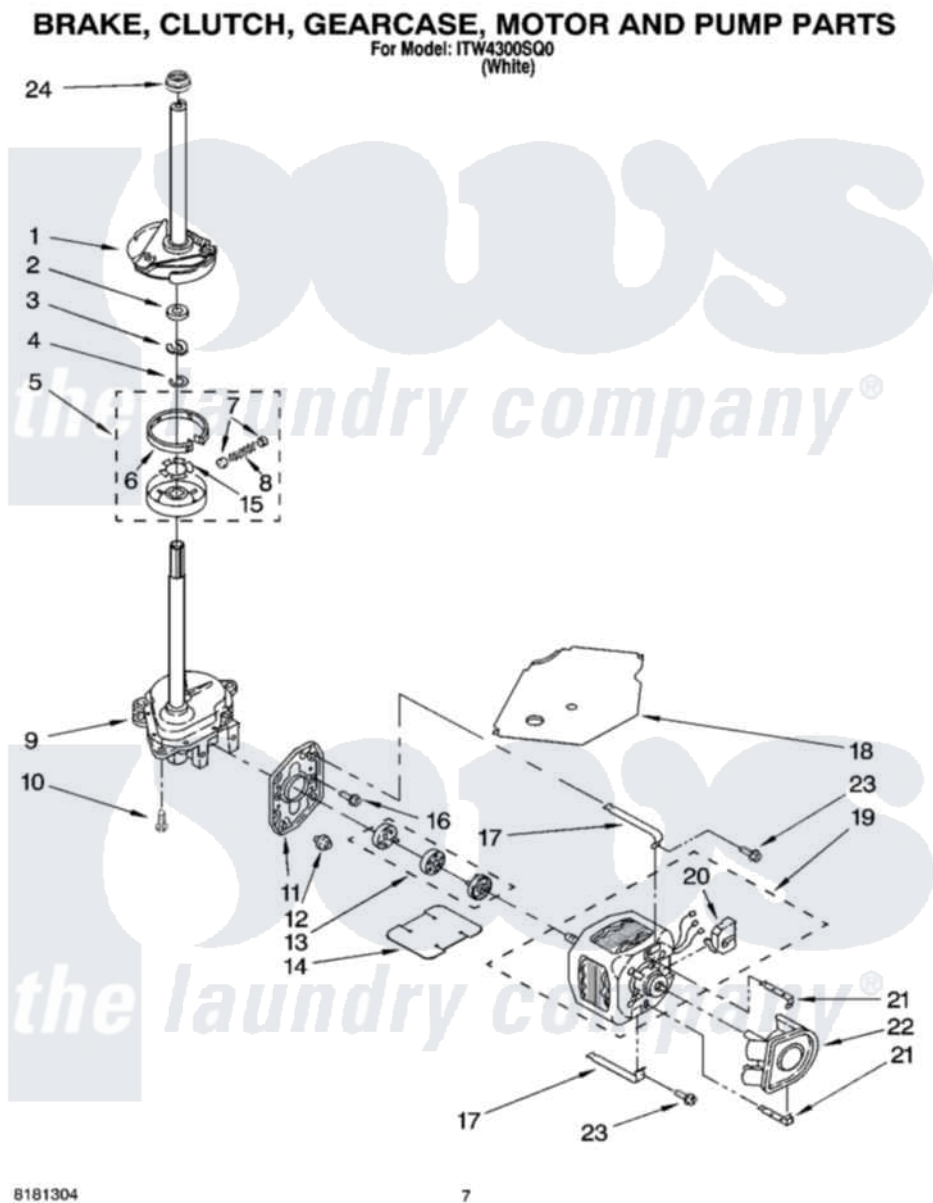

# Whirlpool ITW4300SQ 04 - BRAKE, CLUTCH, GEARCASE, MOTOR AND PUMP PARTS

Whirlpool [Residential Whirlpool ITW4300SQ0 Washer Parts](#) Parts Diagram 04 - BRAKE, CLUTCH, GEARCASE, MOTOR AND PUMP PARTS  
Click on the part number to view part

Item	Original Part Number	Replaced By	Status	Part Description
1	388952	<a href="#">285792</a>		Basketdrive
2	<a href="#">63292</a>			Washer, Spin Tube Thrust
3	62697	<a href="#">W10080230</a>		Ring, Spin Tube Support
4	63283	<a href="#">285353</a>		Ring
5	3951311	<a href="#">285785</a>		Clutch
6	3951308	<a href="#">285790</a>		Lining
7	<a href="#">62646</a>			Cap, Clutch Spring
8	<a href="#">3946792</a>			Spring And Damper Assembly
9	3360630	<a href="#">3360629</a>		Gearcase
10	3357334	<a href="#">3400516</a>		Screw Anti-Rattle
11	<a href="#">62611</a>			Plate, Motor Mount To Gearcase
12	<a href="#">62691</a>			Grommet, Motor
13	3364003	<a href="#">285753A</a>		Coupling
14	<a href="#">3946532</a>			Shield, Motor

15	<a href="#">3355454</a>		Clip, Main Drive
16	<a href="#">3400516</a>		Screw Anti-Rattle
17	<a href="#">W10086010</a>		Retainer, Motor
18	<a href="#">3362089</a>		Shield, Tub To Motor
19	8528158	<a href="#">661600</a>	Motor, Main Drive
20	<a href="#">3952056</a>		Switch, Main Drive Motor
21	<a href="#">8546127</a>		Retainer, Pump
22	<a href="#">3363394</a>		Pump
23	3387485	<a href="#">273556</a>	Screw, 10-16 X 5/8
24	<a href="#">8577374</a>		Seal, Centerpost