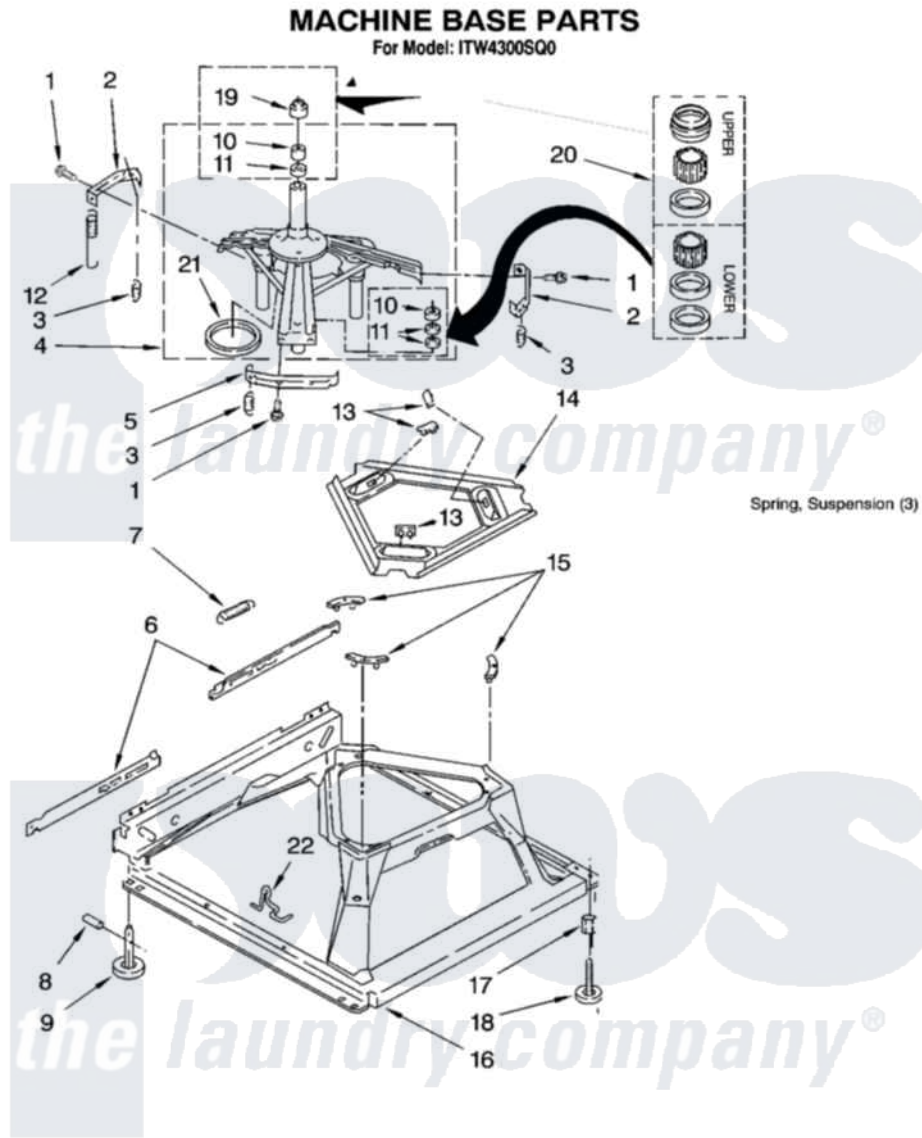

Whirlpool ITW4300SQ 05 - MACHINE BASE PARTS

8

8181304

Whirlpool [Residential Whirlpool ITW4300SQ Washer Parts](#) Parts Diagram 05 - MACHINE BASE PARTS
Click on the part number to view part

Item	Original Part Number	Replaced By	Status	Part Description
1	3400076			Screw, Bracket Mounting
2	64067			Bracket, Spring Outer
3	63907			Spring, Suspension
4	8575214	280184		Support
5	64065			Bracket, Spring Outer
6	63466			Link, Leveling Mechanism
7	62597	8316845		Spring
8	62837			Pin, Knurled
9	62596	285244		Feet-Leveling
10	8546455			Bearing, Centerpost
11	357409	359449		Seal, Agitator Shaft
12	8534035	285901		Spring
13	62568	285219		Pad
14	3946509			Plate, Suspension
15	3363660	285744		Pad
16	3946512	285771		Base

17	3359452	Nut, Lock
18	W10001130	Foot, Leveling
19	8577376	Seal, Centerpost
20	285203	Centerpost Bearing Kit
21	63134	Ring, Sound Deadening
22	W10145155	Retainer, Suspension Spring