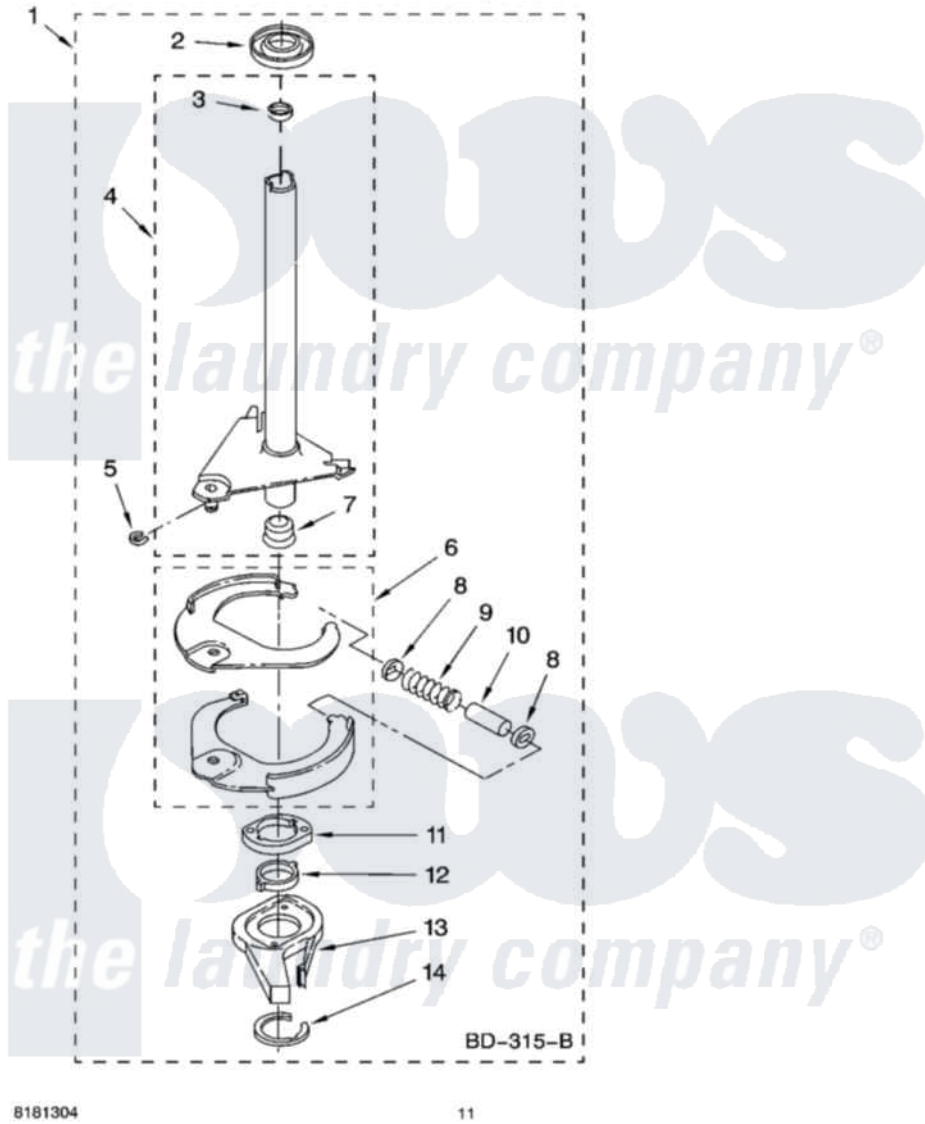

Whirlpool ITW4300SQ0 07 - BRAKE AND DRIVE TUBE PARTS

BRAKE AND DRIVE TUBE PARTS

For Model: ITW4300SQ0
(White)

8181304

11

Whirlpool Residential Whirlpool ITW4300SQ0 Washer Parts Parts Diagram 07 - BRAKE AND DRIVE TUBE PARTS
Click on the part number to view part

Item	Original Part Number	Replaced By	Status	Part Description
1	388952	285792		Basketdrive
2	62658			Ring, Thrust
3	356427			Seal, Spin Pinion
4	64027	64208		Tube-Spin
5	64035	W10083190		Ring, Retaining
6	64232	285438		Shoe-Brake
7	62703	8546462		"T" Bearing, Spin Tube
8	3353956	285658		Sleeve
9	387806		Not Available	Spring, Brake
10	3355360	285658		Sleeve
11	661516	8546461		Cam, Brake Release
12	63022			Sleeve, Cam
13	64194	285790		Lining
14	90368	W10083200		Ring, Retaining
	BLANK		Not Available	Following Parts Not Illustrated
"	285208			Lubricant