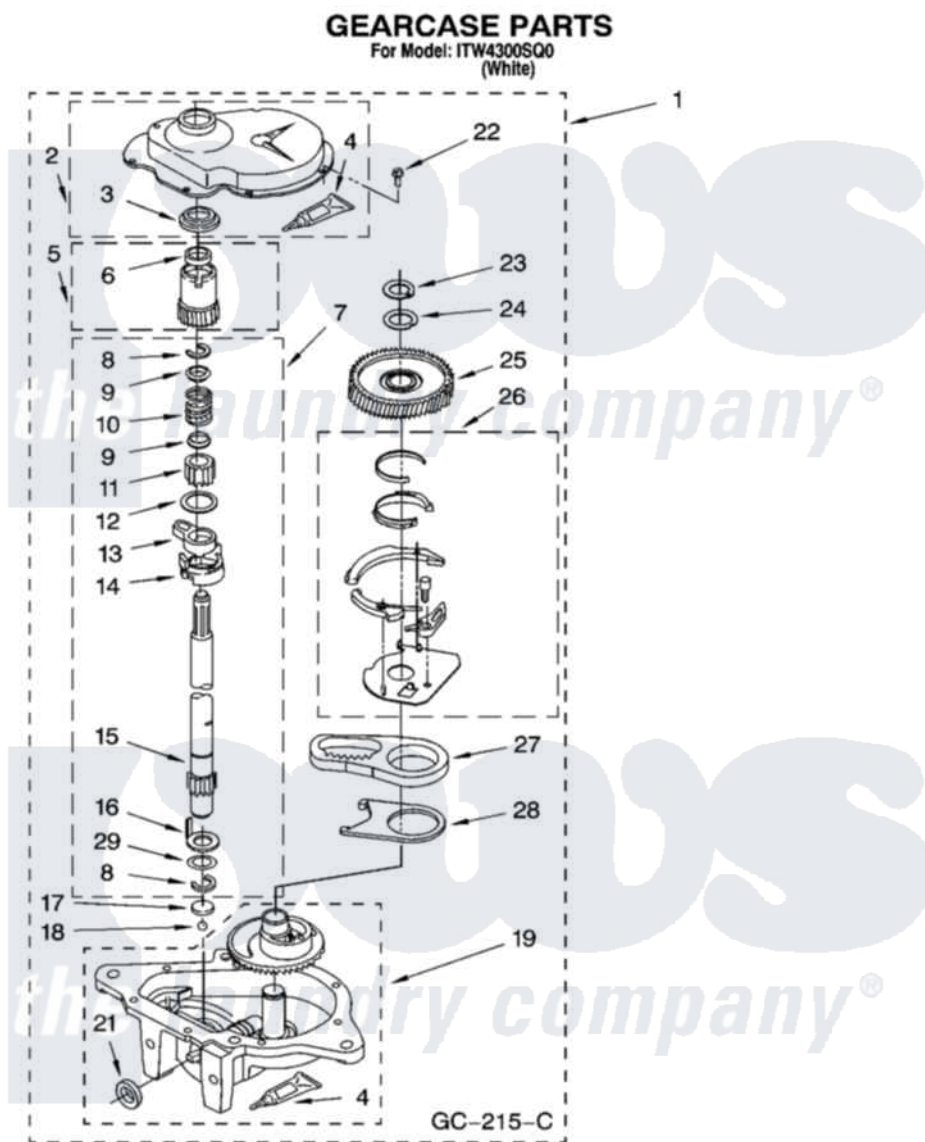

**Whirlpool ITW4300SQ 08 - GEARCASE PARTS, OPTIONAL PARTS (NOT INCLUDED)**

12

8181304

Whirlpool Residential Whirlpool ITW4300SQ Washer Parts Parts Diagram 08 - GEARCASE PARTS, OPTIONAL PARTS (NOT INCLUDED)

Click on the part number to view part

Item	Original Part Number	Replaced By	Status	Part Description
1	3360630	<a href="#">3360629</a>		Gearcase
2	<a href="#">285202</a>			Cover, Gearcase
3	<a href="#">3349985</a>			Seal, Gearcase Cover
4	<a href="#">285195</a>			Sealer Sealer, Gasket
5	63320	<a href="#">285362</a>		Gear and Pinion
6	<a href="#">356427</a>			Seal, Spin Pinion
7	<a href="#">389387</a>			Shaft, Agitator
8	90369		Not Available	Ring, Retaining (2)
9	<a href="#">62677</a>			Retainer, Spring
10	<a href="#">62676</a>			Spring, Agitator
11	63273	<a href="#">285509</a>		Shaft, Agitator
12	<a href="#">62619</a>			Washer, Agitator Gear
13	62580	<a href="#">285206</a>		Cam-Agitator
14	62581	<a href="#">285206</a>		Cam-Agitator
15	<a href="#">285509</a>			Shaft, Agitator