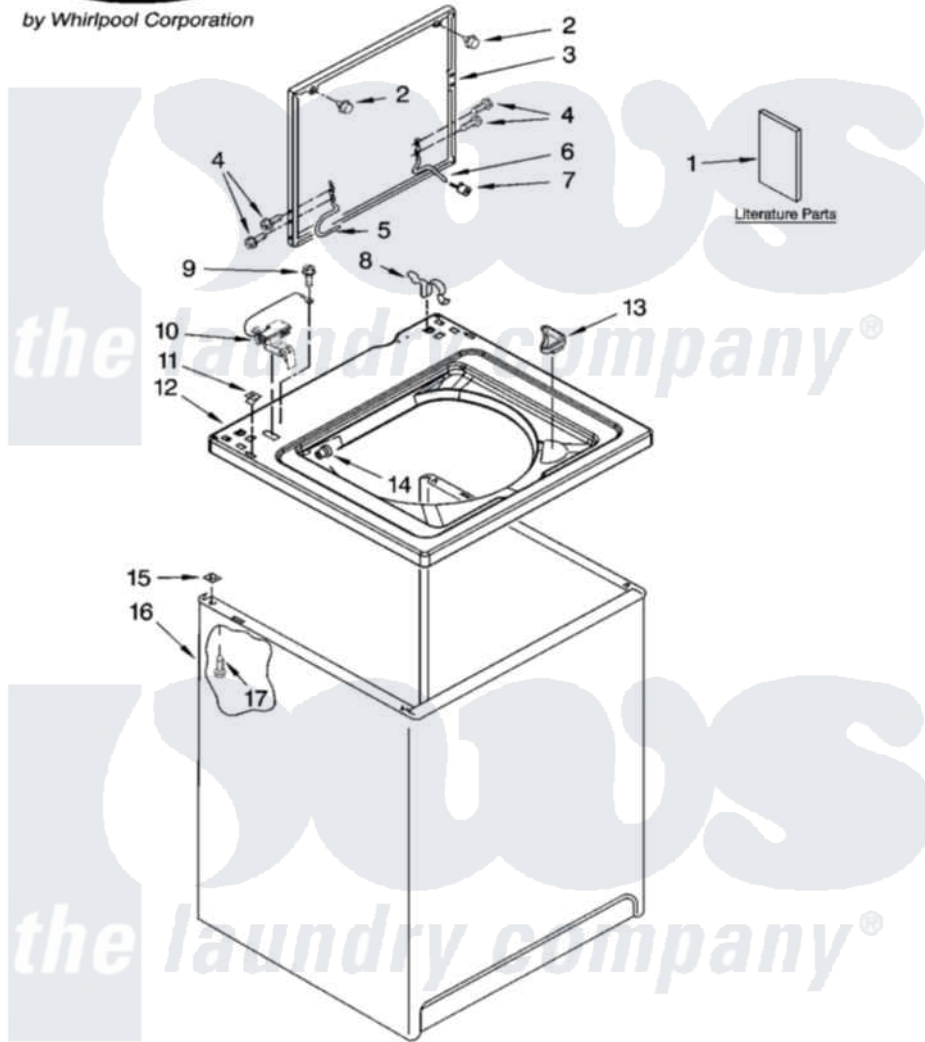

# Whirlpool ITW4300SQ2 01 - TOP AND CABINET PARTS

## TOP AND CABINET PARTS

For Model: ITW4300SQ2  
(White)

AUTOMATIC  
WASHER

11-08 Litho in U.S.A. (drd) (psw)

1

Part No. W10239482 Rev. A

[Whirlpool Residential Whirlpool ITW4300SQ2 Washer Parts](#) Parts Diagram 01 - TOP AND CABINET PARTS  
Click on the part number to view part

Item	Original Part Number	Replaced By	Status	Part Description
1	W10200331		Not Available	Installation Instructions (English/French)
"	W10200662		Not Available	Installation Instructions (Spanish)
"	3957879		Not Available	Feature Sheet
"	W10200842		Not Available	Use & Care Guide
"	W10165605		Not Available	Energy Guide
"	8578912		Not Available	Wiring Diagram
2	<a href="#">9724509</a>			Bumper, Lid
3	8541774	<a href="#">W10193857</a>		Lid
4	W10119872	<a href="#">W10119828</a>		Screw, Lid Hinge Mounting
5	<a href="#">8318088</a>			Hinge, Lid
6	<a href="#">54583</a>			Hinge, Lid
7	<a href="#">19119</a>			Bumper, Lid Hinge
8	<a href="#">62780</a>			Clip, Top And Cabinet And Rear Panel
9	<a href="#">3351614</a>			Screw, Gearcase Cover Mounting

10	<a href="#">8318084</a>	Switch, Lid
11	<a href="#">357213</a>	Nut, Push-In
12	<a href="#">8318064</a>	Top
13	<a href="#">3362952</a>	Dispenser, Bleach
14	<a href="#">21258</a>	Bearing, Lid Hinge
15	62750	Spacer, Cabinet To Top (4)
16	<a href="#">63424</a>	Cabinet
17	<a href="#">3390631</a>	Screw, 10-16 X 3/8