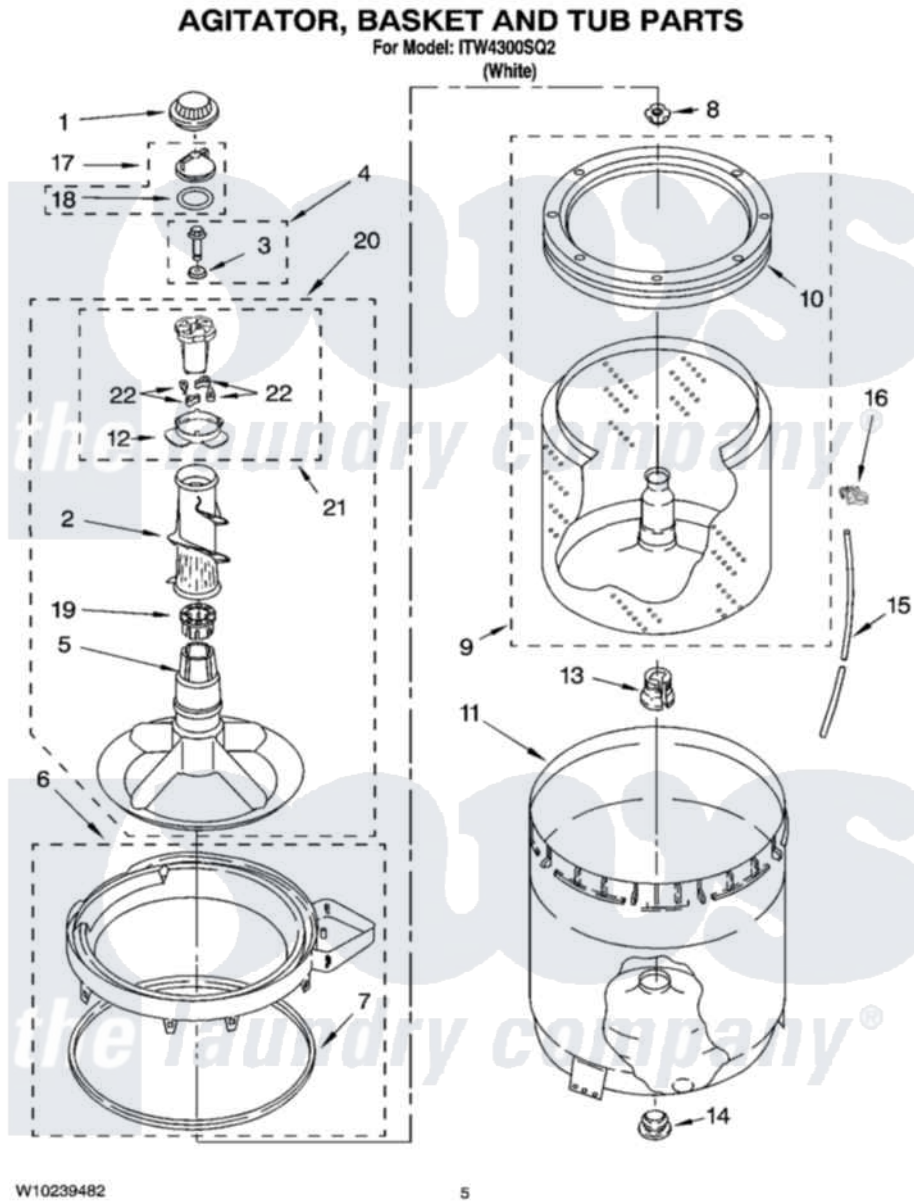

Whirlpool ITW4300SQ2 03 - AGITATOR, BASKET AND TUB PARTS

Whirlpool Residential Whirlpool ITW4300SQ2 Washer Parts Parts Diagram 03 - AGITATOR, BASKET AND TUB PARTS

[Click on the part number to view part](#)

Item	Original Part Number	Replaced By	Status	Part Description
1	3355758			Cap, Agitator
2	3348752			Mover, Clothes
3	3949550			Washer
4	358237			Screw And Washer
5	3347288			Agitator
6	8528150	W10445870		Ring-Tub
7	3976308			Gasket, Tub Ring
8	21366			Nut, Spanner
9	8526017	W10389329		Clothes Container, Assembly
10	387240			Ring, Balance
11	63849			Strain Relief, Power Cord
12	3363661			Bearing, Driven Cam
13	389140			Tub Block, Basket Drive
14	383727			Gasket, Centerpodt
15	3347780	353244		Hose, Pressure Switch
16	2219077			Clip, Pressure Switch Hose