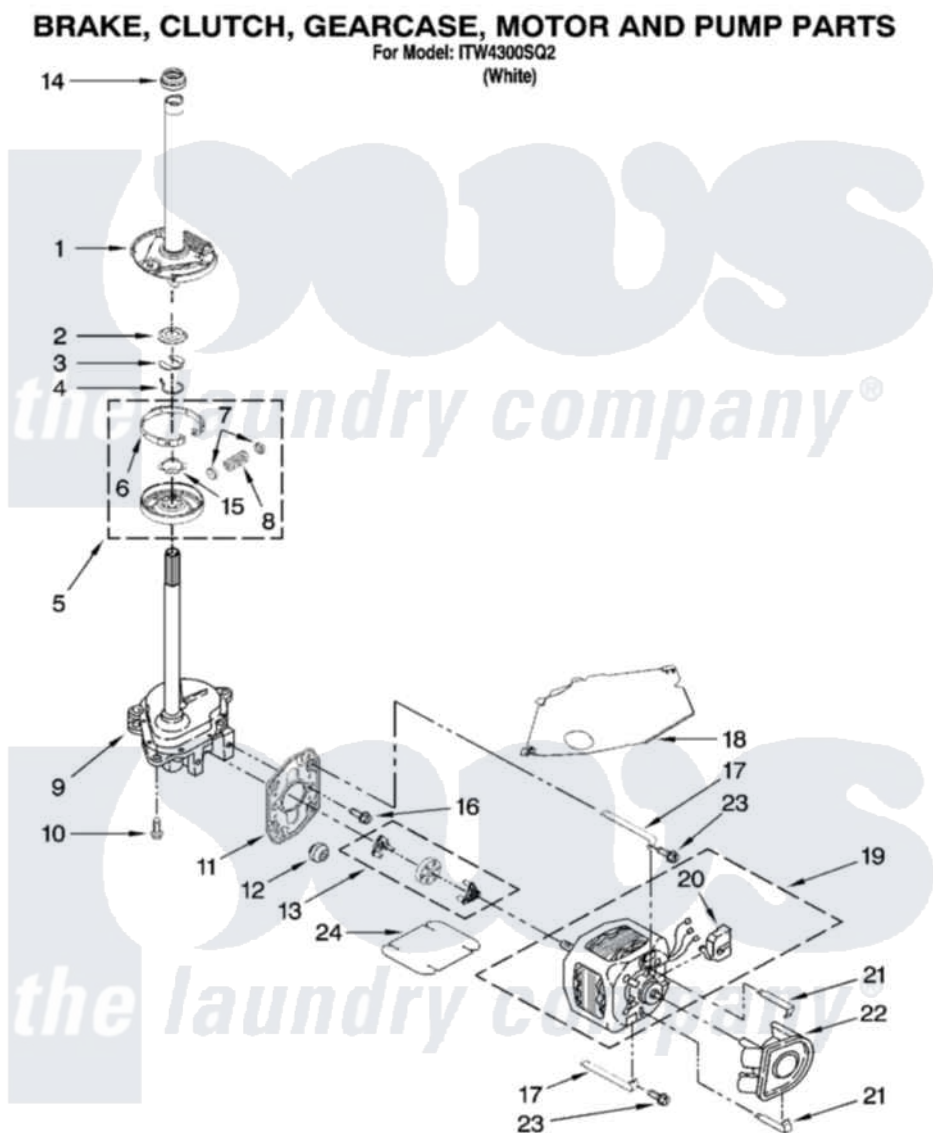

# Whirlpool ITW4300SQ2 04 - BRAKE, CLUTCH, GEARCASE, MOTOR AND PUMP PARTS

W10239482

7

Whirlpool [Residential Whirlpool ITW4300SQ2 Washer Parts](#) Parts Diagram 04 - BRAKE, CLUTCH, GEARCASE, MOTOR AND PUMP PARTS  
Click on the part number to view part

Item	Original Part Number	Replaced By	Status	Part Description
1	388952	<a href="#">285792</a>		Basketdrive
2	<a href="#">63292</a>			Washer, Spin Tube Thrust
3	62697	<a href="#">W10080230</a>		Ring, Spin Tube Support
4	63283	<a href="#">285353</a>		Ring
5	3951311	<a href="#">285785</a>		Clutch
6	3951308	<a href="#">285790</a>		Lining
7	<a href="#">62646</a>			Cap, Clutch Spring
8	<a href="#">3946792</a>			Spring And Damper Assembly
9	3360630	<a href="#">3360629</a>		Gearcase
10	3357334	<a href="#">3400516</a>		Screw Anti-Rattle
11	<a href="#">62611</a>			Plate, Motor Mount To Gearcase
12	<a href="#">62691</a>			Grommet, Motor
13	3364003	<a href="#">285753A</a>		Coupling
14	<a href="#">8577374</a>			Seal, Centerpost

15	<a href="#">3355454</a>		Clip, Main Drive
16	<a href="#">3400516</a>		Screw Anti-Rattle
17	<a href="#">W10086010</a>		Retainer, Motor
18	<a href="#">3362089</a>		Shield, Tub To Motor
19	8528158	<a href="#">661600</a>	Motor, Main Drive
20	<a href="#">3952056</a>		Switch, Main Drive Motor
21	<a href="#">8546127</a>		Retainer, Pump
22	<a href="#">3363394</a>		Pump
23	3387485	<a href="#">273556</a>	Screw, 10-16 X 5/8
24	<a href="#">3946532</a>		Shield, Motor