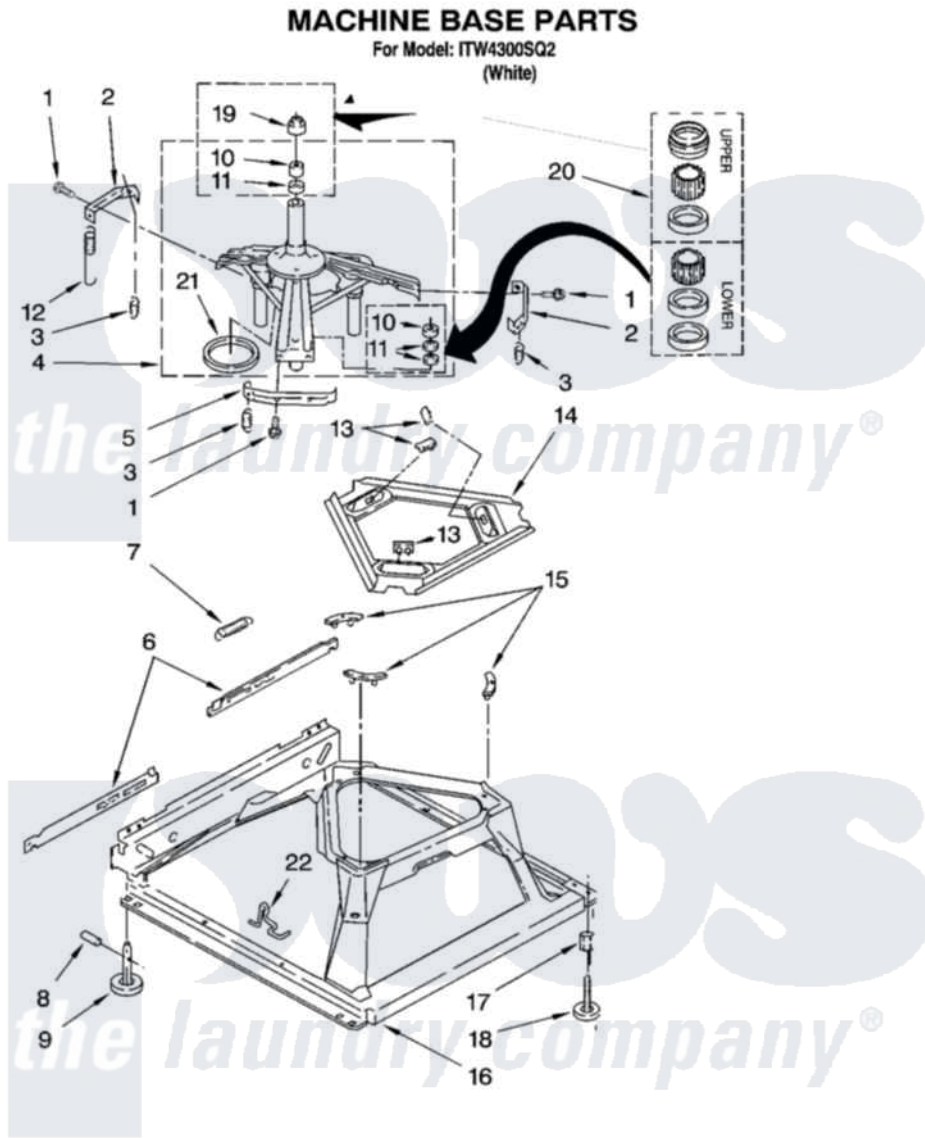

Whirlpool ITW4300SQ2 05 - MACHINE BASE PARTS

Whirlpool Residential Whirlpool ITW4300SQ2 Washer Parts Parts Diagram 05 - MACHINE BASE PARTS
[Click on the part number to view part](#)

Item	Original Part Number	Replaced By	Status	Part Description
1	3400076			Screw, Bracket Mounting
2	64067			Bracket, Spring Outer
3	63907			Spring, Suspension
4	8575214	280184		Support
5	64065			Bracket, Spring Outer
6	63466			Link, Leveling Mechanism
7	62597	8316845		Spring
8	62837			Pin, Knurled
9	62596	285244		Feet-Leveling
10	8546455			Bearing, Centerpost
11	357409	359449		Seal, Agitator Shaft
12	8534035	285901		Spring
13	62568	285219		Pad
14	3946509			Plate, Suspension
15	3363660	285744		Pad
16	3946512	285771		Base

17	3359452	Nut, Lock
18	W10001130	Foot, Leveling
19	8577376	Seal, Centerpost
20	285203	Centerpost Bearing Kit
21	63134	Ring, Sound Deadening
22	W10145155	Retainer, Suspension Spring