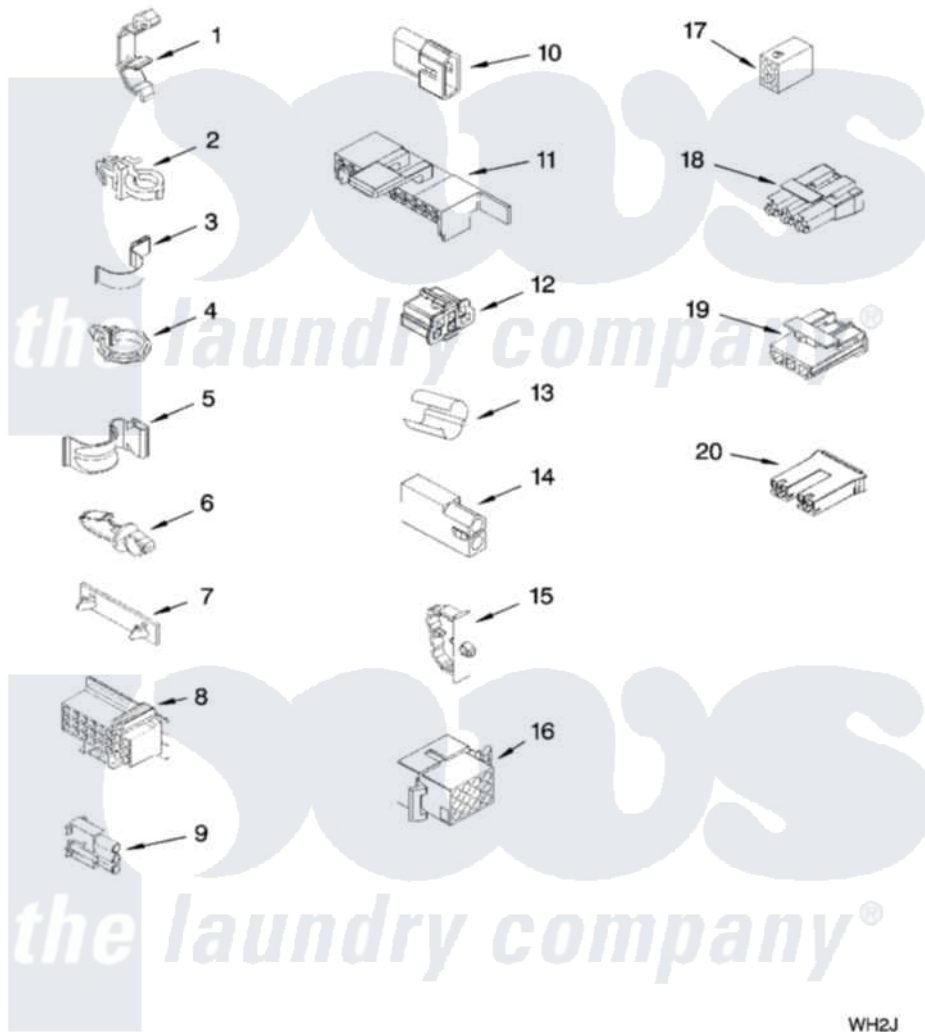

# Whirlpool ITW4300SQ2 06 - WIRING HARNESS PARTS

## WIRING HARNESS PARTS

For Model: ITW4300SQ2  
(White)

W10239482

9

WH2J

Whirlpool [Residential Whirlpool ITW4300SQ2 Washer Parts](#) Parts Diagram 06 - WIRING HARNESS PARTS  
Click on the part number to view part

Item	Original Part Number	Replaced By	Status	Part Description
1	<a href="#">3349557</a>			Retainer, Harness
2	388498		Not Available	Clip, Harness
3	3347812	<a href="#">8528351</a>		Clip
4	3352501	<a href="#">8559320</a>		Restraint, Hose
5	<a href="#">90016</a>			Clip, Pressure Switch Hose
6	3390496	<a href="#">8281256</a>		Clip, Harness
7	<a href="#">389379</a>			Retainer, Side To Feature Panel
8	<a href="#">3948614</a>			Disconnect Block
"	<a href="#">352089</a>			Timer, Block Disconnect
9	<a href="#">62889</a>			Receptacle, Terminal
10	<a href="#">353424</a>			Plug, Terminal
11	<a href="#">62505</a>			Block, Disconnect
12	<a href="#">3347243</a>			Block, Disconnect
13	<a href="#">63523</a>			Harness, Protector
14	<a href="#">717252</a>			Receptacle, Terminal
15	<a href="#">3352944</a>			Clip, Harness

16	3390423		Not Available	Block, Disconnect (12-Way) (Timer) (Use Term. 94613)
17	3347730		Not Available	Receptacle, (6-Way) (Use Term. 94613)
18	3948617	<a href="#">2172937</a>		Connector
19	<a href="#">3360056</a>			Connector
20	<a href="#">3354925</a>			Block, Connector
"	<a href="#">3354926</a>			Block, Connector