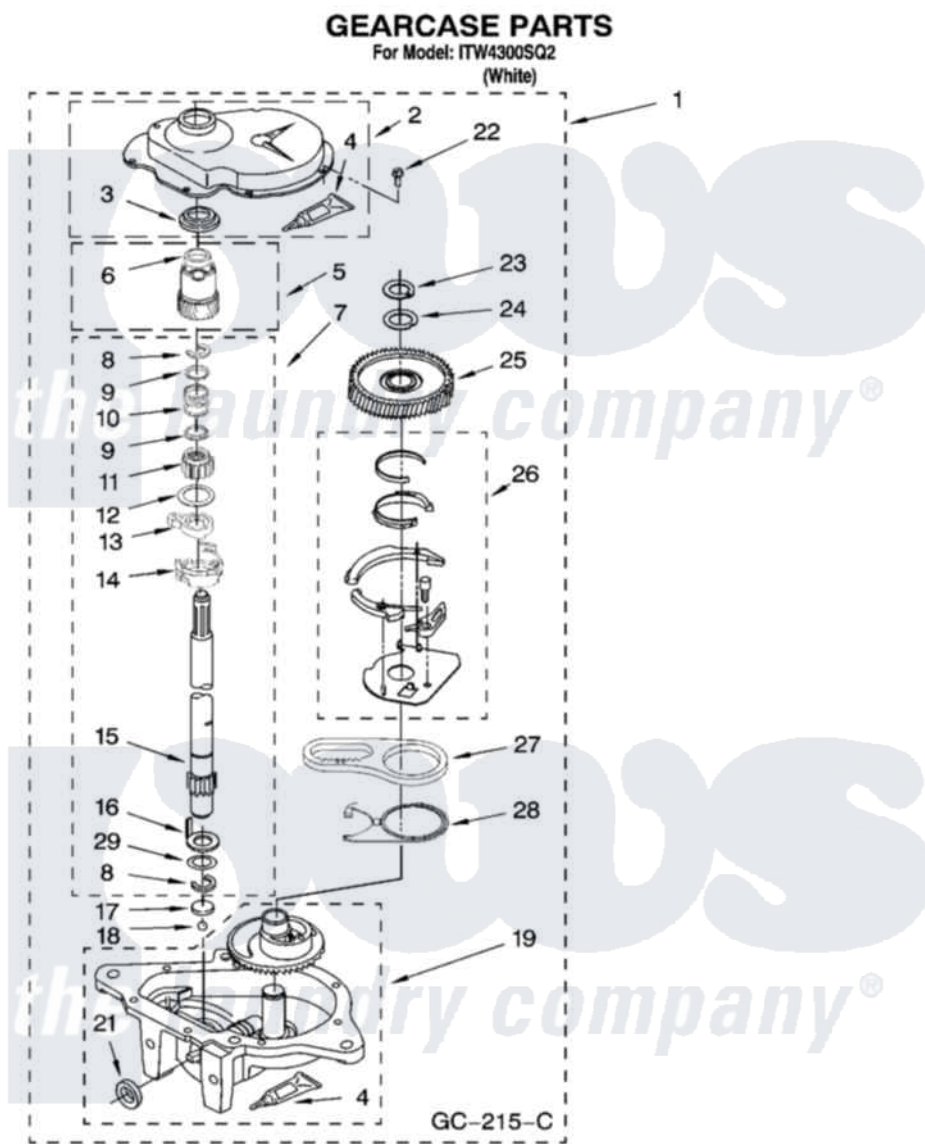

Whirlpool ITW4300SQ2 08 - GEARCASE PARTS, OPTIONAL PARTS (NOT INCLUDED)

12

W10239482

Whirlpool Residential Whirlpool ITW4300SQ2 Washer Parts Parts Diagram 08 - GEARCASE PARTS, OPTIONAL PARTS (NOT INCLUDED)

Click on the part number to view part

Item	Original Part Number	Replaced By	Status	Part Description
1	3360630	3360629		Gearcase
2	285202			Cover, Gearcase
3	3349985			Seal, Gearcase Cover
4	285195			Sealer Sealer, Gasket
5	63320	285362		Gear and Pinion
6	356427			Seal, Spin Pinion
7	389387			Shaft, Agitator
8	90369		Not Available	Ring, Retaining (2)
9	62677			Retainer, Spring
10	62676			Spring, Agitator
11	63273	285509		Shaft, Agitator
12	62619			Washer, Agitator Gear
13	62580	285206		Cam-Agitator
14	62581	285206		Cam-Agitator
15	285509			Shaft, Agitator