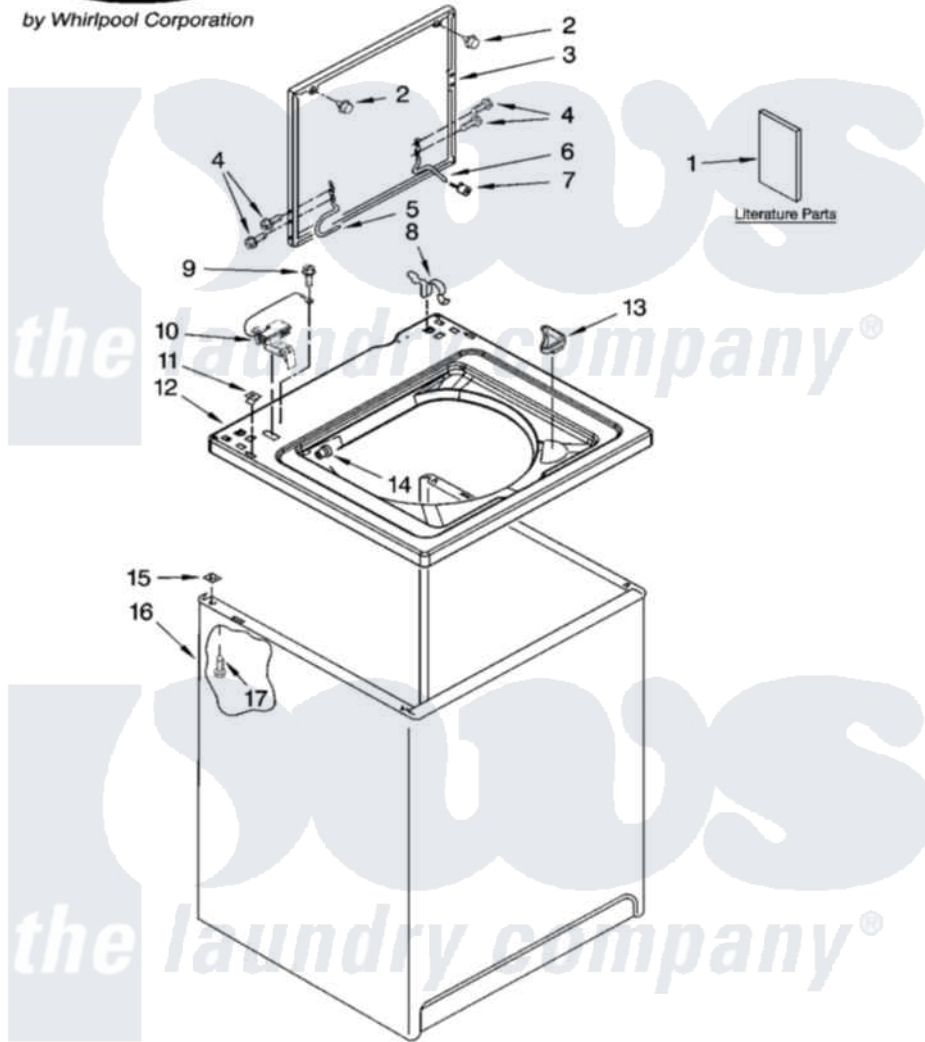

# Whirlpool ITW4300SQ3 01 - TOP AND CABINET PARTS

## TOP AND CABINET PARTS

For Model: ITW4300SQ3  
(White)

AUTOMATIC  
WASHER

11-08 Litho in U.S.A. (drd) (eeb)

1

Part No. W10243098 Rev. A

[Whirlpool Residential Whirlpool ITW4300SQ3 Washer Parts](#) Parts Diagram 01 - TOP AND CABINET PARTS  
Click on the part number to view part

Item	Original Part Number	Replaced By	Status	Part Description
1	W10200331		Not Available	Installation Instructions (English/French)
"	W10200662		Not Available	Installation Instructions (Spanish)
"	3957879		Not Available	Feature Sheet
"	W10200842		Not Available	Use & Care Guide
"	W10062880		Not Available	Energy Guide
"	W10199994		Not Available	Wiring Diagram
2	<a href="#">9724509</a>			Bumper, Lid
3	8541774	<a href="#">W10193857</a>		Lid
4	W10119872	<a href="#">W10119828</a>		Screw, Lid Hinge Mounting
5	<a href="#">8318088</a>			Hinge, Lid
6	<a href="#">54583</a>			Hinge, Lid
7	<a href="#">19119</a>			Bumper, Lid Hinge
8	<a href="#">62780</a>			Clip, Top And Cabinet And Rear Panel
9	<a href="#">3351614</a>			Screw, Gearcase Cover Mounting

10	<a href="#">8318084</a>	Switch, Lid
11	<a href="#">357213</a>	Nut, Push-In
12	<a href="#">8318064</a>	Top
13	<a href="#">3362952</a>	Dispenser, Bleach
14	<a href="#">21258</a>	Bearing, Lid Hinge
15	62750	Spacer, Cabinet To Top (4)
16	<a href="#">63424</a>	Cabinet
17	<a href="#">3390631</a>	Screw, 10-16 X 3/8