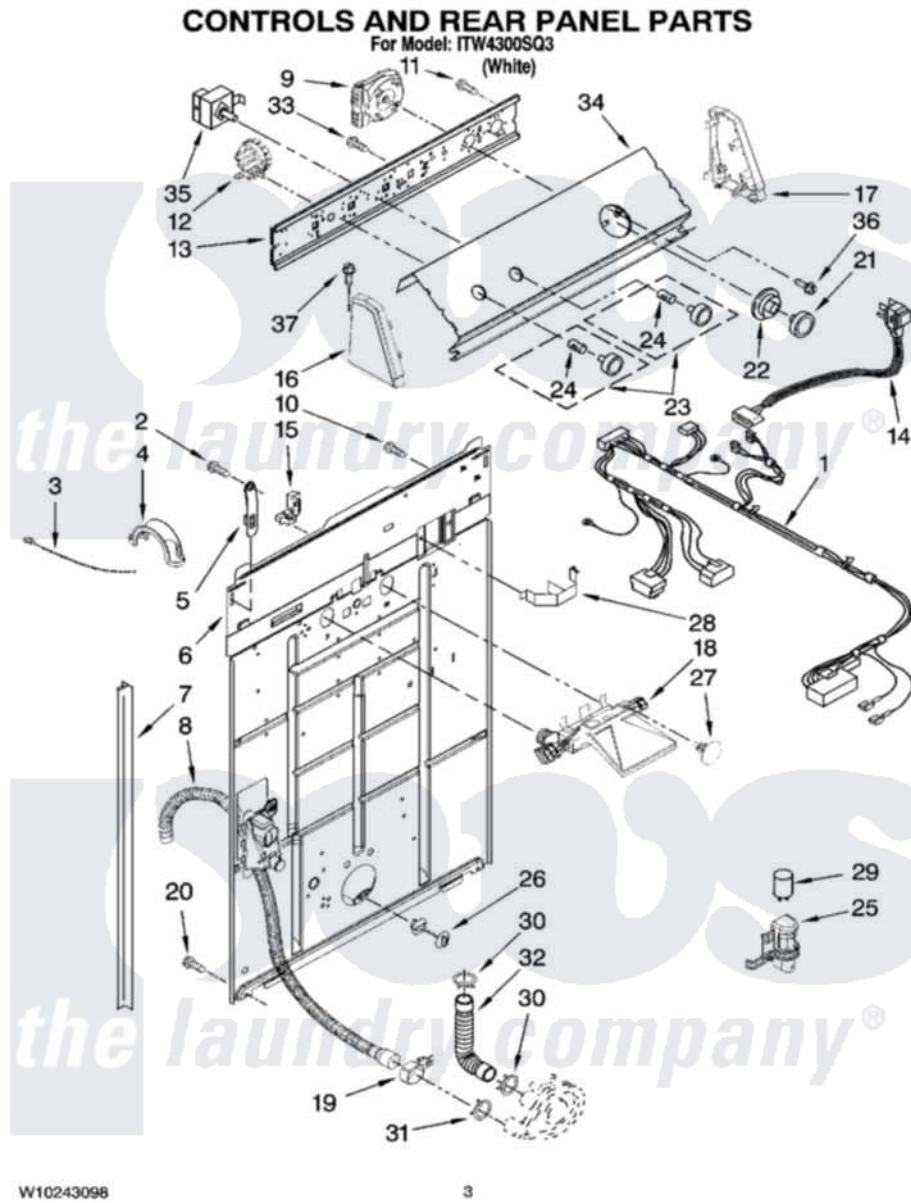

Whirlpool ITW4300SQ3 02 - CONTROLS AND REAR PANEL PARTS

Whirlpool Residential Whirlpool ITW4300SQ3 Washer Parts Parts Diagram 02 - CONTROLS AND REAR PANEL PARTS
Click on the part number to view part

Item	Original Part Number	Replaced By	Status	Part Description
1	W10211259			Harness, Wiring
2	9740848			Screw, Mixing Valve Mounting
3	3347868	W10339879		Tie, Cable
4	8577378			U-Bend, Drain Hose
5	8568314			Strap, Console
6	W10194450			Panel, Rear
7	62747			Pad, Rear Panel
8	W10189267			Drain Hose Assembly
9	W10199989			Timer, Control
10	3351614			Screw, Gearcase Cover Mounting
11	90767			Screw, 8A X 3/8 HeX Washer Head Tapping
12	8577845	W10339334		Switch-WL
13	3948608			Bracket, Control
14	8578842	285800		Cord-Power
15	3952821	285777		Relief-Str

16	8274437	279960	Endcap
17	8274434	279960	Endcap
18	W10140917		Valve, Water Inlet W/Bi-Metal And Vacuum Break
19	8541668		Clamp, Hose
20	62863	3390631	Screw, 10-16 X 3/8
21	8538949		Knob, Timer
22	8538955		Dial, Timer
23	8538957		Knob, Control
24	8536939		Clip, Knob
25	8318046		Clip, Capacitor
26	8519200		Support, Rear Panel
27	W10000080	8282566	Clip, Pine Tree
28	8055003		Clip, Harness And Pressure Switch
29	8572717		Capacitor, Motor Start
30	3363366	616099	Clamp
31	8317496	285655	Clamp, Hose
32	3951449	285871	Hose
33	3400073		Screw, Ground
34	W10200860		Panel, Console
35	8578337		Switch, Water Temperature
36	3400818		Screw, Timer Mounting
37	388326		Screw, 8-18 X 1.25