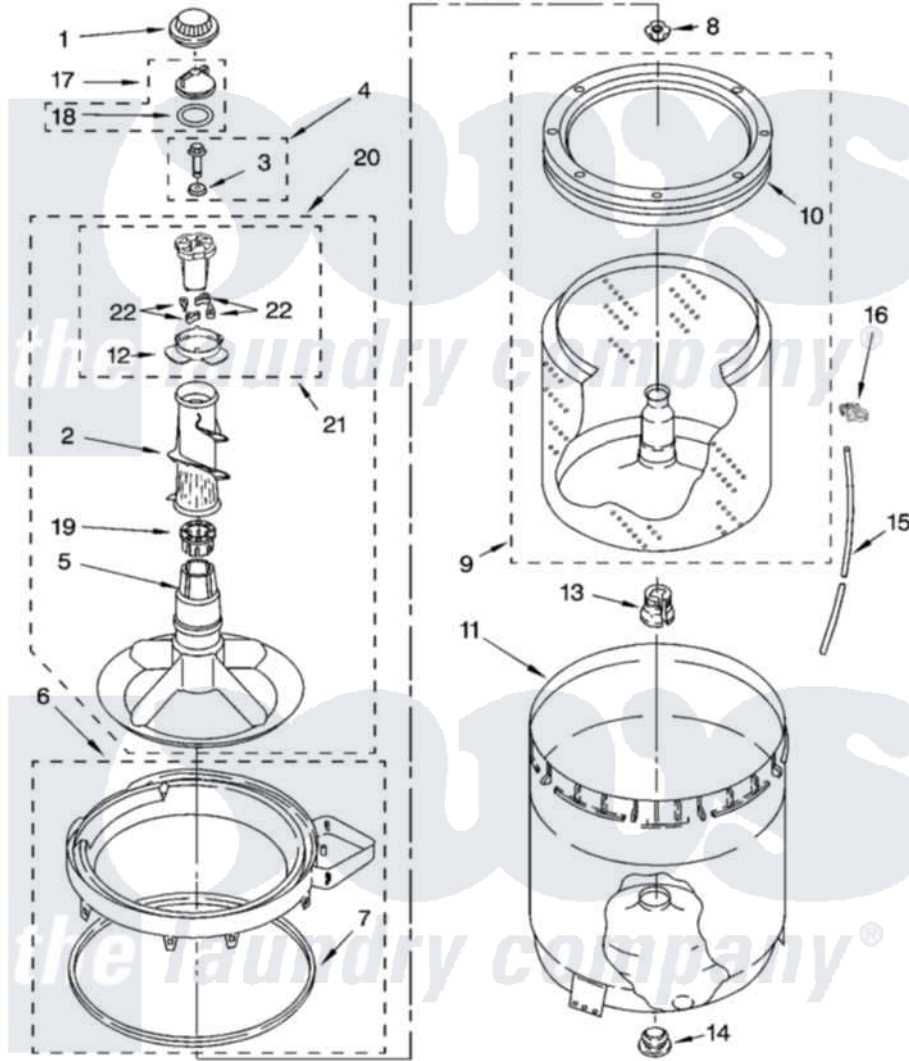

# Whirlpool ITW4300SQ3 03 - AGITATOR, BASKET AND TUB PARTS

## AGITATOR, BASKET AND TUB PARTS

For Model: ITW4300SQ3

(White)

W10243098

5

Whirlpool Residential Whirlpool ITW4300SQ3 Washer Parts Parts Diagram 03 - AGITATOR, BASKET AND TUB PARTS

[Click on the part number to view part](#)

Item	Original Part Number	Replaced By	Status	Part Description
1	<a href="#">3355758</a>			Cap, Agitator
2	<a href="#">3348752</a>			Mover, Clothes
3	<a href="#">3949550</a>			Washer
4	<a href="#">358237</a>			Screw And Washer
5	<a href="#">3347288</a>			Agitator
6	8528150	<a href="#">W10445870</a>		Ring-Tub
7	<a href="#">3976308</a>			Gasket, Tub Ring
8	<a href="#">21366</a>			Nut, Spanner
9	8526017	<a href="#">W10389329</a>		Clothes Container, Assembly
10	<a href="#">387240</a>			Ring, Balance
11	<a href="#">63849</a>			Strain Relief, Power Cord
12	<a href="#">3363661</a>			Bearing, Driven Cam
13	<a href="#">389140</a>			Tub Block, Basket Drive
14	<a href="#">383727</a>			Gasket, Centerpodt
15	3347780	<a href="#">353244</a>		Hose, Pressure Switch
16	<a href="#">2219077</a>			Clip, Pressure Switch Hose