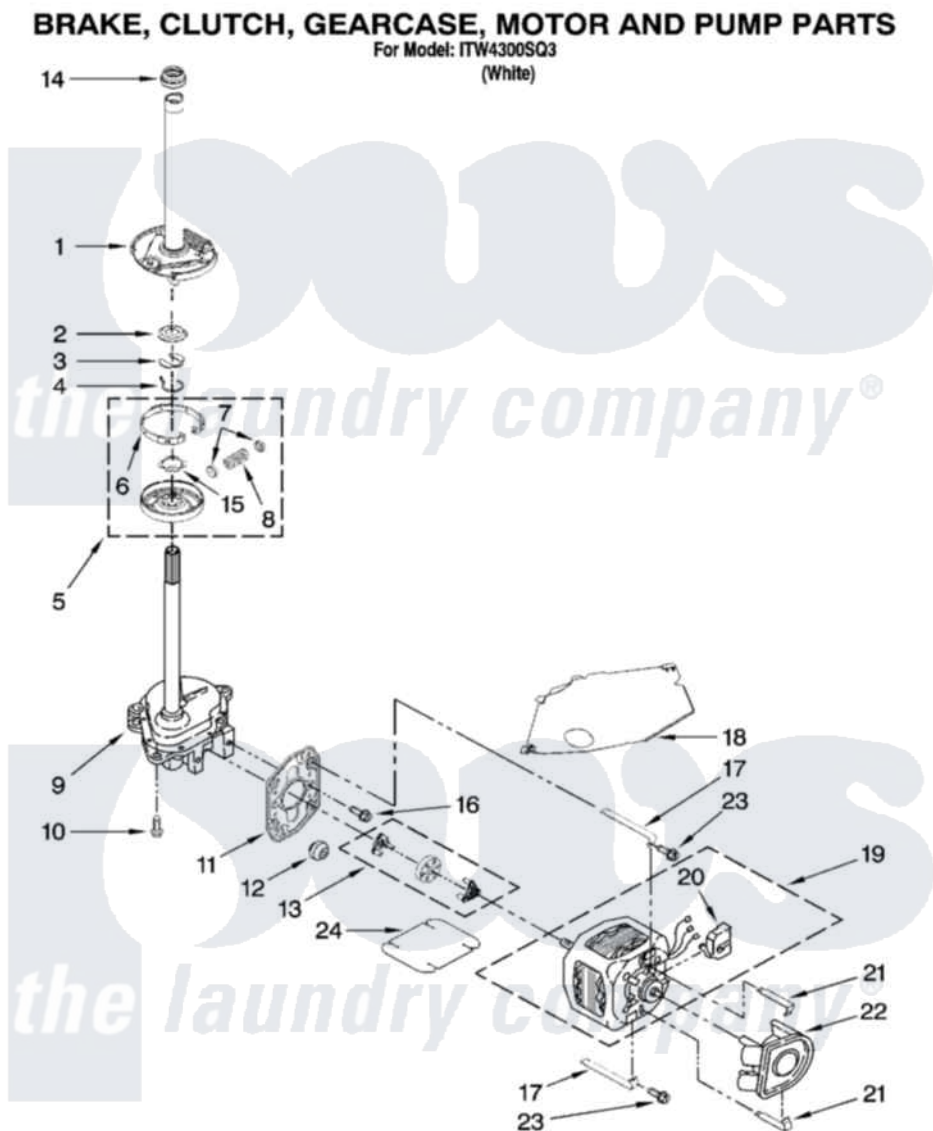

Whirlpool ITW4300SQ3 04 - BRAKE, CLUTCH, GEARCASE, MOTOR AND PUMP PARTS

W10243098

7

Whirlpool [Residential Whirlpool ITW4300SQ3 Washer Parts](#) Parts Diagram 04 - BRAKE, CLUTCH, GEARCASE, MOTOR AND PUMP PARTS
Click on the part number to view part

Item	Original Part Number	Replaced By	Status	Part Description
1	388952	285792		Basketdrive
2	63292			Washer, Spin Tube Thrust
3	62697	W10080230		Ring, Spin Tube Support
4	63283	285353		Ring
5	3951311	285785		Clutch
6	3951308	285790		Lining
7	62646			Cap, Clutch Spring
8	3946792			Spring And Damper Assembly
9	3360630	3360629		Gearcase
10	3357334	3400516		Screw Anti-Rattle
11	62611			Plate, Motor Mount To Gearcase
12	62691			Grommet, Motor
13	3364003	285753A		Coupling
14	8577374			Seal, Centerpost

15	3355454		Clip, Main Drive
16	3400516		Screw Anti-Rattle
17	W10086010		Retainer, Motor
18	3362089		Shield, Tub To Motor
19	8528158	661600	Motor, Main Drive
20	3952056		Switch, Main Drive Motor
21	8546127		Retainer, Pump
22	3363394		Pump
23	3387485	273556	Screw, 10-16 X 5/8
24	3946532		Shield, Motor