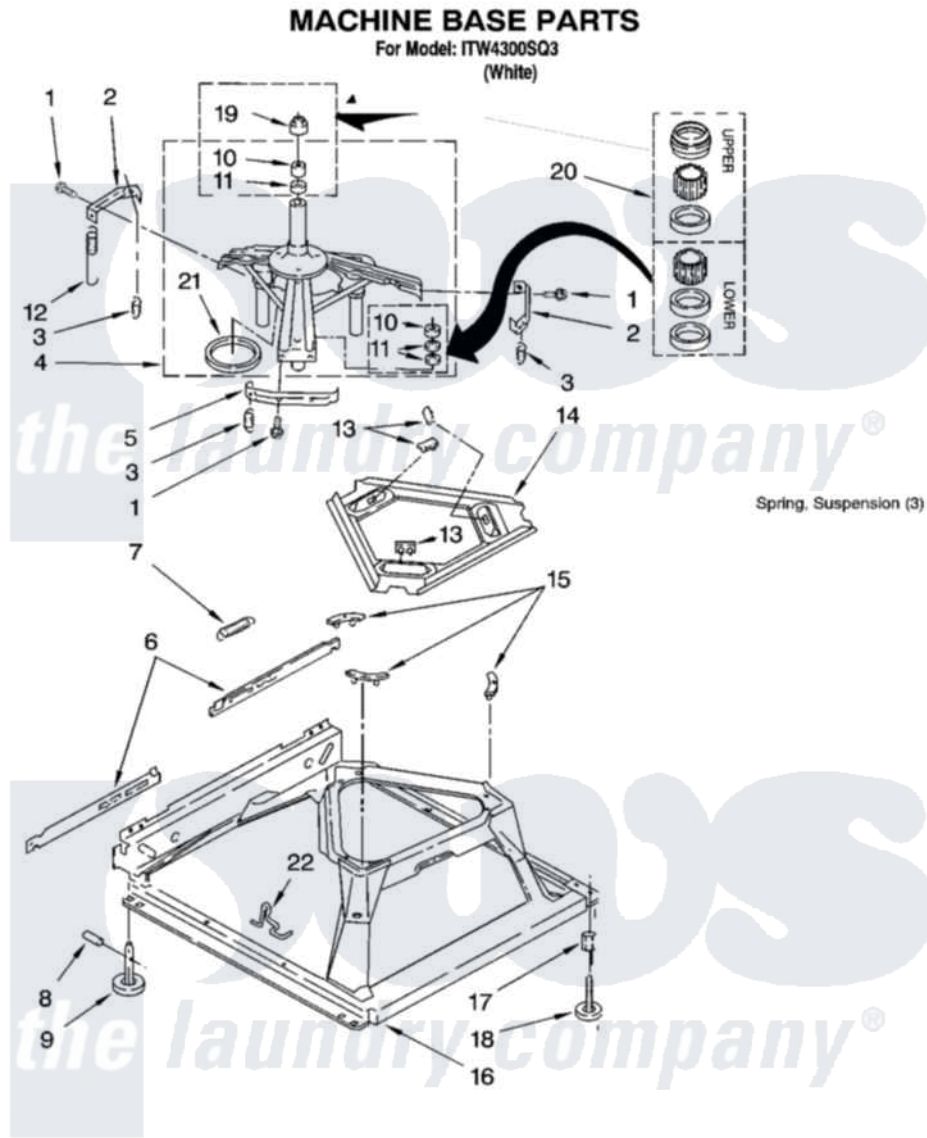

Whirlpool ITW4300SQ3 05 - MACHINE BASE PARTS

8

W10243098

Whirlpool [Residential Whirlpool ITW4300SQ3 Washer Parts](#) Parts Diagram 05 - MACHINE BASE PARTS
Click on the part number to view part

Item	Original Part Number	Replaced By	Status	Part Description
1	3400076			Screw, Bracket Mounting
2	64067			Bracket, Spring Outer
3	63907			Spring, Suspension
4	8575214	280184		Support
5	64065			Bracket, Spring Outer
6	63466			Link, Leveling Mechanism
7	62597	8316845		Spring
8	62837			Pin, Knurled
9	62596	285244		Feet-Leveling
10	8546455			Bearing, Centerpost
11	357409	359449		Seal, Agitator Shaft
12	8534035	285901		Spring
13	62568	285219		Pad
14	3946509			Plate, Suspension
15	3363660	285744		Pad
16	3946512	285771		Base

17	3359452	Nut, Lock
18	W10001130	Foot, Leveling
19	8577376	Seal, Centerpost
20	285203	Centerpost Bearing Kit
21	63134	Ring, Sound Deadening
22	W10145155	Retainer, Suspension Spring