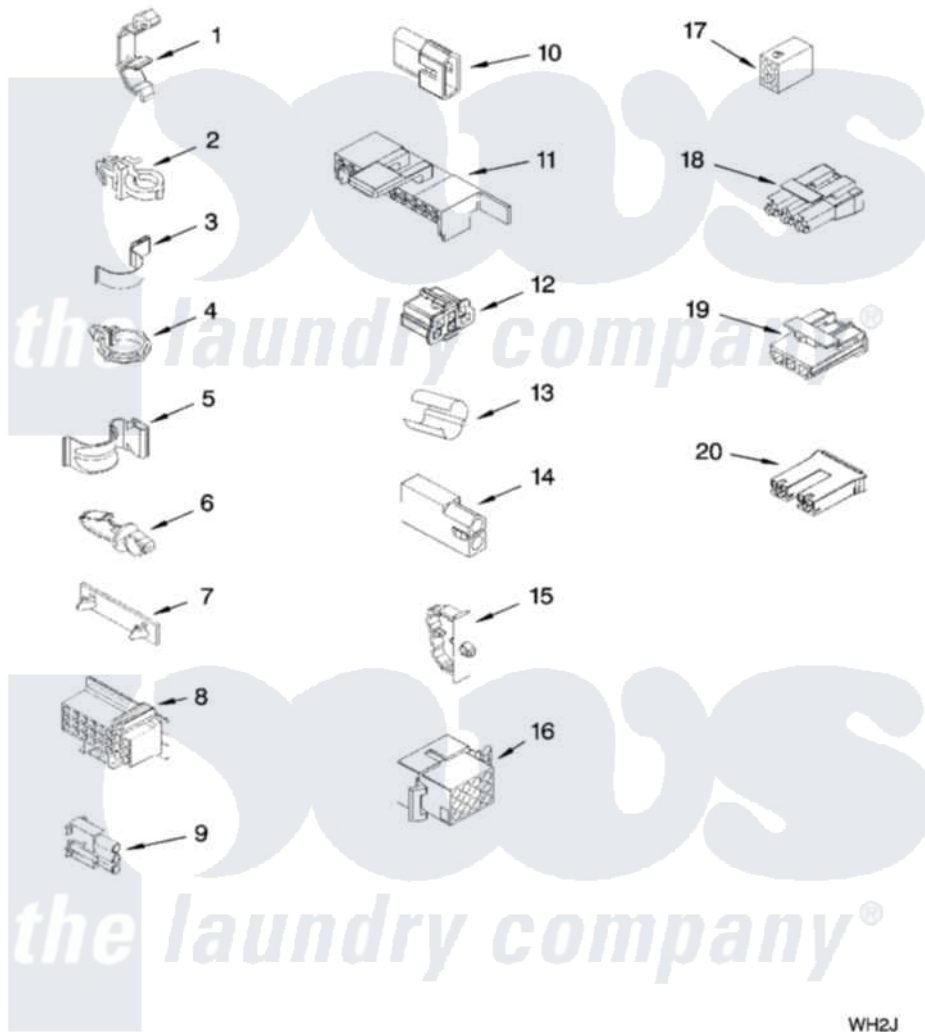

Whirlpool ITW4300SQ3 06 - WIRING HARNESS PARTS

WIRING HARNESS PARTS

For Model: ITW4300SQ3
(White)

W10243098

9

Whirlpool [Residential Whirlpool ITW4300SQ3 Washer Parts](#) Parts Diagram 06 - WIRING HARNESS PARTS
Click on the part number to view part

Item	Original Part Number	Replaced By	Status	Part Description
1	3349557			Retainer, Harness
2	388498		Not Available	Clip, Harness
3	3347812	8528351		Clip
4	3352501	8559320		Restraint, Hose
5	90016			Clip, Pressure Switch Hose
6	3390496	8281256		Clip, Harness
7	389379			Retainer, Side To Feature Panel
8	3948614			Disconnect Block
"	352089			Timer, Block Disconnect
9	62889			Receptacle, Terminal
10	353424			Plug, Terminal
11	62505			Block, Disconnect
12	3347243			Block, Disconnect
13	63523			Harness, Protector
14	717252			Receptacle, Terminal
15	3352944			Clip, Harness

16	3390423		Not Available	Block, Disconnect (12-Way) (Timer) (Use Term. 94613)
17	3347730		Not Available	Receptacle, (6-Way) (Use Term. 94613)
18	3948617	2172937		Connector
19	3360056			Connector
20	3354925			Block, Connector
"	3354926			Block, Connector