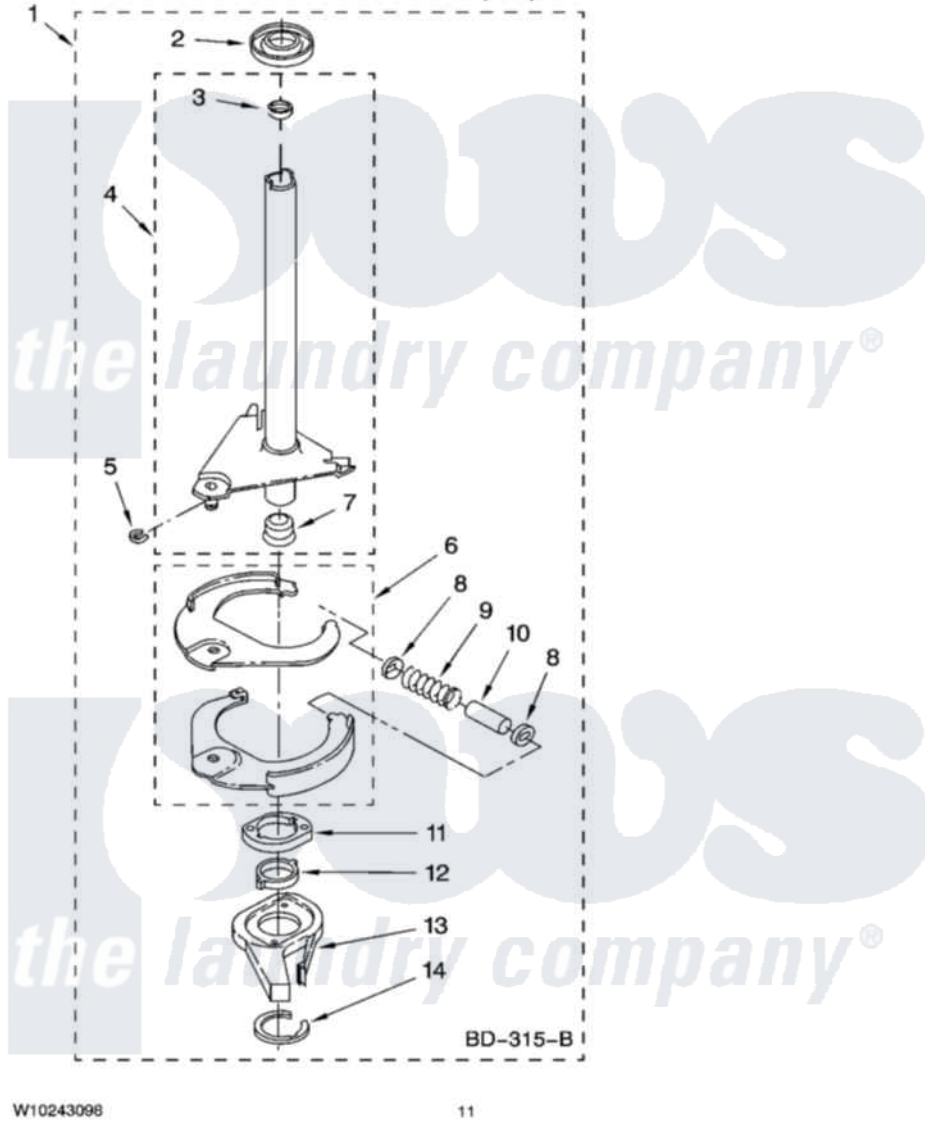

# Whirlpool ITW4300SQ3 07 - BRAKE AND DRIVE TUBE PARTS

## BRAKE AND DRIVE TUBE PARTS

For Model: ITW4300SQ3  
(White)

W10243098

11

Whirlpool Residential Whirlpool ITW4300SQ3 Washer Parts Parts Diagram 07 - BRAKE AND DRIVE TUBE PARTS  
Click on the part number to view part

Item	Original Part Number	Replaced By	Status	Part Description
1	388952	<a href="#">285792</a>		Basketdrive
2	<a href="#">62658</a>			Ring, Thrust
3	<a href="#">356427</a>			Seal, Spin Pinion
4	64027	<a href="#">64208</a>		Tube-Spin
5	64035	<a href="#">W10083190</a>		Ring, Retaining
6	64232	<a href="#">285438</a>		Shoe-Brake
7	62703	<a href="#">8546462</a>		"T" Bearing, Spin Tube
8	3353956	<a href="#">285658</a>		Sleeve
9	387806		Not Available	Spring, Brake
10	3355360	<a href="#">285658</a>		Sleeve
11	661516	<a href="#">8546461</a>		Cam, Brake Release
12	<a href="#">63022</a>			Sleeve, Cam
13	64194	<a href="#">285790</a>		Lining
14	90368	<a href="#">W10083200</a>		Ring, Retaining
	BLANK		Not Available	Following Parts Not Illustrated
"	<a href="#">285208</a>			Lubricant