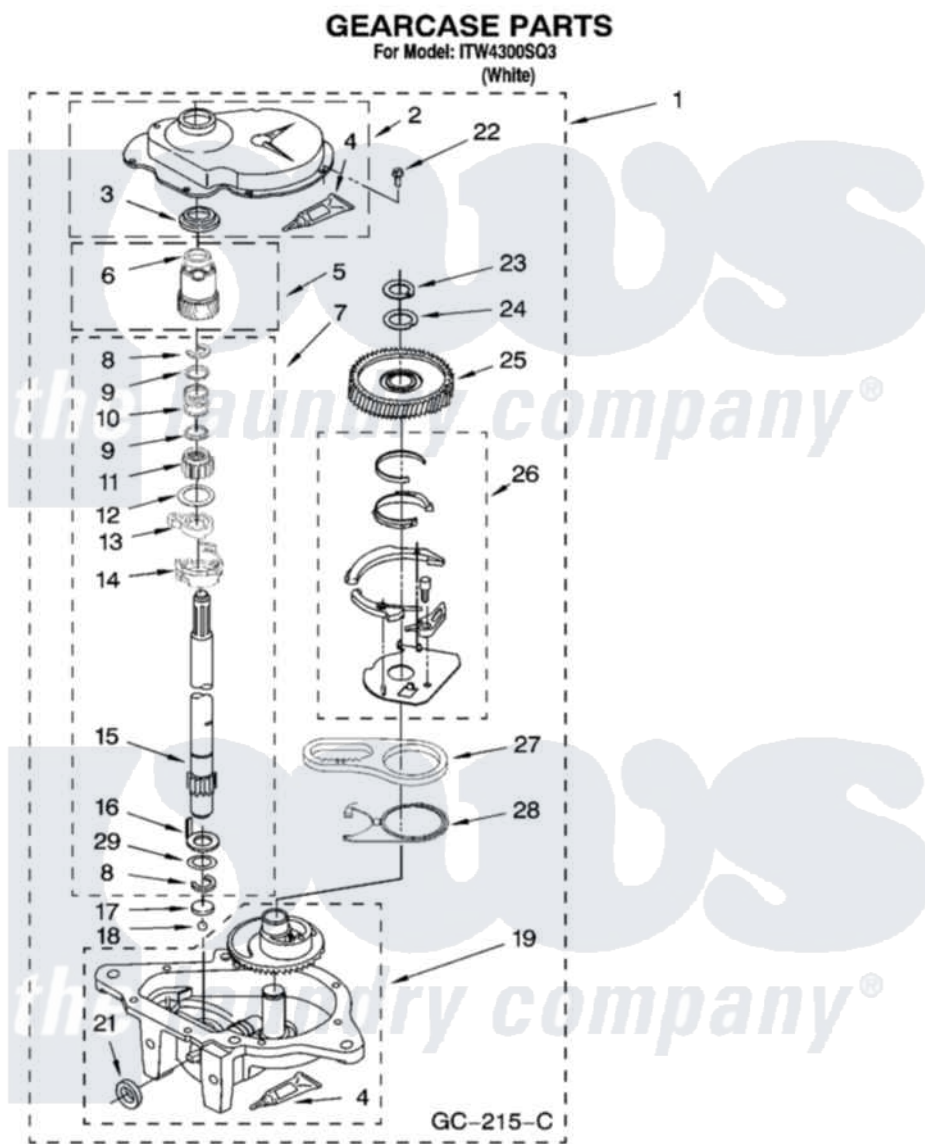

Whirlpool ITW4300SQ3 08 - GEARCASE PARTS, OPTIONAL PARTS (NOT INCLUDED)

12

W10243098

Whirlpool Residential Whirlpool ITW4300SQ3 Washer Parts Parts Diagram 08 - GEARCASE PARTS, OPTIONAL PARTS (NOT INCLUDED)

Click on the part number to view part

Item	Original Part Number	Replaced By	Status	Part Description
1	3360630	3360629		Gearcase
2	285202			Cover, Gearcase
3	3349985			Seal, Gearcase Cover
4	285195			Sealer Sealer, Gasket
5	63320	285362		Gear and Pinion
6	356427			Seal, Spin Pinion
7	389387			Shaft, Agitator
8	90369		Not Available	Ring, Retaining (2)
9	62677			Retainer, Spring
10	62676			Spring, Agitator
11	63273	285509		Shaft, Agitator
12	62619			Washer, Agitator Gear
13	62580	285206		Cam-Agitator
14	62581	285206		Cam-Agitator
15	285509			Shaft, Agitator