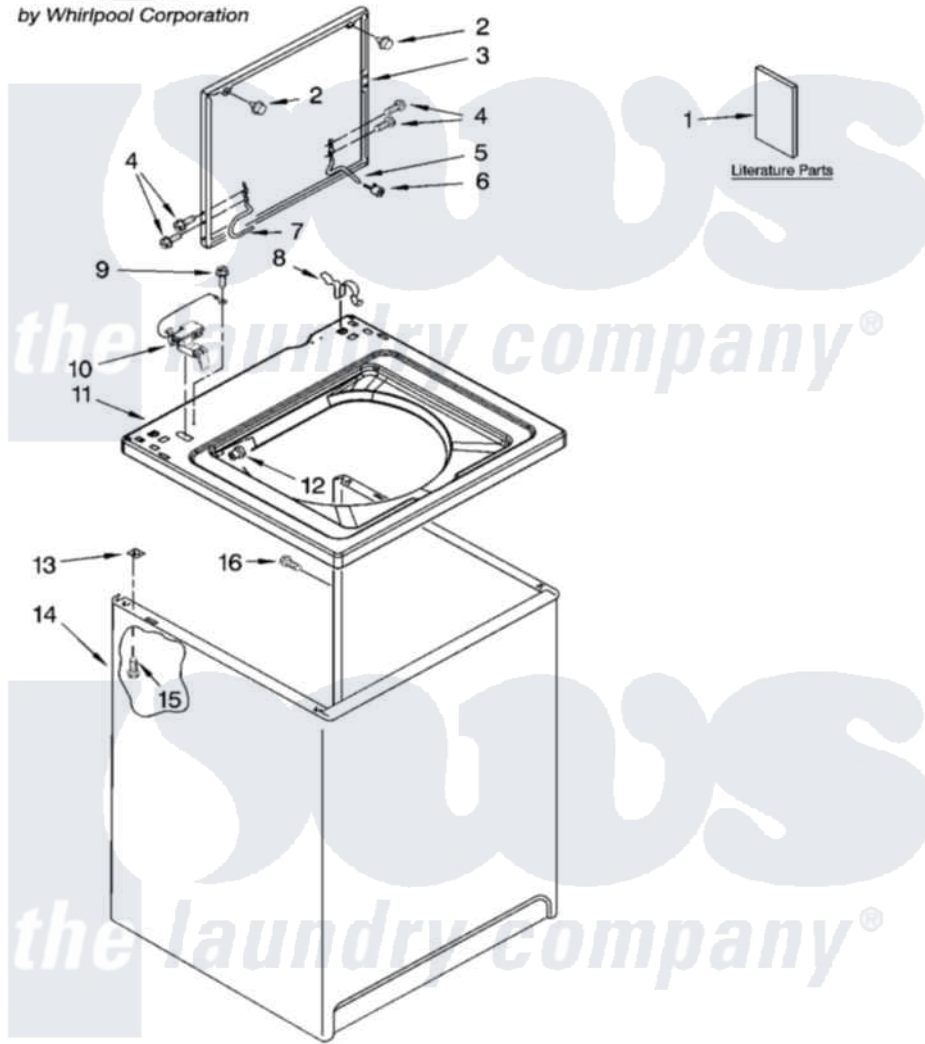

Whirlpool ITW4300TQ0 01 - TOP AND CABINET PARTS

TOP AND CABINET PARTS For Model: ITW4300TQ0 (White)

AUTOMATIC
WASHER

2-07 Litho in U.S.A. (slc)

1

Part No. W10122432 Rev. A

[Whirlpool Residential Whirlpool ITW4300TQ0 Washer Parts](#) Parts Diagram 01 - TOP AND CABINET PARTS
Click on the part number to view part

Item	Original Part Number	Replaced By	Status	Part Description
1	W10044800			Installation Instructions
"	3957879		Not Available	Feature Sheet
"	3955887		Not Available	Use & Care Guide
"	W10092712		Not Available	Energy Guide
"	W10118358		Not Available	Wiring Diagram
2	9724509			Bumper, Lid
3	W10093681	W10193857		Lid
4	3351355	W10119828		Screw, Lid Hinge Mounting
5	54583			Hinge, Lid
6	19119			Bumper, Lid Hinge
7	8318088			Hinge, Lid
8	62780			Clip, Top And Cabinet And Rear Panel
9	3351614			Screw, Gearcase Cover Mounting
10	8318084			Switch, Lid
11	8559484			Top

12	21258	Bearing, Lid Hinge
13	62750	Spacer, Cabinet To Top (4)
14	63424	Cabinet
15	3390631	Screw, 10-16 X 3/8
16	3357011	308685 Side Trim)