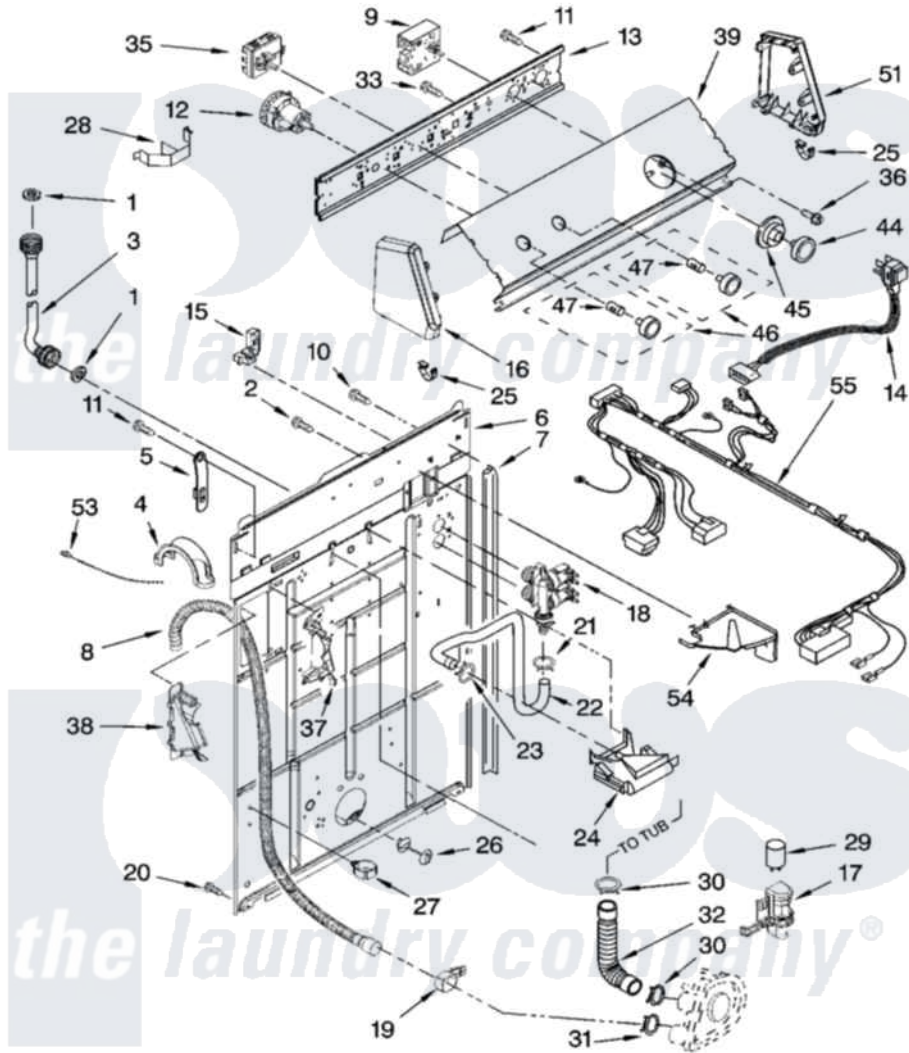

Whirlpool ITW4300TQ0 02 - CONTROLS AND REAR PANEL PARTS

CONTROLS AND REAR PANEL PARTS

For Model: ITW4300TQ0
(White)

W10122432

3

Whirlpool Residential Whirlpool ITW4300TQ0 Washer Parts Parts Diagram 02 - CONTROLS AND REAR PANEL PARTS
Click on the part number to view part

Item	Original Part Number	Replaced By	Status	Part Description
1	3976300	16123		Washer Inlet-Hose Miscellaneous Parts Must be Ordered Separately.
2	9740848			Screw, Mixing Valve Mounting
3	8571377	89503		Hose-Inlet
"	8571378	89503		Hose-Inlet
4	8577378			U-Bend, Drain Hose
5	8568314			Strap, Console
6	8318015			Panel, Rear
7	62747			Pad, Rear Panel
8	8559373	W10096921		Drain Hose Assembly
9	8572976			Timer, Control
10	3351614			Screw, Gearcase Cover Mounting
11	90767			Screw, 8A X 3/8 HeX Washer Head Tapping
12	8577845	W10339334		Switch-WL
13	8579677			Bracket, Control

14	3956162	285800	Cord-Power
15	3952821	285777	Relief-Str
16	8579674	8579686	Endcap
17	8318046		Clip, Capacitor
18	3979347	3979346	Valve, Water Inlet And Thermistor Assembly
19	8541668		Clamp, Hose
20	62863	3390631	Screw, 10-16 X 3/8
21	301958	596669	Clamp, Manifold
22	8317974	8317926	Hose, Vacuum Break
23	370450	596669	Clamp, Manifold
24	387606	3360977	Break-Vac
25	8312709		Clip-Console
26	8519200		Support, Rear Panel
27	8541667		Clamp, Hose
28	8055003		Clip, Harness And Pressure Switch
29	8572717		Capacitor, Motor Start
30	3363366	616099	Clamp
31	8317496	285655	Clamp, Hose
32	3951449	285871	Hose
33	3400073		Screw, Ground
35	W10112532		Switch, Water Temperature
36	3400818		Screw, Timer Mounting
37	8541669		Bucket, Drain Hose
38	8541658		Bucket, Drain Hose
39	W10116376		Panel, Console
44	W10110061		Knob, Timer
45	W10110062		Dial, Timer
46	W10110063		Knob, Control
47	8536939		Clip, Knob
51	8579673	8579685	Endcap
53	3347868	W10339879	Tie, Cable
54	8539874		Shield, Suds
55	W10118361		Harness, Wiring