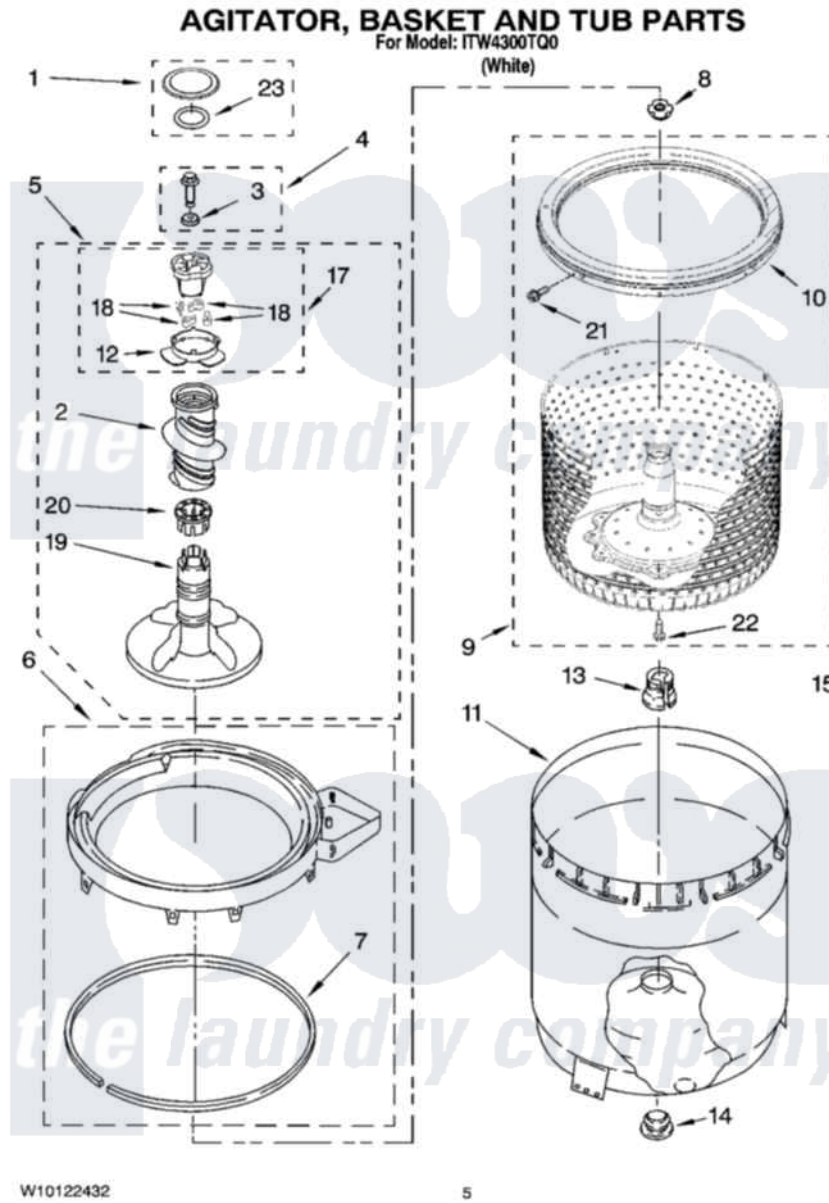

Whirlpool ITW4300TQ0 03 - AGITATOR, BASKET AND TUB PARTS

Whirlpool Residential Whirlpool ITW4300TQ0 Washer Parts Parts Diagram 03 - AGITATOR, BASKET AND TUB PARTS

Click on the part number to view part

Item	Original Part Number	Replaced By	Status	Part Description
1	8565983			Cap And Seal Assembly
2	3360824			Auger, Agitator
3	3949550			Washer
4	358237			Screw And Washer
5	W10093671			Agitator
6	8528150	W10445870		Ring-Tub
7	3976308			Gasket, Tub Ring
8	21366			Nut, Spanner
9	W10042080			Basket And Balance Ring
10	W10042050	W10116946		Balance Ring
11	63849			Strain Relief, Power Cord
12	3363661			Bearing, Driven Cam
13	389140			Tub Block, Basket Drive
14	383727			Gasket, Centerpodt
15	3347780	353244		Hose, Pressure Switch
16	2219077			Clip, Pressure Switch Hose

17	3363662	285748	Cam-Agitator
18	3366877	80040	Dog-Agitator
19	W10093670		Agitator
20	3350389	285587	Washer
21	W10112540		Screw, Balance Ring
22	W10112537		Screw, Adapter Assembly
23	358912		Seal, Agitator Cap