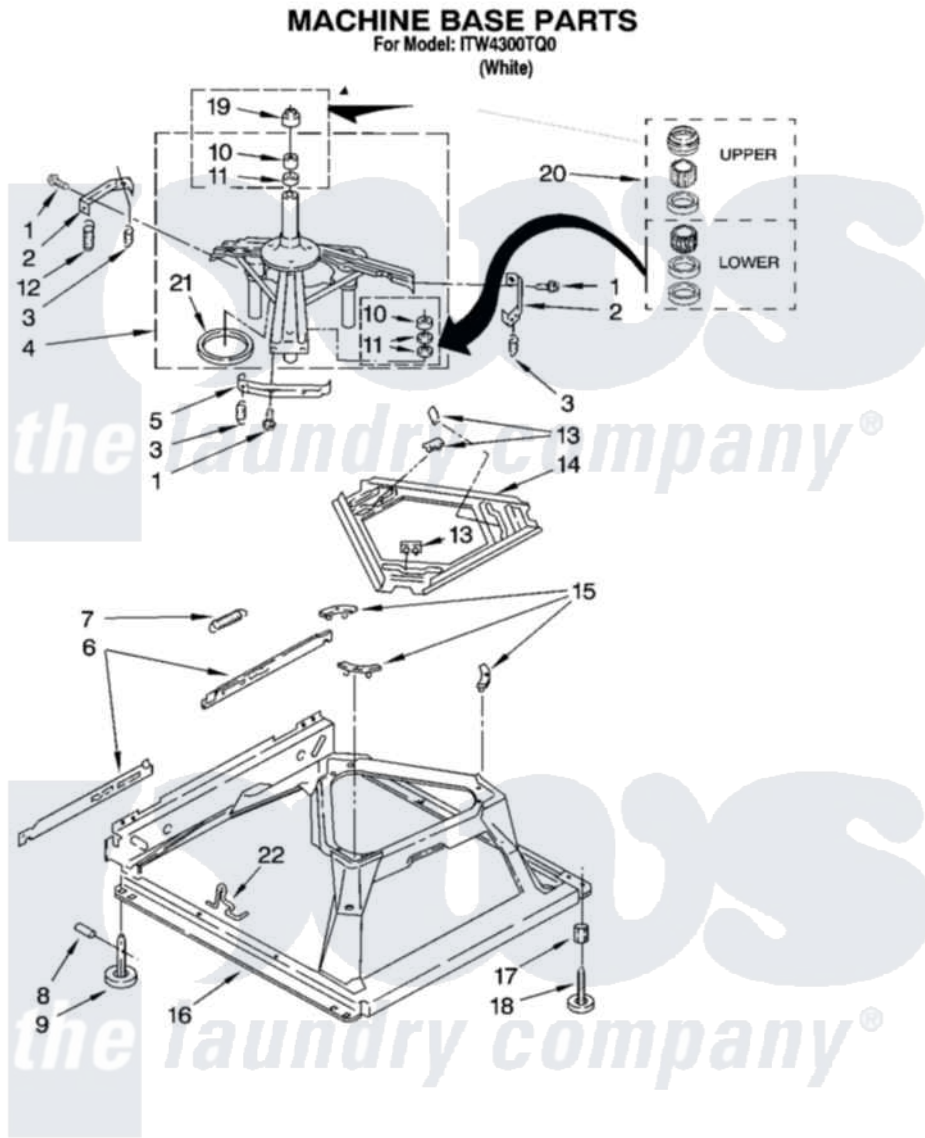

# Whirlpool ITW4300TQ0 05 - MACHINE BASE PARTS

8

W10122432

Whirlpool [Residential Whirlpool ITW4300TQ0 Washer Parts](#) Parts Diagram 05 - MACHINE BASE PARTS  
Click on the part number to view part

Item	Original Part Number	Replaced By	Status	Part Description
1	<a href="#">3400076</a>			Screw, Bracket Mounting
2	<a href="#">64067</a>			Bracket, Spring Outer
3	<a href="#">63907</a>			Spring, Suspension
4	8575214	<a href="#">280184</a>		Support
5	<a href="#">64065</a>			Bracket, Spring Outer
6	<a href="#">63466</a>			Link, Leveling Mechanism
7	62597	<a href="#">8316845</a>		Spring
8	<a href="#">62837</a>			Pin, Knurled
9	62596	<a href="#">285244</a>		Feet-Leveling
10	<a href="#">8546455</a>			Bearing, Centerpost
11	357409	<a href="#">359449</a>		Seal, Agitator Shaft
12	8534035	<a href="#">285901</a>		Spring
13	62568	<a href="#">285219</a>		Pad
14	<a href="#">3946509</a>			Plate, Suspension
15	3363660	<a href="#">285744</a>		Pad
16	3946512	<a href="#">285771</a>		Base

17	<a href="#">3359452</a>	Nut, Lock
18	<a href="#">W10001130</a>	Foot, Leveling
19	<a href="#">8577376</a>	Seal, Centerpost
20	<a href="#">285203</a>	Centerpost Bearing Kit
21	<a href="#">63134</a>	Ring, Sound Deadening
22	63806	<a href="#">W10145155</a> Retainer, Suspension Spring