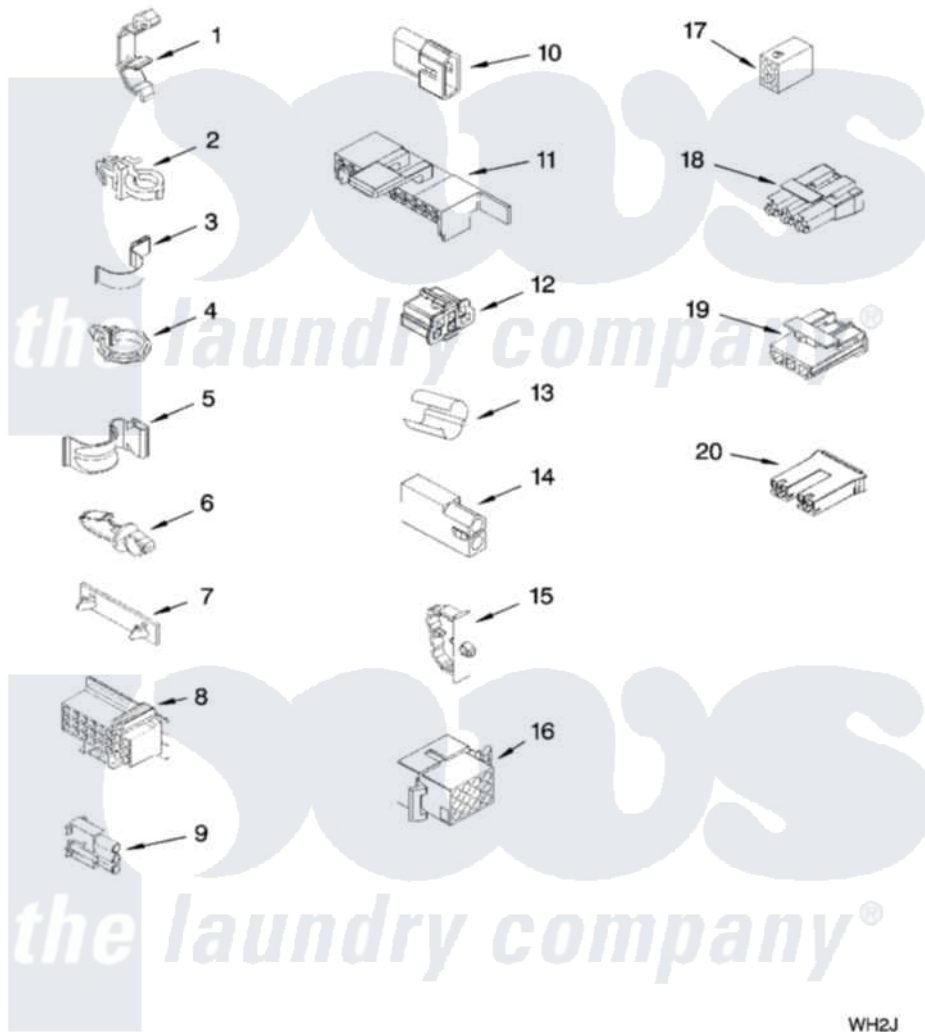

# Whirlpool ITW4300TQ0 06 - WIRING HARNESS PARTS

## WIRING HARNESS PARTS

For Model: ITW4300TQ0  
(White)

W10122432

9

WH2J

Whirlpool [Residential Whirlpool ITW4300TQ0 Washer Parts](#) Parts Diagram 06 - WIRING HARNESS PARTS  
Click on the part number to view part

Item	Original Part Number	Replaced By	Status	Part Description
1	<a href="#">3349557</a>			Retainer, Harness
2	388498		Not Available	Clip, Harness
3	3347812	<a href="#">8528351</a>		Clip
4	3352501	<a href="#">8559320</a>		Restraint, Hose
5	<a href="#">90016</a>			Clip, Pressure Switch Hose
6	3390496	<a href="#">8281256</a>		Clip, Harness
7	<a href="#">389379</a>			Retainer, Side To Feature Panel
8	<a href="#">3948614</a>			Disconnect Block
"	<a href="#">352089</a>			Timer, Block Disconnect
9	<a href="#">62889</a>			Receptacle, Terminal
10	<a href="#">353424</a>			Plug, Terminal
11	<a href="#">62505</a>			Block, Disconnect
12	<a href="#">3347243</a>			Block, Disconnect
13	<a href="#">63523</a>			Harness, Protector
14	<a href="#">717252</a>			Receptacle, Terminal
15	<a href="#">3352944</a>			Clip, Harness

16	3390423		Not Available	Block, Disconnect (12-Way) (Timer) (Use Term. 94613)
17	3347730		Not Available	Receptacle, (6-Way) (Use Term. 94613)
18	3948617	<a href="#">2172937</a>		Connector
19	<a href="#">3360056</a>			Connector
20	<a href="#">3354925</a>			Block, Connector
"	<a href="#">3354926</a>			Block, Connector