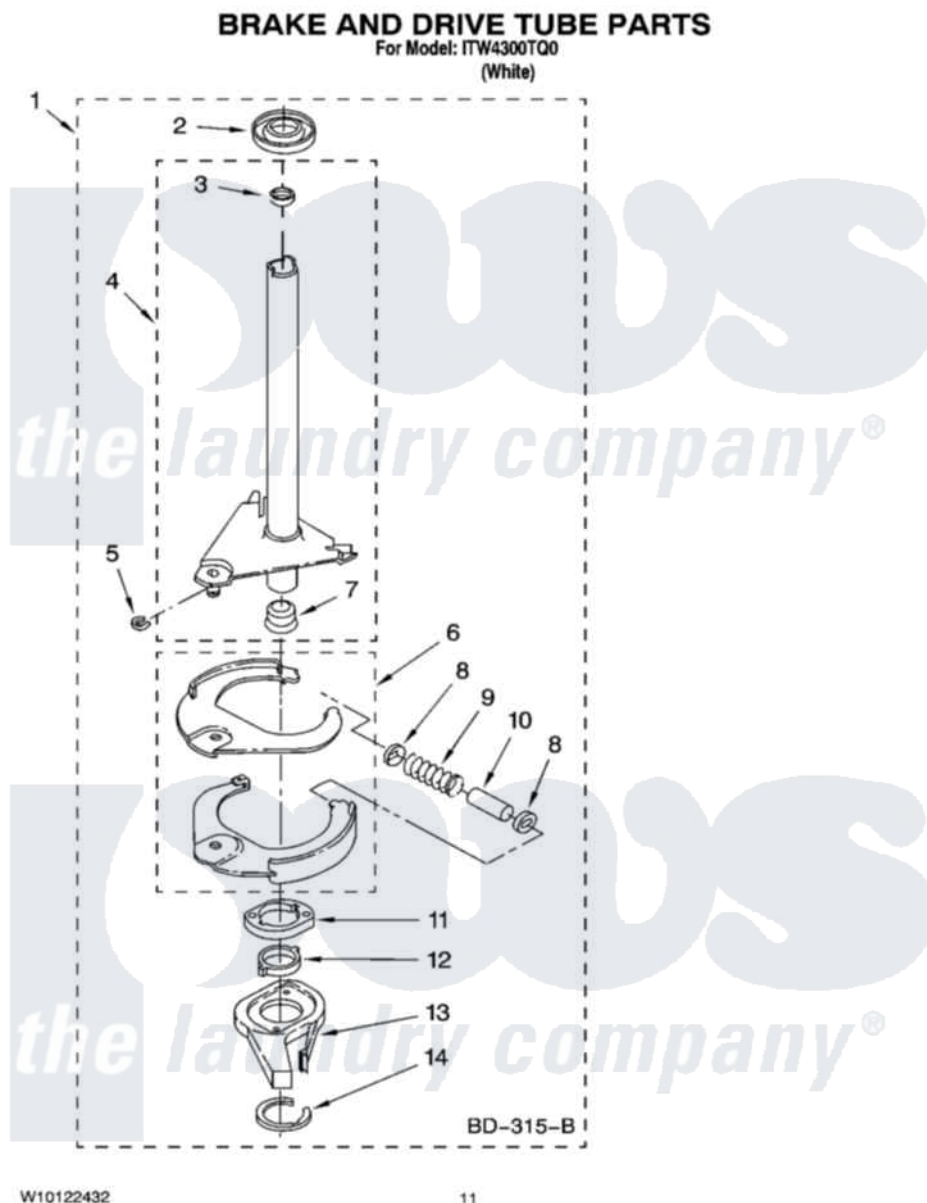

Whirlpool ITW4300TQ0 07 - BRAKE AND DRIVE TUBE PARTS

Whirlpool Residential Whirlpool ITW4300TQ0 Washer Parts Parts Diagram 07 - BRAKE AND DRIVE TUBE PARTS
Click on the part number to view part

Item	Original Part Number	Replaced By	Status	Part Description
1	388952	285792		Basketdrive
2	62658			Ring, Thrust
3	356427			Seal, Spin Pinion
4	64027	64208		Tube-Spin
5	64035	W10083190		Ring, Retaining
6	64232	285438		Shoe-Brake
7	62703	8546462		"T" Bearing, Spin Tube
8	3353956	285658		Sleeve
9	387806		Not Available	Spring, Brake
10	3355360	285658		Sleeve
11	661516	8546461		Cam, Brake Release
12	63022			Sleeve, Cam
13	64194	285790		Lining
14	90368	W10083200		Ring, Retaining
"	BLANK		Not Available	Following Parts Not Illustrated
"	285208			Lubricant