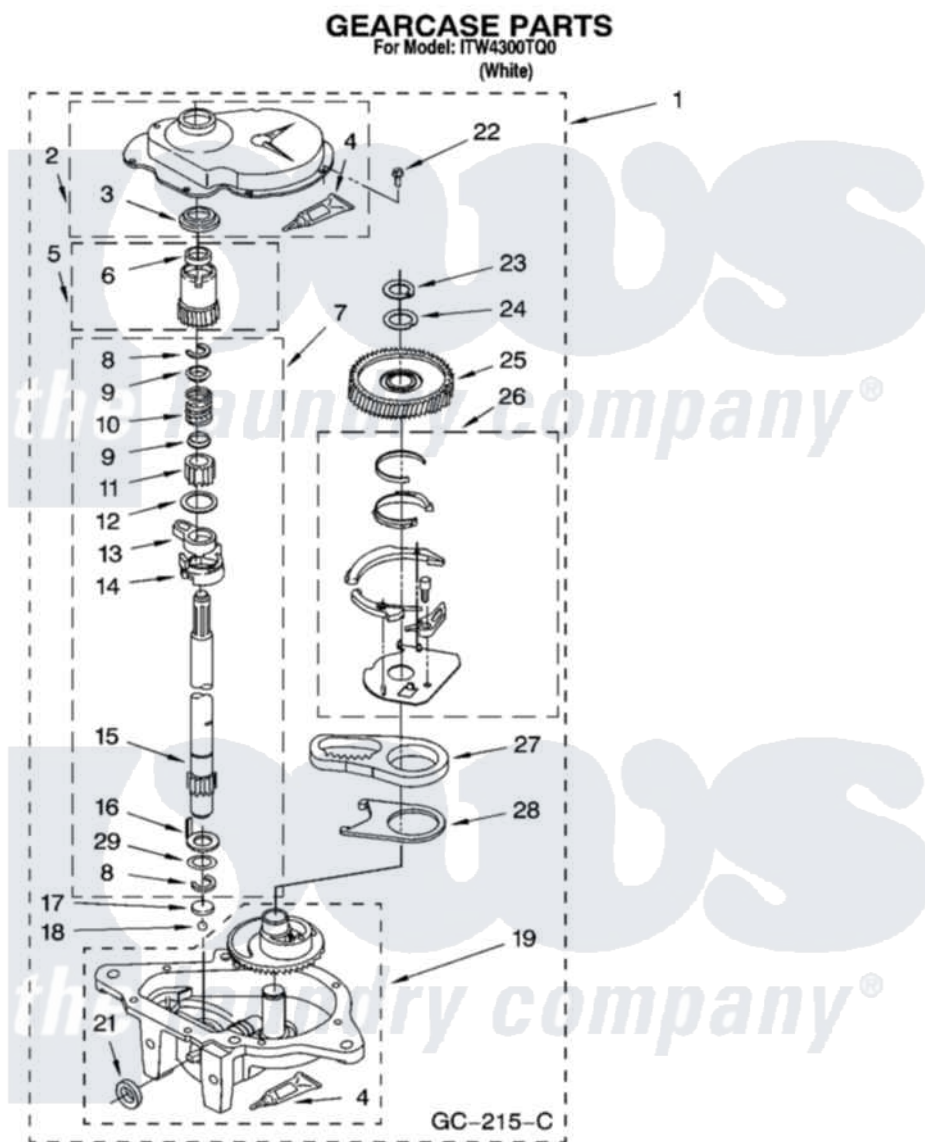

# Whirlpool ITW4300TQ0 08 - GEARCASE PARTS, OPTIONAL PARTS (NOT INCLUDED)

12

W10122432

Whirlpool Residential Whirlpool ITW4300TQ0 Washer Parts Parts Diagram 08 - GEARCASE PARTS, OPTIONAL PARTS (NOT INCLUDED)

Click on the part number to view part

Item	Original Part Number	Replaced By	Status	Part Description
1	3360630	<a href="#">3360629</a>		Gearcase
2	<a href="#">285202</a>			Cover, Gearcase
3	<a href="#">3349985</a>			Seal, Gearcase Cover
4	<a href="#">285195</a>			Sealer Sealer, Gasket
5	63320	<a href="#">285362</a>		Gear and Pinion
6	<a href="#">356427</a>			Seal, Spin Pinion
7	<a href="#">389387</a>			Shaft, Agitator
8	90369		Not Available	Ring, Retaining (2)
9	<a href="#">62677</a>			Retainer, Spring
10	<a href="#">62676</a>			Spring, Agitator
11	63273	<a href="#">285509</a>		Shaft, Agitator
12	<a href="#">62619</a>			Washer, Agitator Gear
13	62580	<a href="#">285206</a>		Cam-Agitator
14	62581	<a href="#">285206</a>		Cam-Agitator
15	<a href="#">285509</a>			Shaft, Agitator