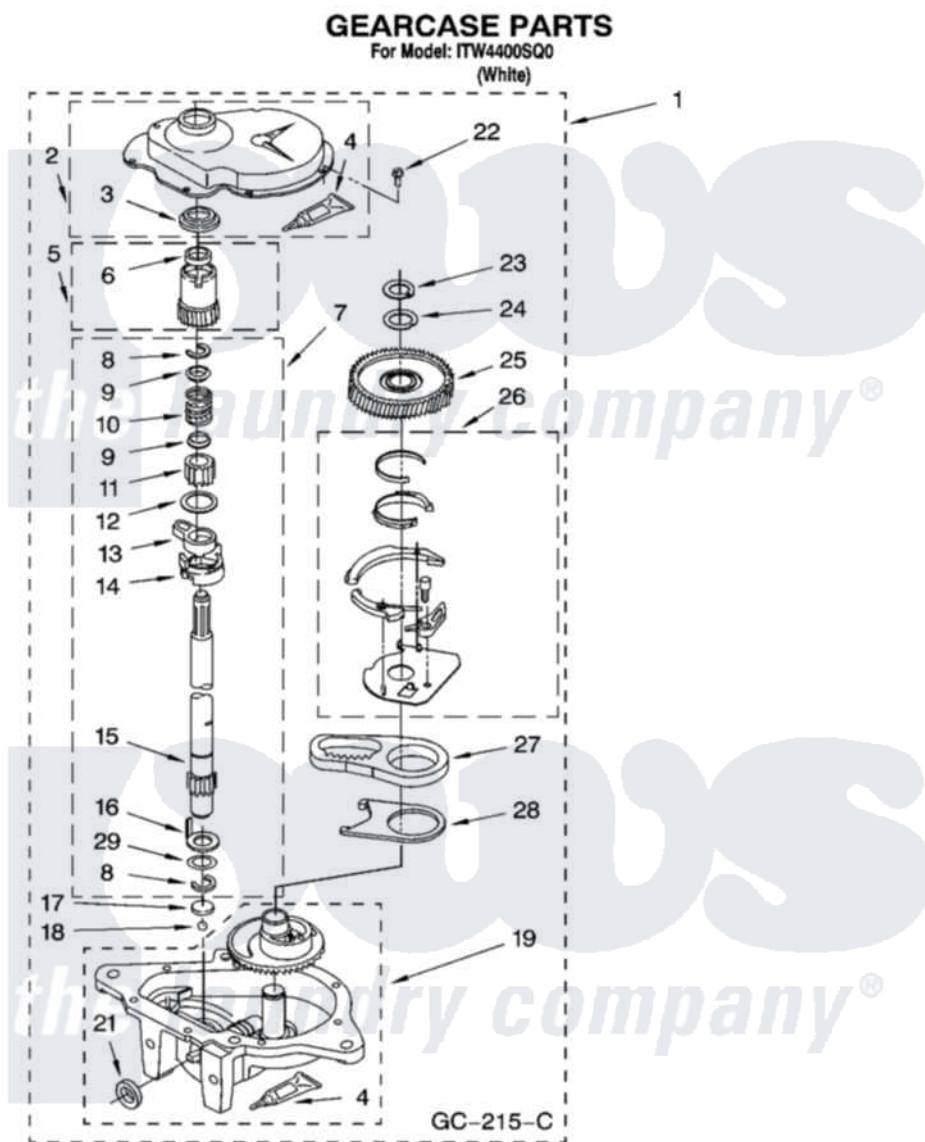

Whirlpool ITW4400SQ 08 - GEARCASE PARTS, OPTIONAL PARTS (NOT INCLUDED)

12

8181308

Whirlpool Residential Whirlpool ITW4400SQ Washer Parts Parts Diagram 08 - GEARCASE PARTS, OPTIONAL PARTS (NOT INCLUDED)

Click on the part number to view part

Item	Original Part Number	Replaced By	Status	Part Description
1	3360630	3360629		Gearcase
2	285202			Cover, Gearcase
3	3349985			Seal, Gearcase Cover
4	285195			Sealer Sealer, Gasket
5	63320	285362		Gear and Pinion
6	356427			Seal, Spin Pinion
7	389387			Shaft, Agitator
8	90369		Not Available	Ring, Retaining (2)
9	62677			Retainer, Spring
10	62676			Spring, Agitator
11	63273	285509		Shaft, Agitator
12	62619			Washer, Agitator Gear
13	62580	285206		Cam-Agitator
14	62581	285206		Cam-Agitator
15	285509			Shaft, Agitator

16	62618		Washer, Cam Thrust
17	16018	285205	Bearing
18	85529	285205	Bearing
19	389230	285515	Gearcase
21	285352		Seal Kit, Thrust Plug
22	3351614		Screw, Gearcase Cover Mounting
23	3362552	285765	Ring-Retrn
24	285735	285766	Washer Kit, Thrust
25	62570	285362	Gear and Pinon
26	388253	999516	Shelf-Glas
27	3349296	8546456	Rack, Connecting
28	62621		Actuator, Shift
29	388815		Washer, Intermediate 1 3976263 Miscellaneous Parts Bag 2 3976300 Washer, Inlet Hose 3 3366913 Clamp, Hose
	72017		Paint, Touch-Up
"	350938		Paint, Pressurized Spray B
"	350930		Paint, Pressurized Spray B
"	799344		Paint, Touch-Up)
"	BLANK	Not Available	OIL
"	350572		Oil
"	BLANK	Not Available	LUBRICANT
"	285208		Lubricant
"	BLANK	Not Available	SEALER
"	285195		Sealer Sealer, Gasket
"	BLANK	Not Available	ACCESSORY PARTS
"	367031		Water System Parts
"	280129	280129A	Break-Sphn
"	280130	280130A	Adapter
"	280131	40922	Hose