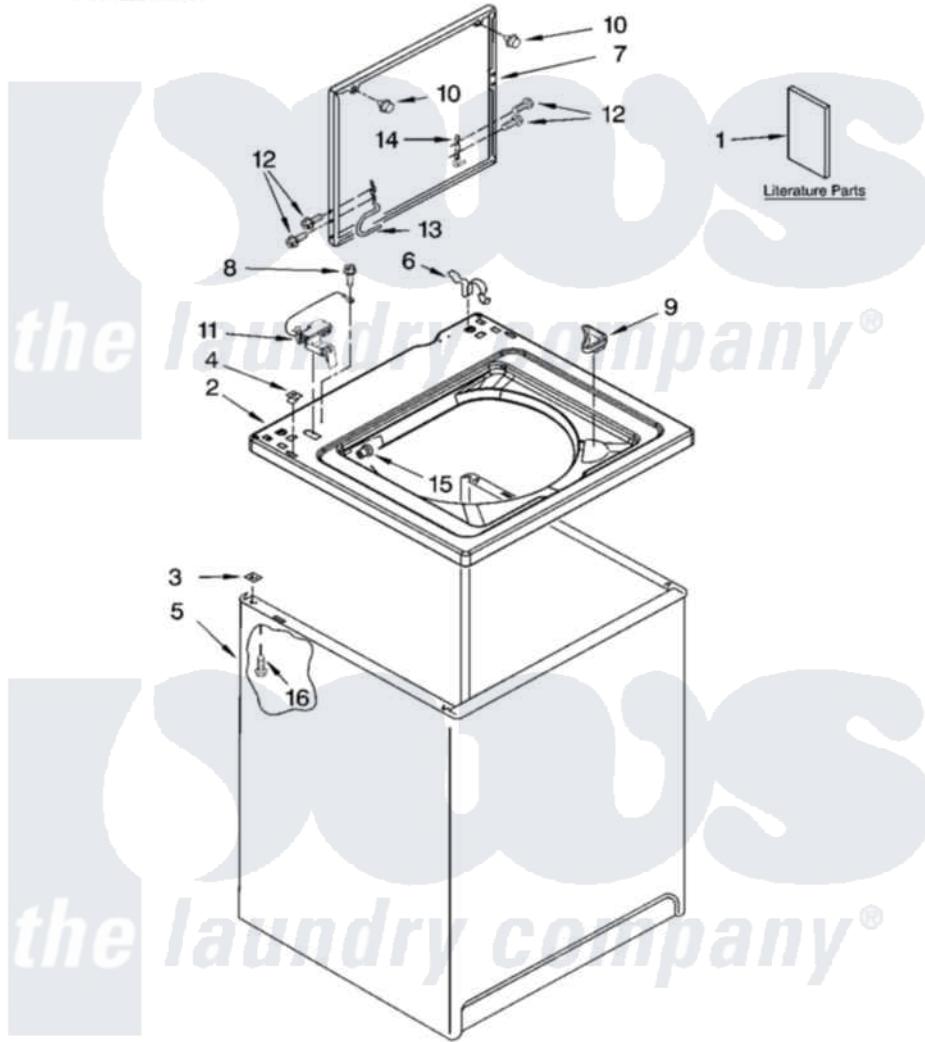

# Whirlpool IV45000 01 - TOP AND CABINET PARTS

## TOP AND CABINET PARTS

For Model: IV45000  
(White)

AUTOMATIC  
WASHER

11-08 Litho in U.S.A. (drd) (psw)

1

Part No. W10206582 Rev. B

Whirlpool [Residential Whirlpool IV45000 Washer Parts](#) Parts Diagram 01 - TOP AND CABINET PARTS

[Click on the part number to view part](#)

Item	Original Part Number	Replaced By	Status	Part Description
1	W10200331		Not Available	Installation Instructions (English/French)
"	W10200811		Not Available	Feature Sheet
"	8578236		Not Available	Use & Care Guide
"	8578871		Not Available	Wiring Diagram
2	<a href="#">8318064</a>			Top
3	62750			Spacer, Cabinet To Top (4)
4	<a href="#">357213</a>			Nut, Push-In
5	<a href="#">63424</a>			Cabinet
6	<a href="#">62780</a>			Clip, Top And Cabinet And Rear Panel
7	8541774	<a href="#">W10193857</a>		Lid
8	<a href="#">3351614</a>			Screw, Gearcase Cover Mounting
9	<a href="#">3362952</a>			Dispenser, Bleach
10	<a href="#">9724509</a>			Bumper, Lid
11	<a href="#">8318084</a>			Switch, Lid

12	W10119872	<a href="#">W10119828</a>	Screw, Lid Hinge Mounting
13	<a href="#">8318088</a>		Hinge, Lid
14	<a href="#">91770</a>		Hinge, Lid
15	<a href="#">21258</a>		Bearing, Lid Hinge
16	<a href="#">3390631</a>		Screw, 10-16 X 3/8