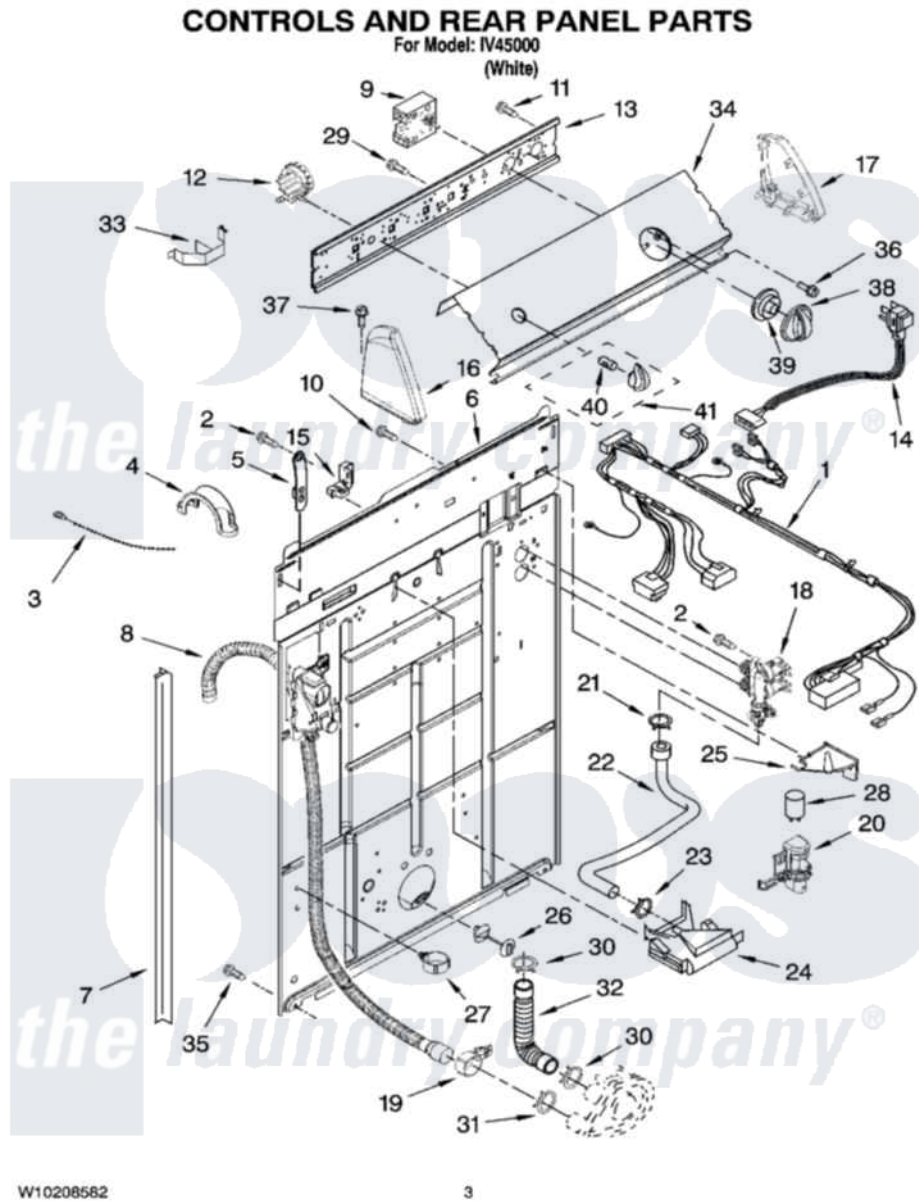

Whirlpool IV45000 02 - CONTROLS AND REAR PANEL PARTS

Whirlpool [Residential Whirlpool IV45000 Washer Parts](#) Parts Diagram 02 - CONTROLS AND REAR PANEL PARTS
Click on the part number to view part

Item	Original Part Number	Replaced By	Status	Part Description
1	3958089			Harness, Wiring
2	9740848			Screw, Mixing Valve Mounting
3	3347868	W10339879		Tie, Cable
4	8577378			U-Bend, Drain Hose
5	8568314			Strap, Console
6	8318015			Panel, Rear
7	62747			Pad, Rear Panel
8	W10138068	W10096921		Drain Hose Assembly
9	8578869			Timer, Control
10	3351614			Screw, Gearcase Cover Mounting
11	90767			Screw, 8A X 3/8 HeX Washer Head Tapping
12	8577844	W10339251		Switch-WL
13	3948608			Bracket, Control
14	8578842	285800		Cord-Power
15	3952821	285777		Relief-Str