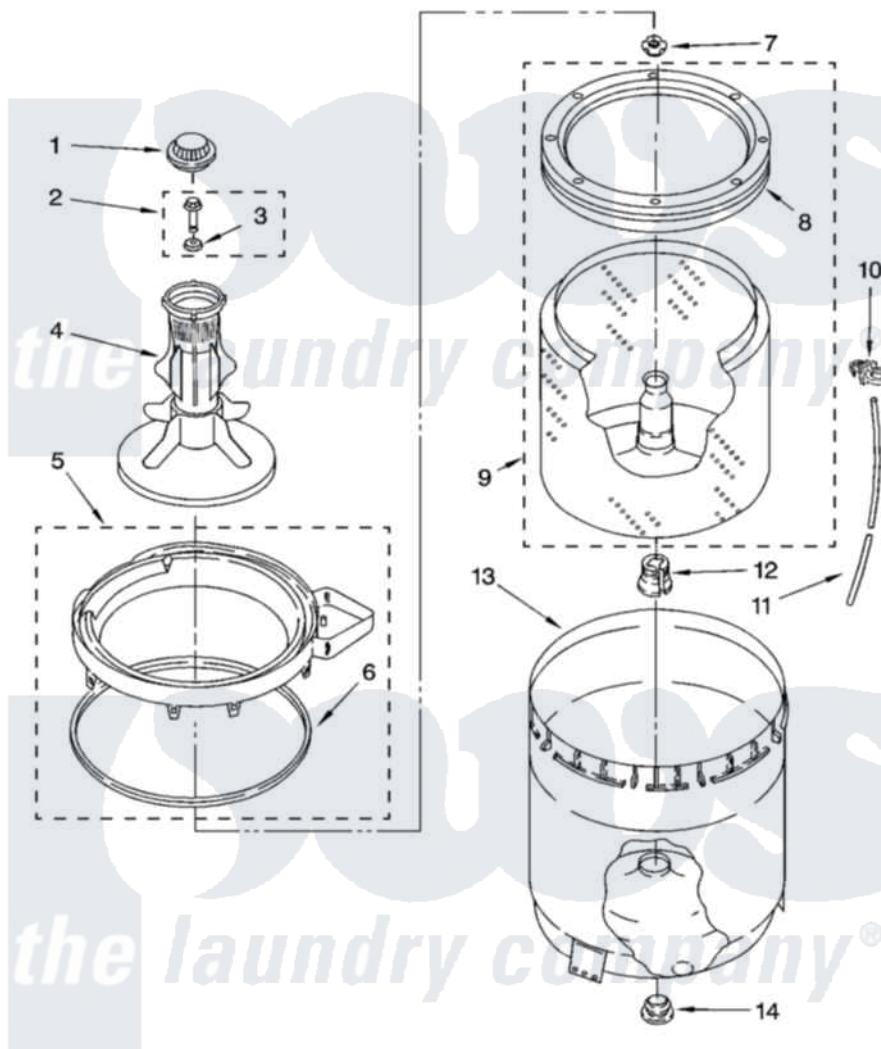

Whirlpool IV45000 03 - AGITATOR, BASKET AND TUB PARTS

AGITATOR, BASKET AND TUB PARTS

For Model: IV45000
(White)

W10208582

5

Whirlpool [Residential Whirlpool IV45000 Washer Parts](#) Parts Diagram 03 - AGITATOR, BASKET AND TUB PARTS

[Click on the part number to view part](#)

Item	Original Part Number	Replaced By	Status	Part Description
1	3355758			Cap, Agitator
2	358237			Screw And Washer
3	3949550			Washer
4	63235			Agitator Assembly
5	8528150	W10445870		Ring-Tub
6	3976308			Gasket, Tub Ring
7	21366			Nut, Spanner
8	387240			Ring, Balance
9	8526016	W10389328		Clothes Container, Assembly
10	2219077			Clip, Pressure Switch Hose
11	3347780	353244		Hose, Pressure Switch
12	389140			Tub Block, Basket Drive
13	63849			Strain Relief, Power Cord
14	383727			Gasket, Centerpod