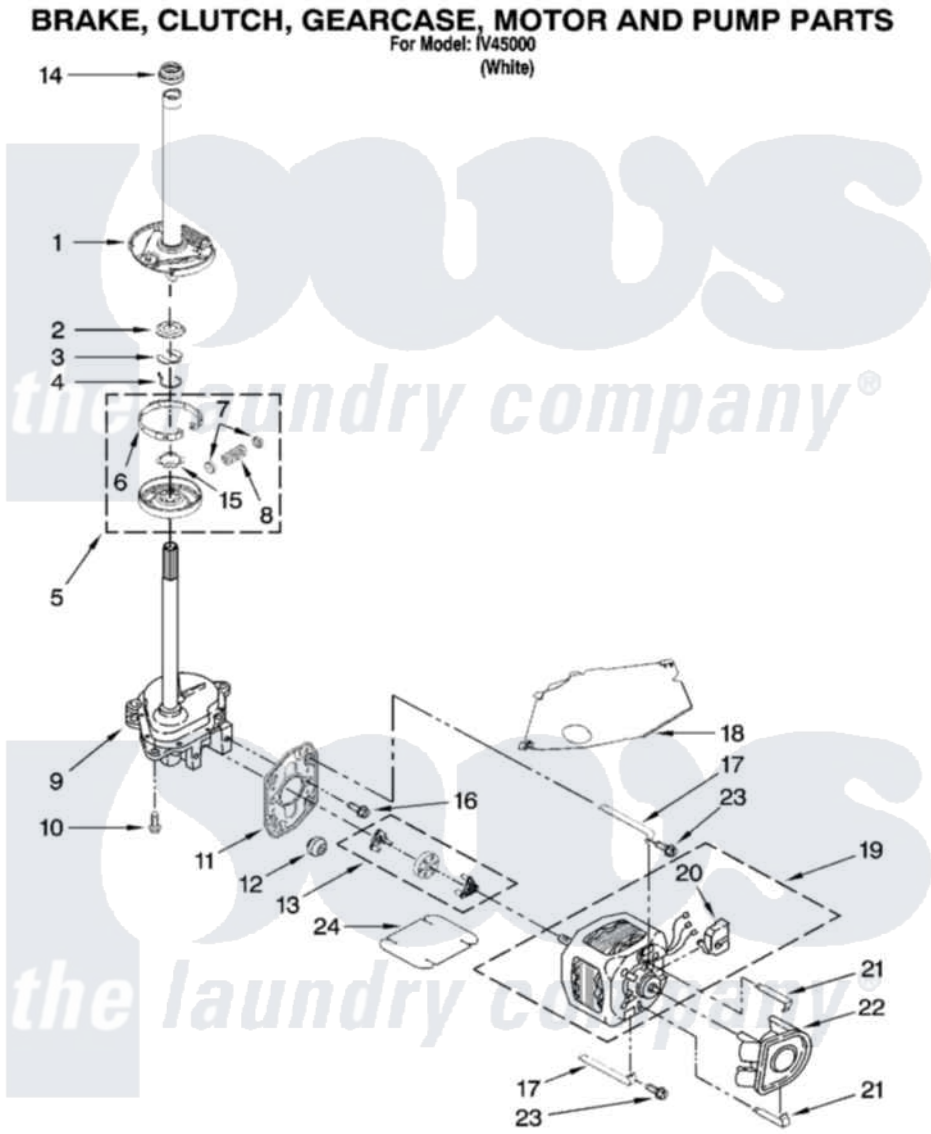

Whirlpool IV45000 04 - BRAKE, CLUTCH, GEARCASE, MOTOR AND PUMP PARTS

W10208582

7

Whirlpool [Residential Whirlpool IV45000 Washer Parts](#) Parts Diagram 04 - BRAKE, CLUTCH, GEARCASE, MOTOR AND PUMP PARTS

[Click on the part number to view part](#)

Item	Original Part Number	Replaced By	Status	Part Description
1	388952	285792		Basketdrive
2	63292			Washer, Spin Tube Thrust
3	62697	W10080230		Ring, Spin Tube Support
4	63283	285353		Ring
5	3951311	285785		Clutch
6	3951308	285790		Lining
7	62646			Cap, Clutch Spring
8	3946792			Spring And Damper Assembly
9	3360630	3360629		Gearcase
10	3357334	3400516		Screw Anti-Rattle
11	62611			Plate, Motor Mount To Gearcase
12	62691			Grommet, Motor
13	3364003	285753A		Coupling
14	8577374			Seal, Centerpost

15	3355454		Clip, Main Drive
16	3400516		Screw Anti-Rattle
17	W10086010		Retainer, Motor
18	3362089		Shield, Tub To Motor
19	8528158	661600	Motor, Main Drive
20	3952056		Switch, Main Drive Motor
21	8546127		Retainer, Pump
22	3363394		Pump
23	3387485	273556	Screw, 10-16 X 5/8
24	3946532		Shield, Motor