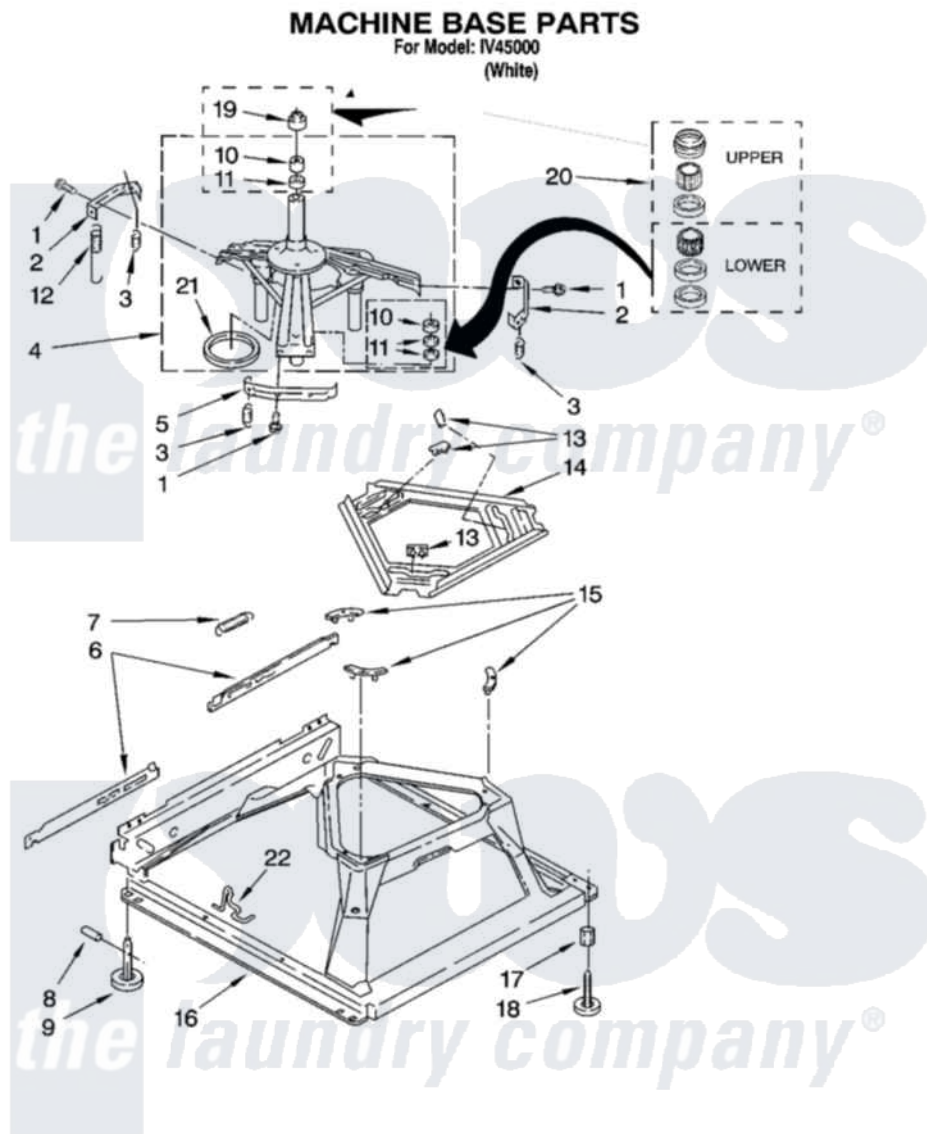

Whirlpool IV45000 05 - MACHINE BASE PARTS

8

W10208582

[Whirlpool Residential Whirlpool IV45000 Washer Parts](#) Parts Diagram 05 - MACHINE BASE PARTS
Click on the part number to view part

Item	Original Part Number	Replaced By	Status	Part Description
1	3400076			Screw, Bracket Mounting
2	64067			Bracket, Spring Outer
3	63907			Spring, Suspension
4	8575214	280184		Support
5	64065			Bracket, Spring Outer
6	63466			Link, Leveling Mechanism
7	62597	8316845		Spring
8	62837			Pin, Knurled
9	62596	285244		Feet-Leveling
10	8546455			Bearing, Centerpost
11	357409	359449		Seal, Agitator Shaft
12	8534035	285901		Spring
13	62568	285219		Pad
14	3946509			Plate, Suspension
15	3363660	285744		Pad
16	3946512	285771		Base

17	3359452	Nut, Lock
18	W10001130	Foot, Leveling
19	8577376	Seal, Centerpost
20	285203	Centerpost Bearing Kit
21	63134	Ring, Sound Deadening
22	W10145155	Retainer, Suspension Spring