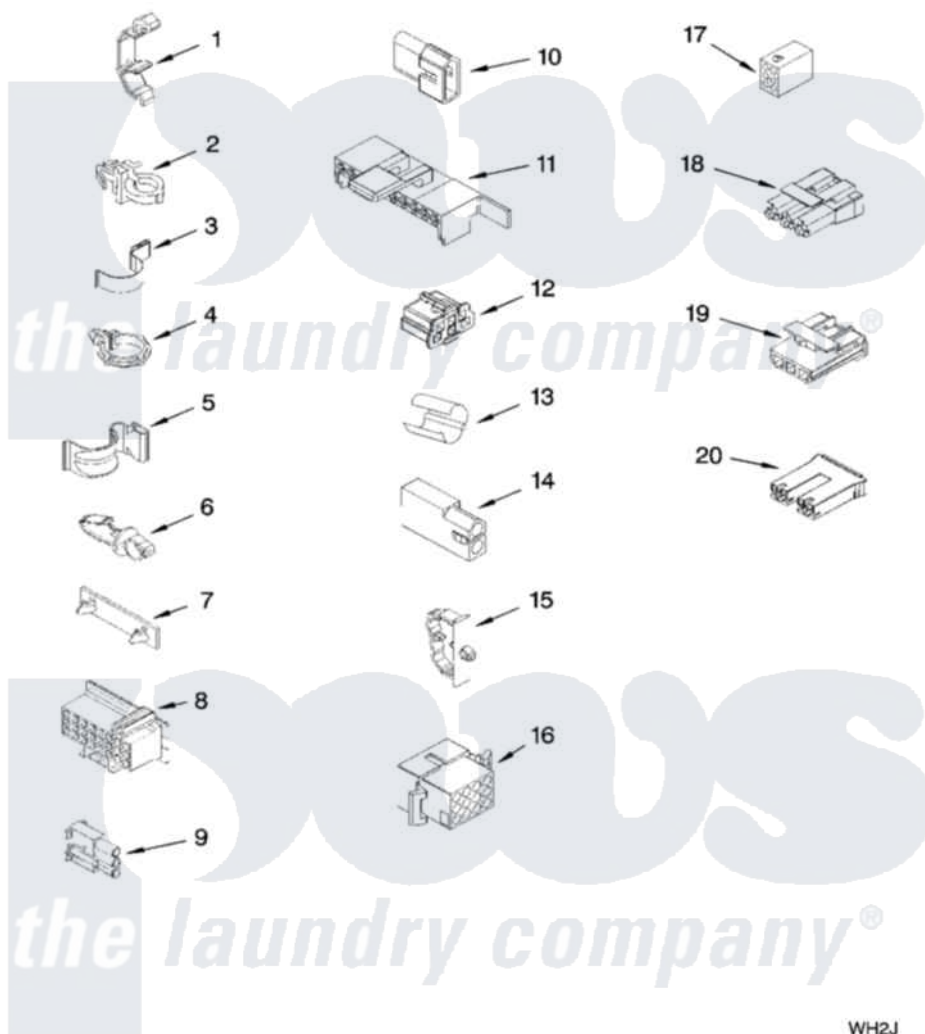

Whirlpool IV45000 06 - WIRING HARNESS PARTS

WIRING HARNESS PARTS

For Model: IV45000
(White)

W10206582

9

Whirlpool [Residential Whirlpool IV45000 Washer Parts](#) Parts Diagram 06 - WIRING HARNESS PARTS

[Click on the part number to view part](#)

Item	Original Part Number	Replaced By	Status	Part Description
1	3349557			Retainer, Harness
2	388498		Not Available	Clip, Harness
3	3347812	8528351		Clip
4	3352501	8559320		Restraint, Hose
5	90016			Clip, Pressure Switch Hose
6	3390496	8281256		Clip, Harness
7	389379			Retainer, Side To Feature Panel
8	3948614			Disconnect Block
"	352089			Timer, Block Disconnect
9	62889			Receptacle, Terminal
10	353424			Plug, Terminal
11	62505			Block, Disconnect
12	3347243			Block, Disconnect
13	63523			Harness, Protector
14	717252			Receptacle, Terminal
15	3352944			Clip, Harness

16	3390423		Not Available	Block, Disconnect (12-Way) (Timer) (Use Term. 94613)
17	3347730		Not Available	Receptacle, (6-Way) (Use Term. 94613)
18	3948617	2172937		Connector
19	3360056			Connector
20	3354925			Block, Connector
"	3354926			Block, Connector