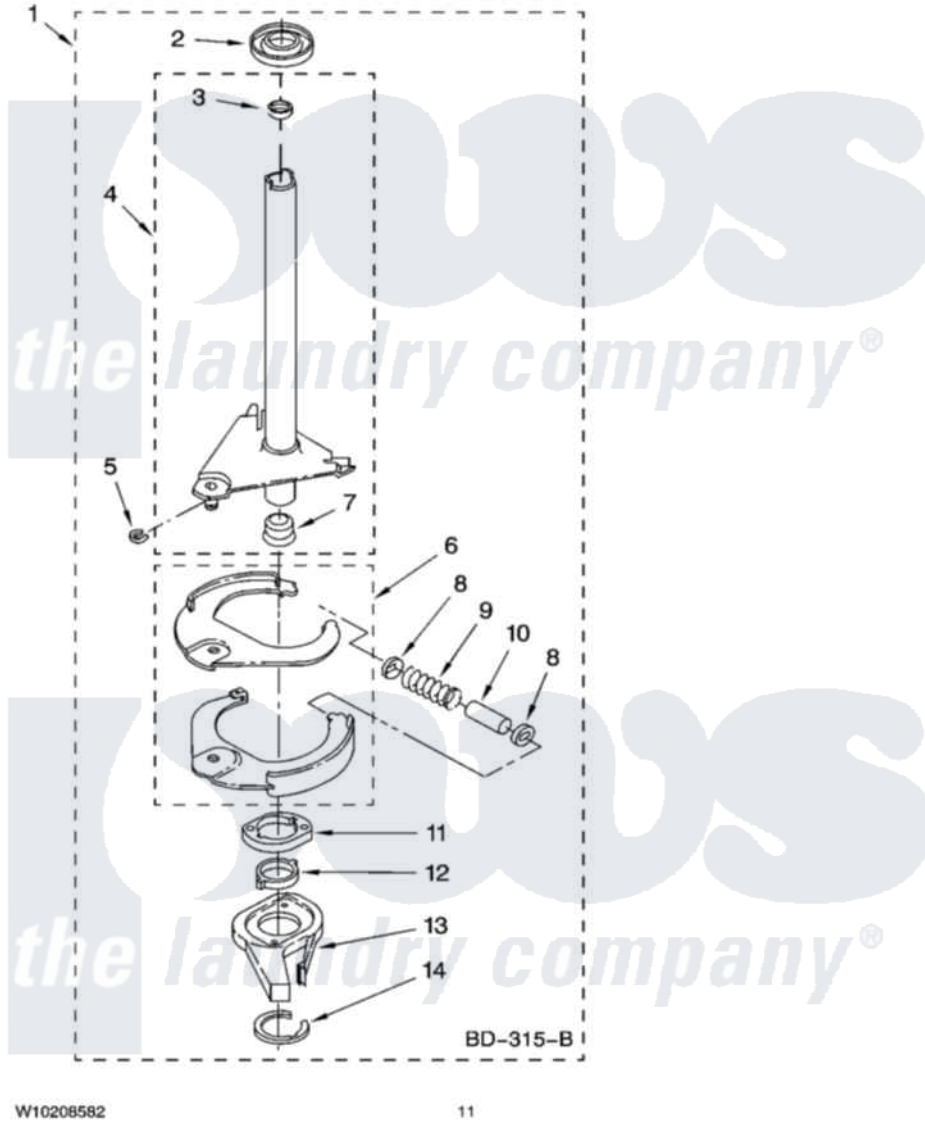

Whirlpool IV45000 07 - BRAKE AND DRIVE TUBE PARTS

BRAKE AND DRIVE TUBE PARTS

For Model: IV45000
(White)

W10206582

11

Whirlpool [Residential Whirlpool IV45000 Washer Parts](#) Parts Diagram 07 - BRAKE AND DRIVE TUBE PARTS
Click on the part number to view part

Item	Original Part Number	Replaced By	Status	Part Description
1	388952	285792		Basketdrive
2	62658			Ring, Thrust
3	356427			Seal, Spin Pinion
4	64027	64208		Tube-Spin
5	64035	W10083190		Ring, Retaining
6	64232	285438		Shoe-Brake
7	62703	8546462		"T" Bearing, Spin Tube
8	3353956	285658		Sleeve
9	387806		Not Available	Spring, Brake
10	3355360	285658		Sleeve
11	661516	8546461		Cam, Brake Release
12	63022			Sleeve, Cam
13	64194	285790		Lining
14	90368	W10083200		Ring, Retaining
	BLANK		Not Available	Following Parts Not Illustrated
"	285208			Lubricant