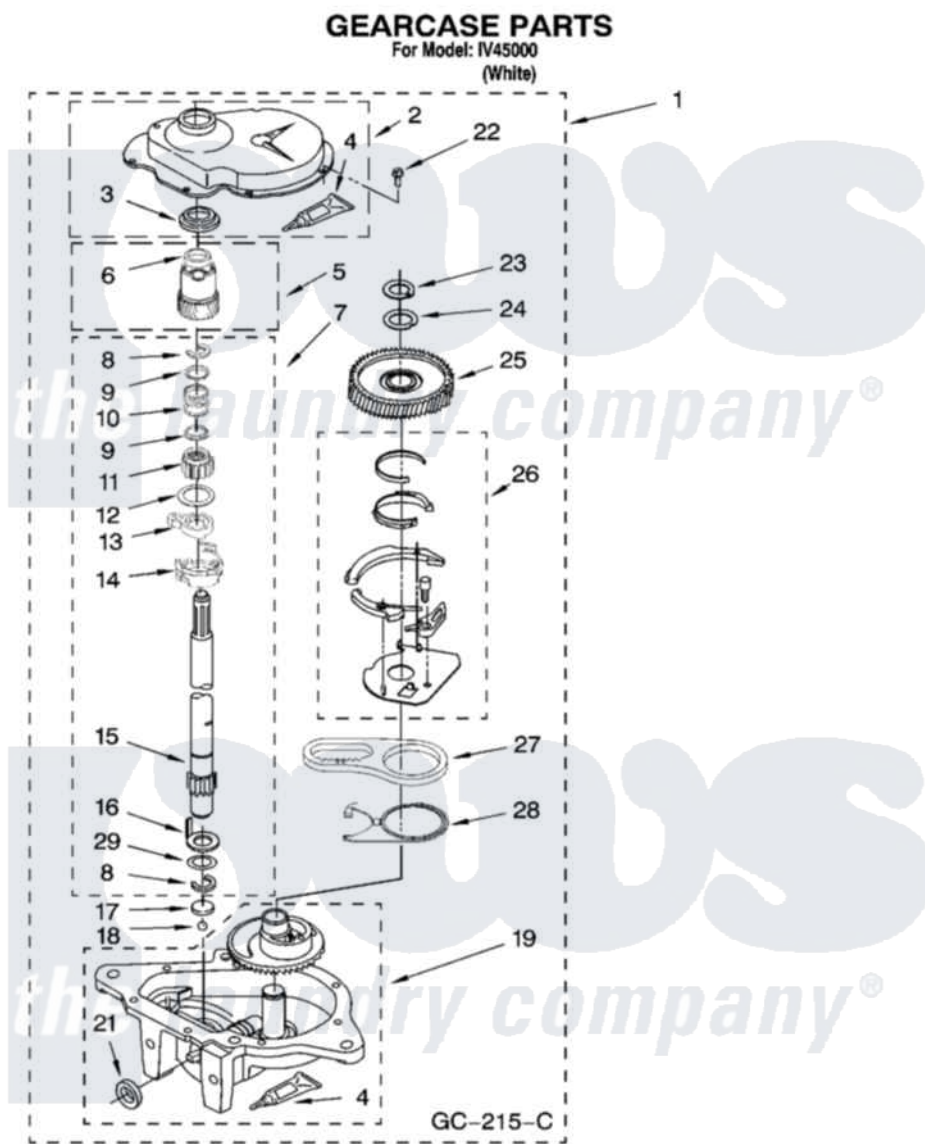

Whirlpool IV45000 08 - GEARCASE PARTS, OPTIONAL PARTS (NOT INCLUDED)

12

W10208582

Whirlpool Residential Whirlpool IV45000 Washer Parts Parts Diagram 08 - GEARCASE PARTS, OPTIONAL PARTS (NOT INCLUDED)

Click on the part number to view part

Item	Original Part Number	Replaced By	Status	Part Description
1	3360630	3360629		Gearcase
2	285202			Cover, Gearcase
3	3349985			Seal, Gearcase Cover
4	285195			Sealer Sealer, Gasket
5	63320	285362		Gear and Pinion
6	356427			Seal, Spin Pinion
7	389387			Shaft, Agitator
8	90369		Not Available	Ring, Retaining (2)
9	62677			Retainer, Spring
10	62676			Spring, Agitator
11	63273	285509		Shaft, Agitator
12	62619			Washer, Agitator Gear
13	62580	285206		Cam-Agitator
14	62581	285206		Cam-Agitator
15	285509			Shaft, Agitator