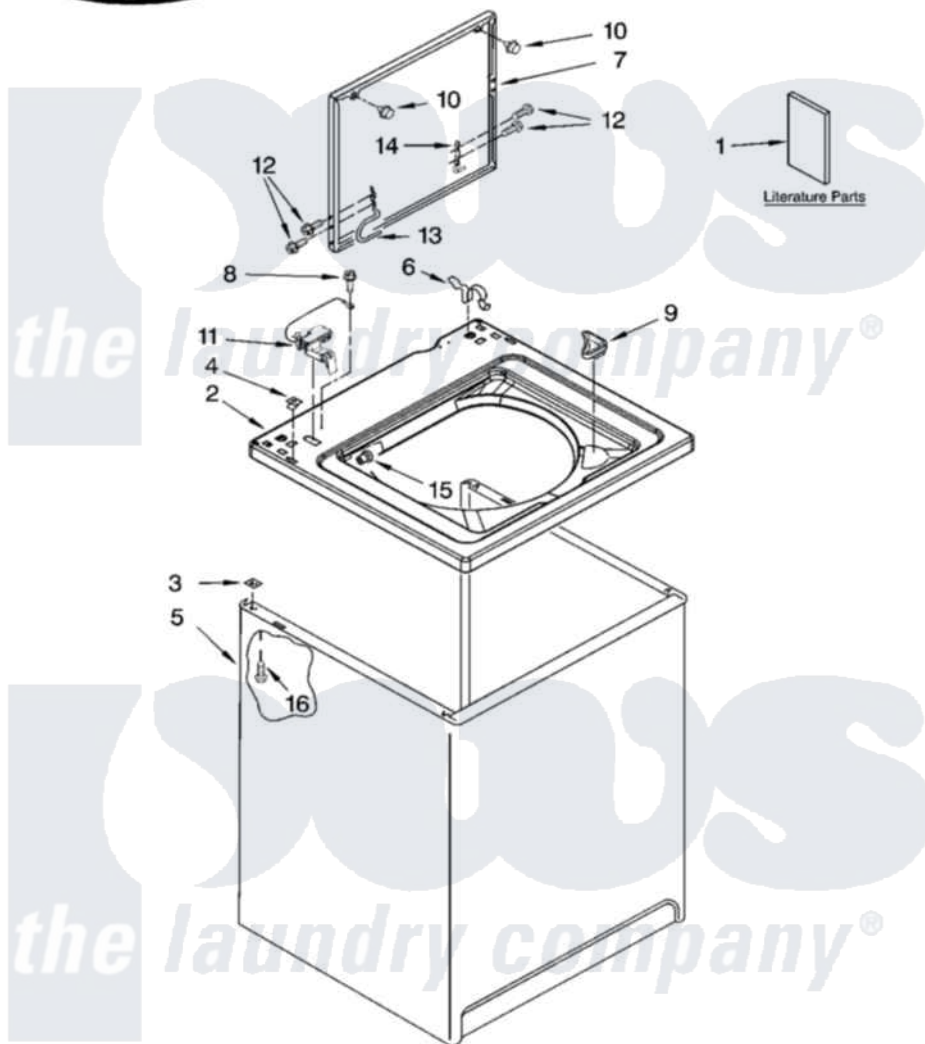

Whirlpool IV45001 01 - TOP AND CABINET PARTS

TOP AND CABINET PARTS

For Model: IV45001
(White)

AUTOMATIC
WASHER

2-09 Litho in U.S.A. (drd)(bay)

1

Part No. W10239499 Rev. A

Whirlpool [Residential Whirlpool IV45001 Washer Parts](#) Parts Diagram 01 - TOP AND CABINET PARTS

[Click on the part number to view part](#)

Item	Original Part Number	Replaced By	Status	Part Description
1	W10200331		Not Available	Installation Instructions (English/French)
"	W10200811		Not Available	Feature Sheet
"	8578236		Not Available	Use & Care Guide
"	W10199996		Not Available	Wiring Diagram
2	8318064			Top
3	62750			Spacer, Cabinet To Top (4)
4	357213			Nut, Push-In
5	63424			Cabinet
6	62780			Clip, Top And Cabinet And Rear Panel
7	8541774	W10193857		Lid
8	3351614			Screw, Gearcase Cover Mounting
9	3362952			Dispenser, Bleach
10	9724509			Bumper, Lid
11	8318084			Switch, Lid

12	W10119828	Screw, Lid Hinge Mounting
13	W10225135	Hinge, Lid
14	91770	Hinge, Lid
15	21258	Bearing, Lid Hinge
16	3390631	Screw, 10-16 X 3/8