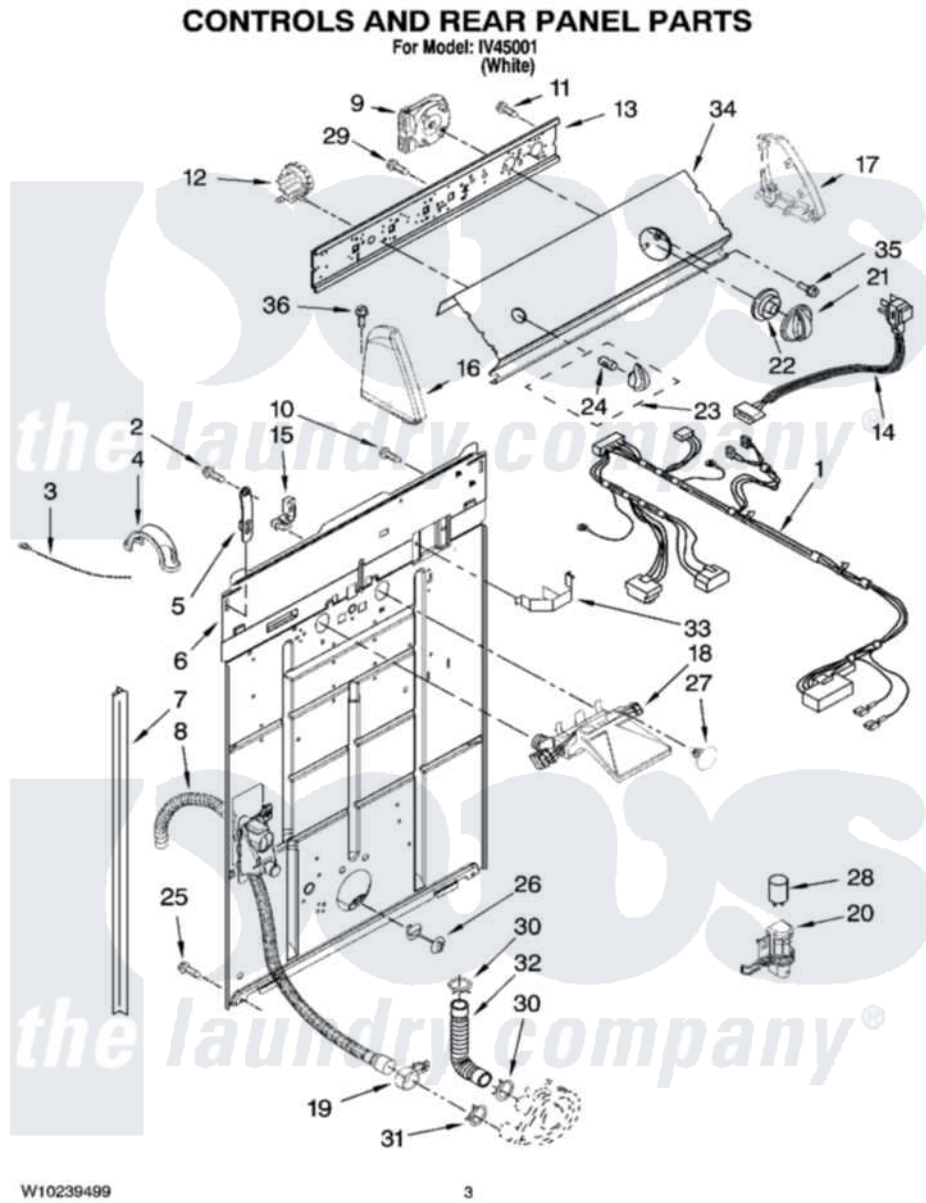

# Whirlpool IV45001 02 - CONTROLS AND REAR PANEL PARTS

Whirlpool [Residential Whirlpool IV45001 Washer Parts](#) Parts Diagram 02 - CONTROLS AND REAR PANEL PARTS  
Click on the part number to view part

Item	Original Part Number	Replaced By	Status	Part Description
1	W10220027		Not Available	Harness, Wiring (For Detail See Pages 9 & 10)
2	<a href="#">9740848</a>			Screw, Mixing Valve Mounting
3	3347868	<a href="#">W10339879</a>		Tie, Cable
4	<a href="#">8577378</a>			U-Bend, Drain Hose
5	<a href="#">8568314</a>			Strap, Console
6	<a href="#">W10194450</a>			Panel, Rear
7	<a href="#">62747</a>			Pad, Rear Panel
8	<a href="#">W10189267</a>			Drain Hose Assembly
9	<a href="#">W10199989</a>			Timer, Control
10	<a href="#">3351614</a>			Screw, Gearcase Cover Mounting
11	<a href="#">90767</a>			Screw, 8A X 3/8 HeX Washer Head Tapping
12	8577844	<a href="#">W10339251</a>		Switch-WL
13	<a href="#">3948608</a>			Bracket, Control
14	8578842	<a href="#">285800</a>		Cord-Power