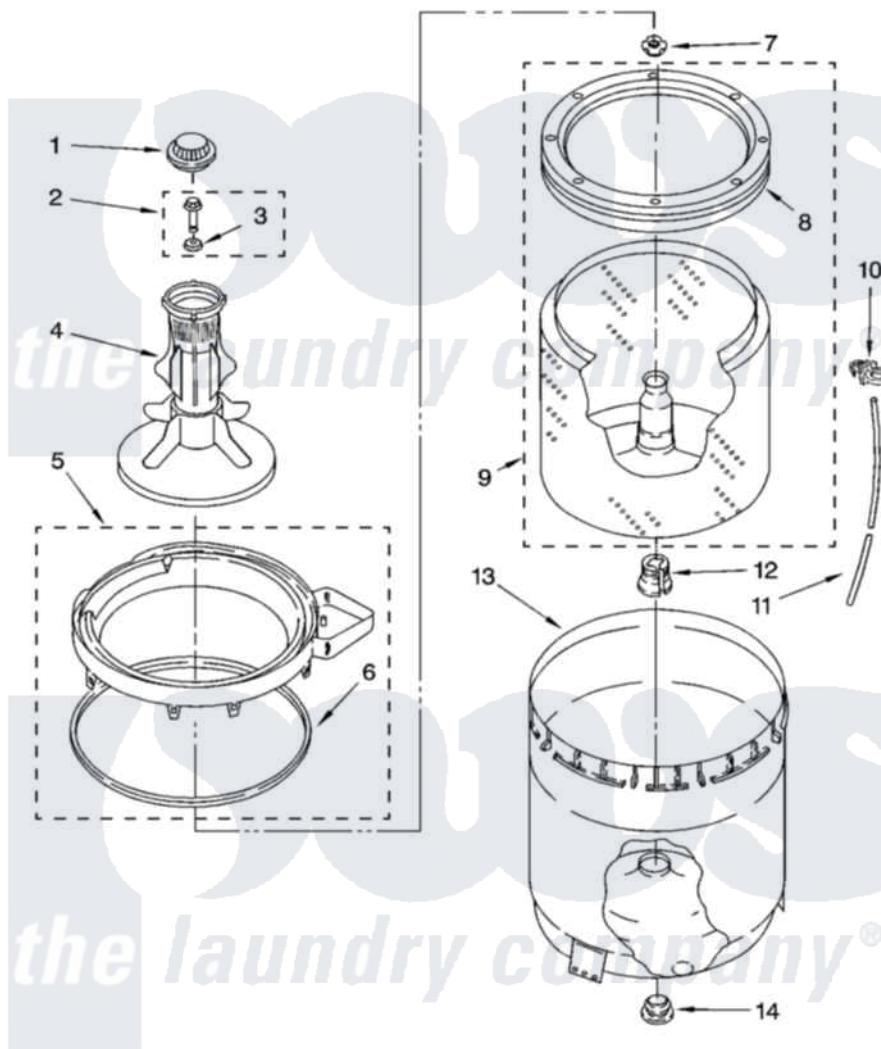

Whirlpool IV45001 03 - AGITATOR, BASKET AND TUB PARTS

AGITATOR, BASKET AND TUB PARTS

For Model: IV45001
(White)

W10239499

5

Whirlpool [Residential Whirlpool IV45001 Washer Parts](#) Parts Diagram 03 - AGITATOR, BASKET AND TUB PARTS

[Click on the part number to view part](#)

Item	Original Part Number	Replaced By	Status	Part Description
1	3355758			Cap, Agitator
2	358237			Screw And Washer
3	3949550			Washer
4	63235			Agitator Assembly
5	8528150	W10445870		Ring-Tub
6	3976308			Gasket, Tub Ring
7	21366			Nut, Spanner
8	387240			Ring, Balance
9	8526016	W10389328		Clothes Container, Assembly
10	2219077			Clip, Pressure Switch Hose
11	3347780	353244		Hose, Pressure Switch
12	389140			Tub Block, Basket Drive
13	63849			Strain Relief, Power Cord
14	383727			Gasket, Centerpod